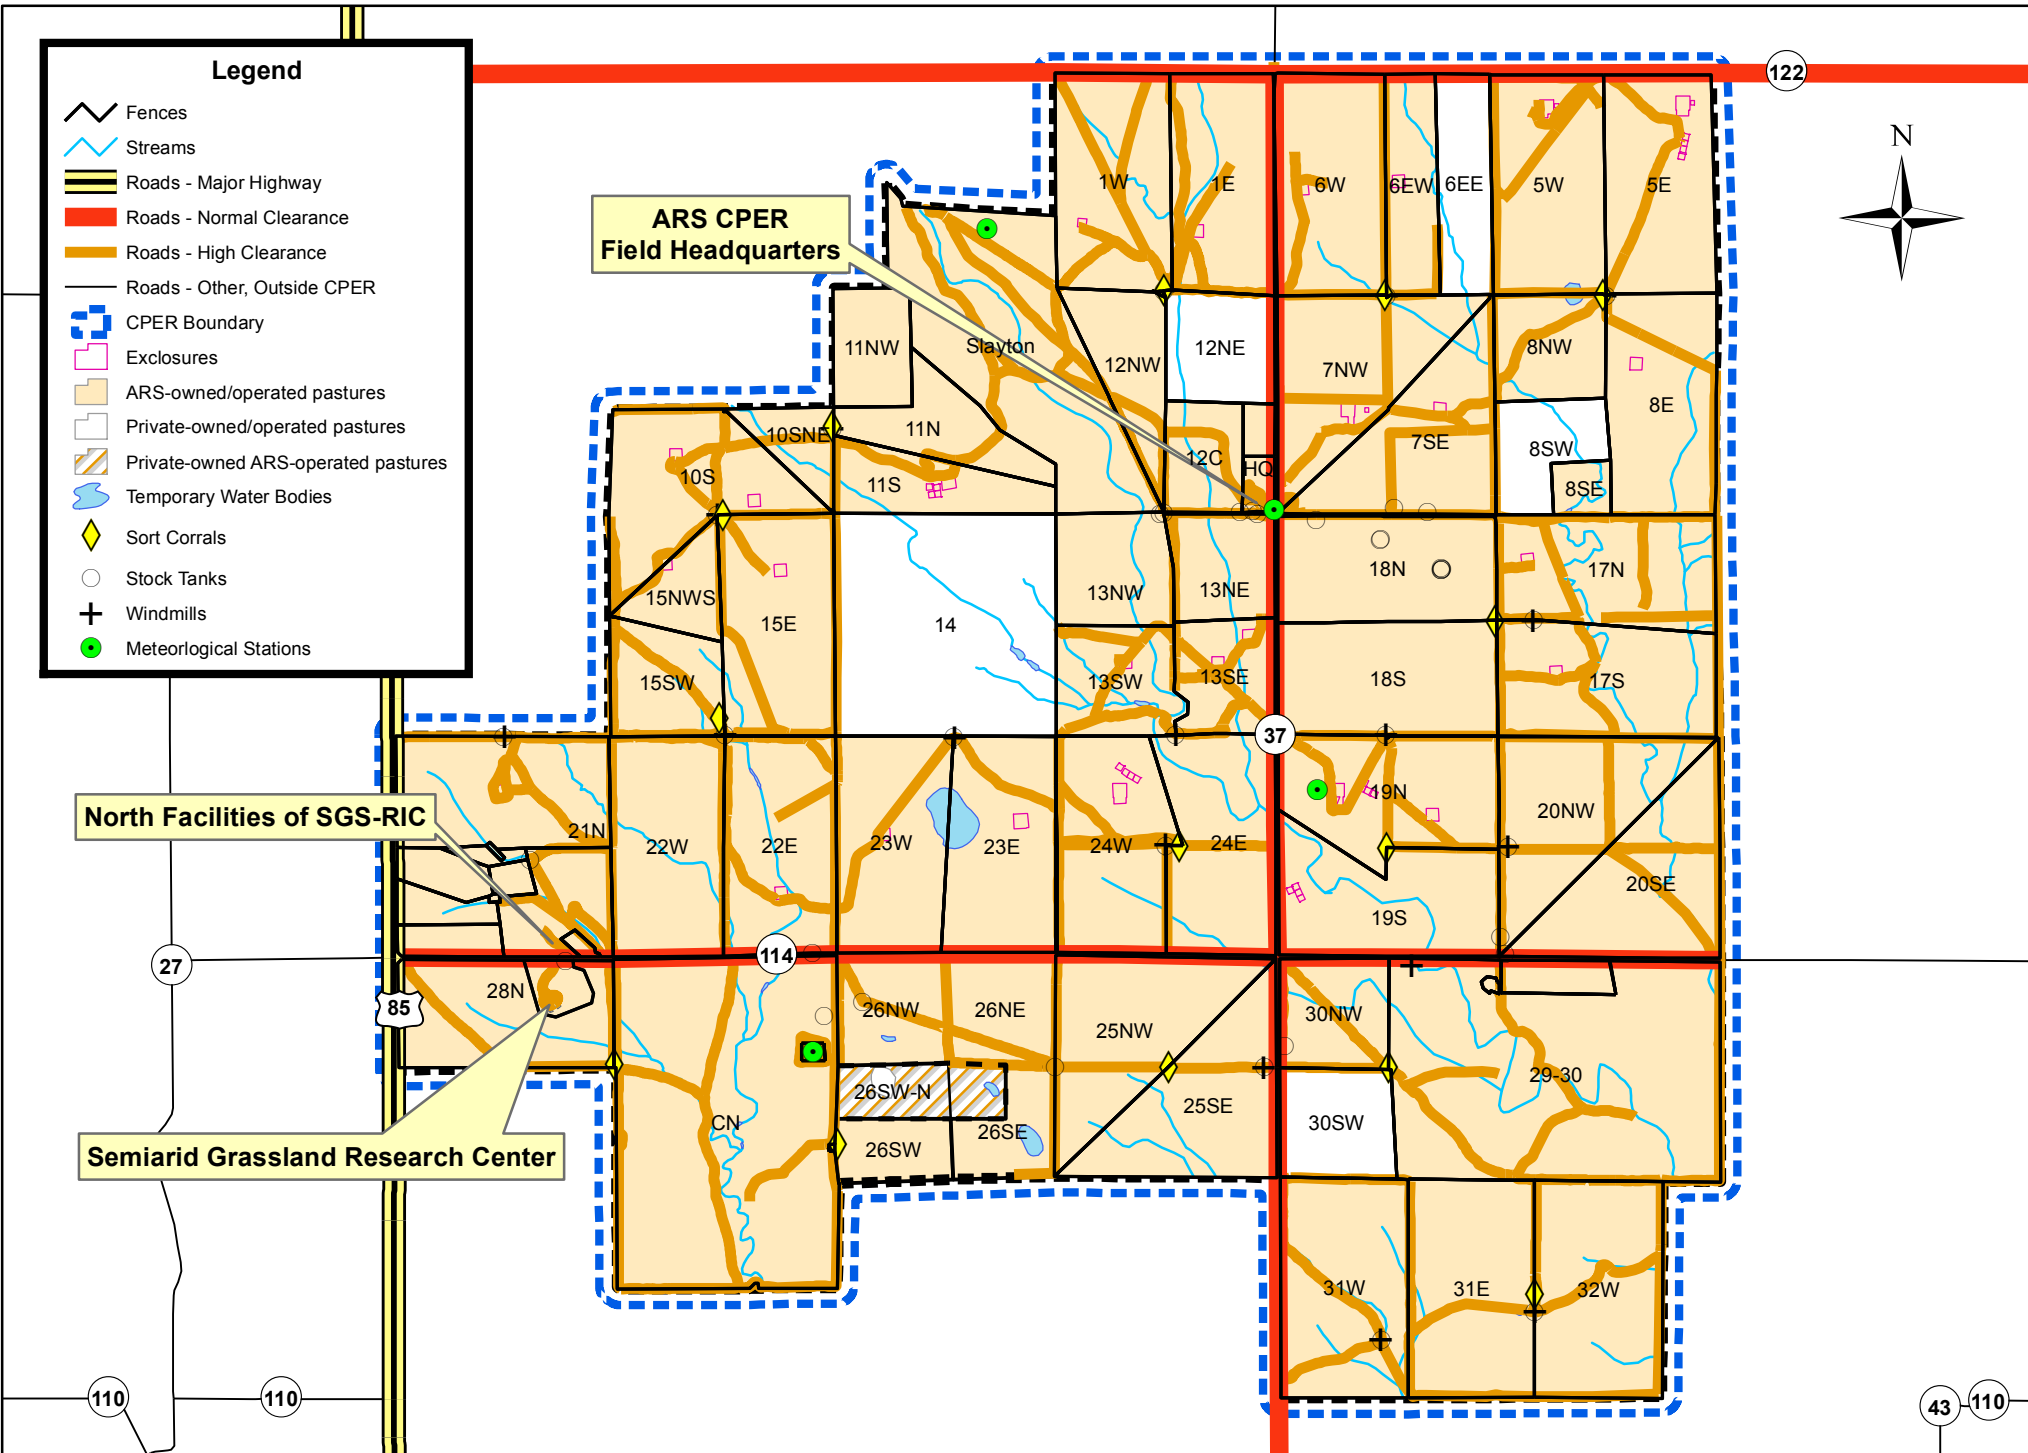

# Central Plains Experimental Range (CPER) Detail Map

**Legend**

- Fences
- Streams
- Roads - Major Highway
- Roads - Normal Clearance
- Roads - High Clearance
- Roads - Other, Outside CPER
- CPER Boundary
- Enclosures
- ARS-owned/operated pastures
- Private-owned/operated pastures
- Private-owned ARS-operated pastures
- Temporary Water Bodies
- Sort Corrals
- Stock Tanks
- Windmills
- Meteorological Stations

**ARS CPER  
Field Headquarters**

**North Facilities of SGS-RIC**

**Semiarid Grassland Research Center**

43 110