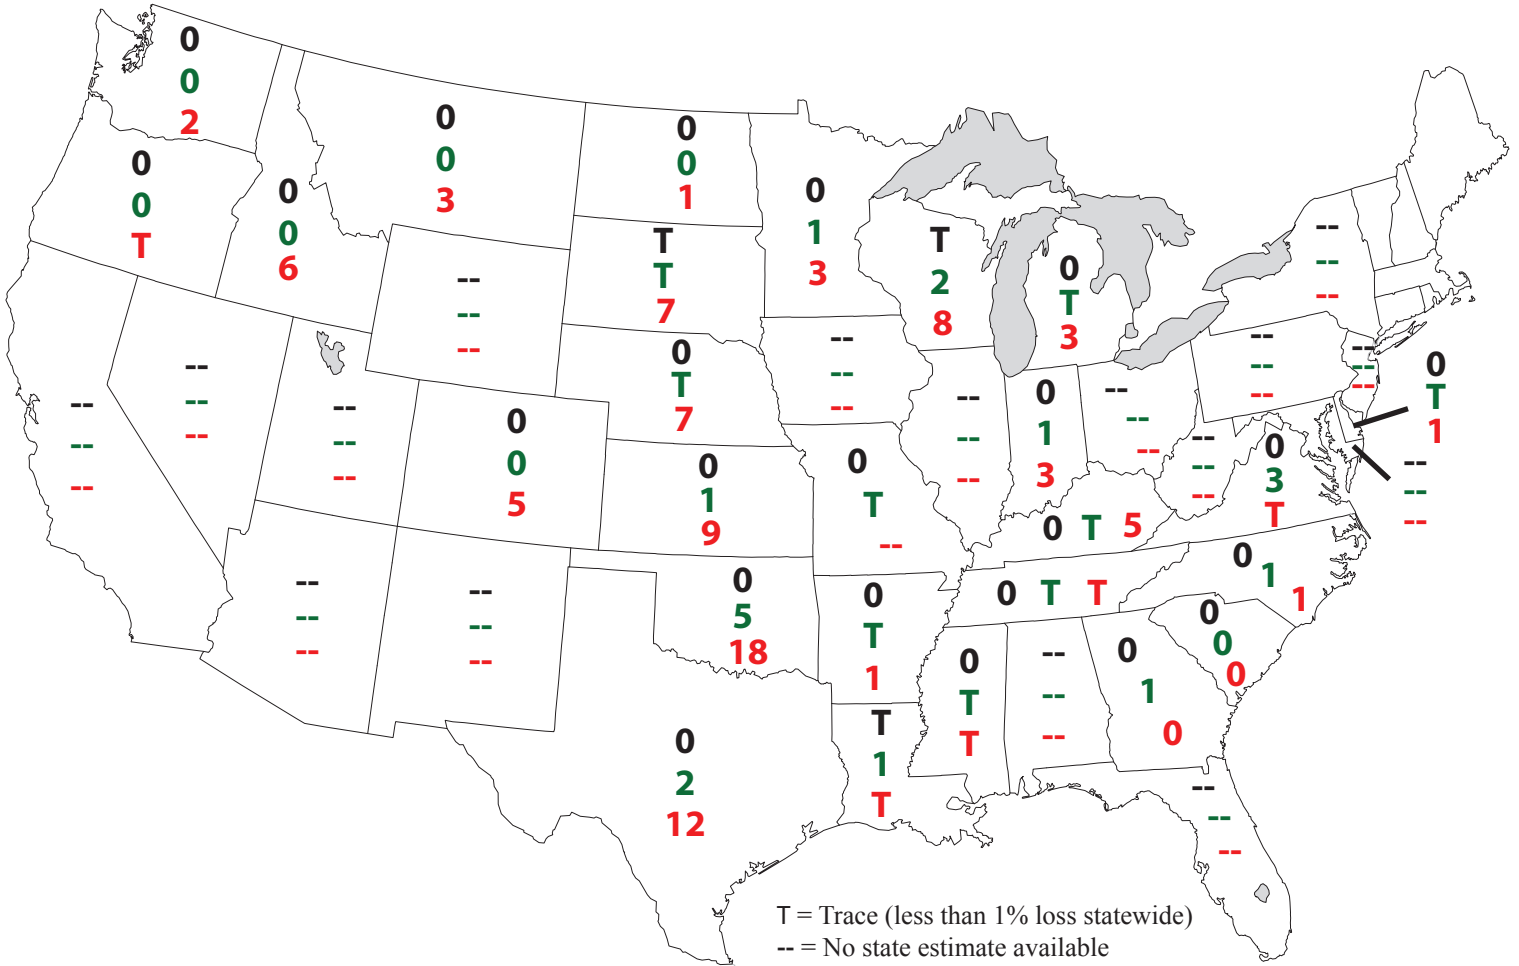

# 2016 Winter Wheat Loss to Rust (%)

Stem rust  
 Leaf rust  
 Stripe rust

Prepared by USDA-ARS Cereal Disease Laboratory  
[www.ars.usda.gov/mwa/cdl](http://www.ars.usda.gov/mwa/cdl)