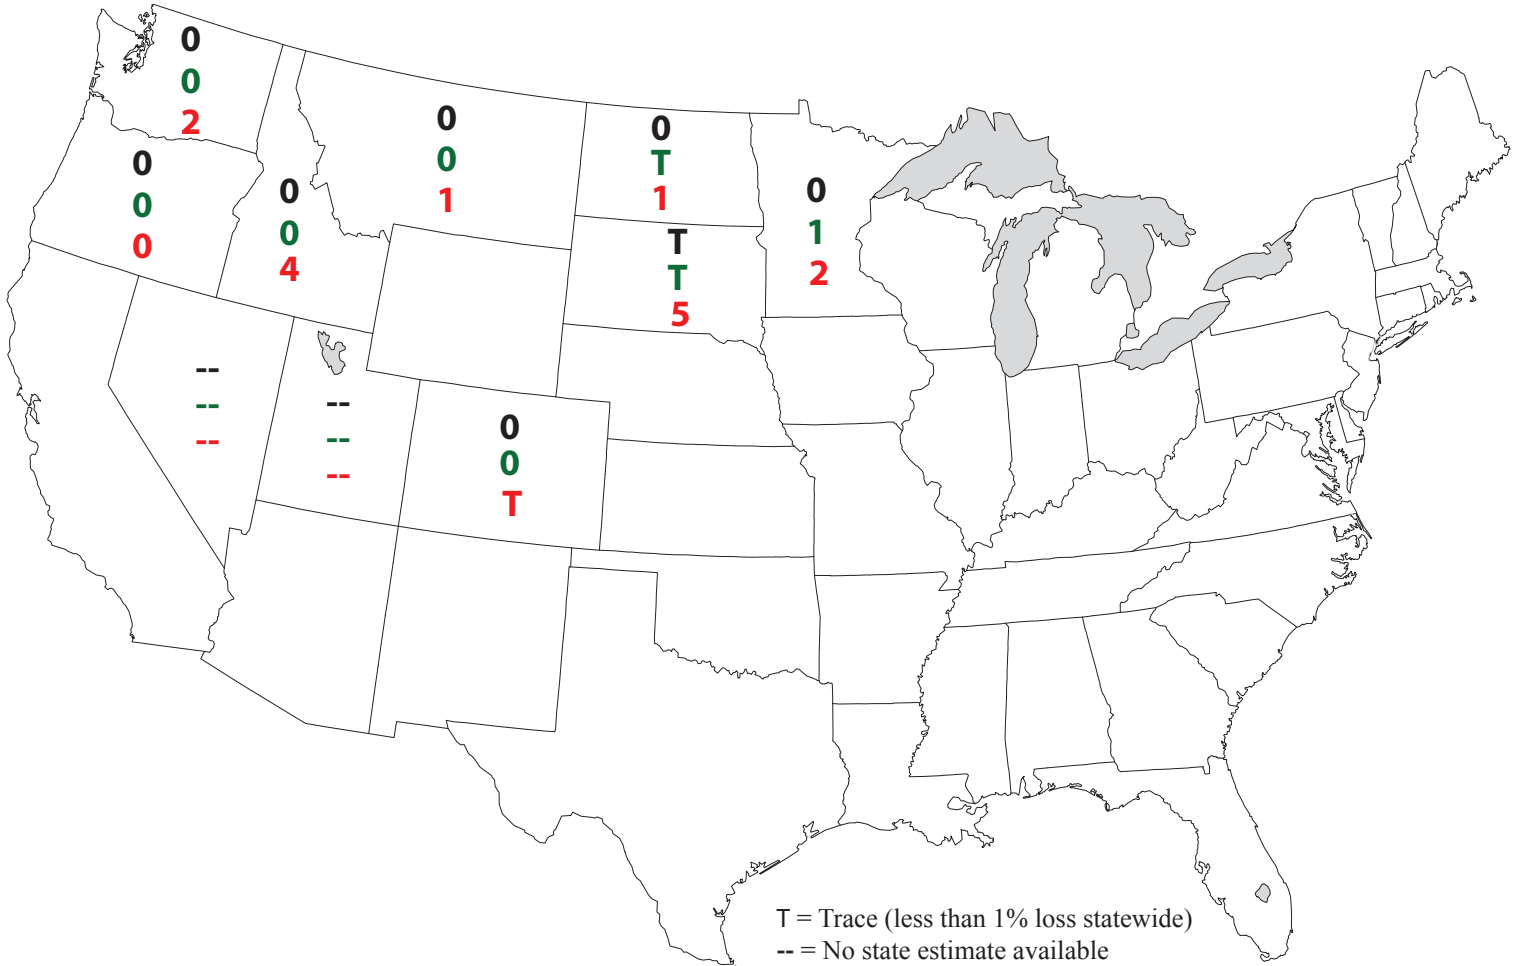

2016 Spring Wheat Loss to Rust (%)

Stem rust
Leaf rust
Stripe rust

Prepared by USDA-ARS Cereal Disease Laboratory
www.ars.usda.gov/mwa/cdl