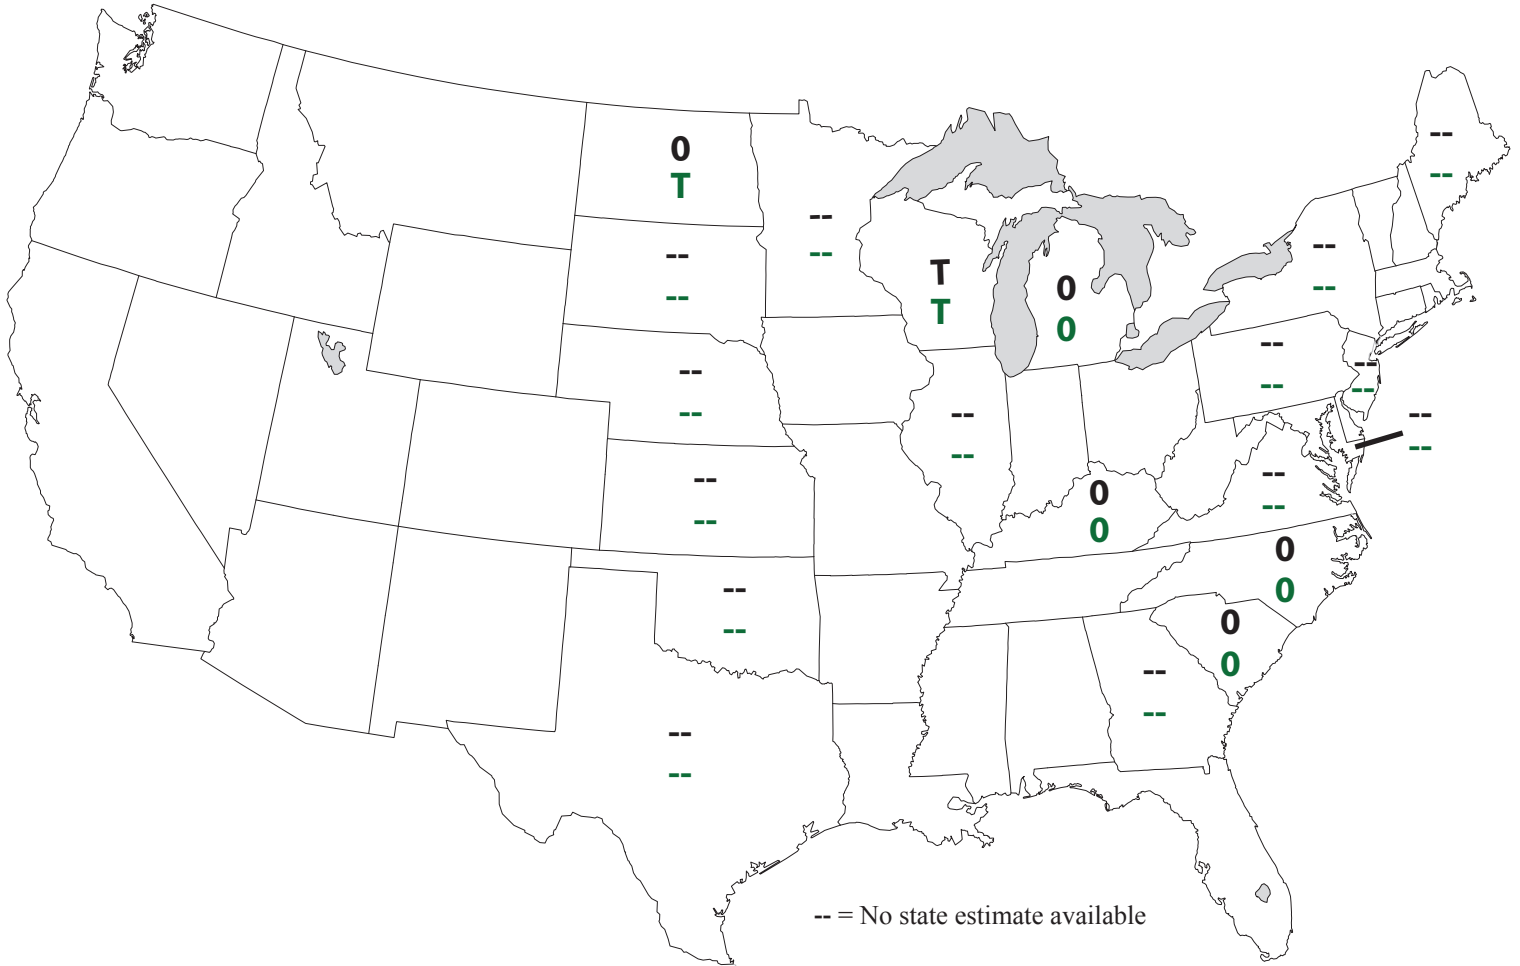

# 2016 Rye Loss to Rust (%)

**Stem rust**  
**Leaf rust**

Prepared by USDA-ARS Cereal Disease Laboratory  
[www.ars.usda.gov/mwa/cdl](http://www.ars.usda.gov/mwa/cdl)