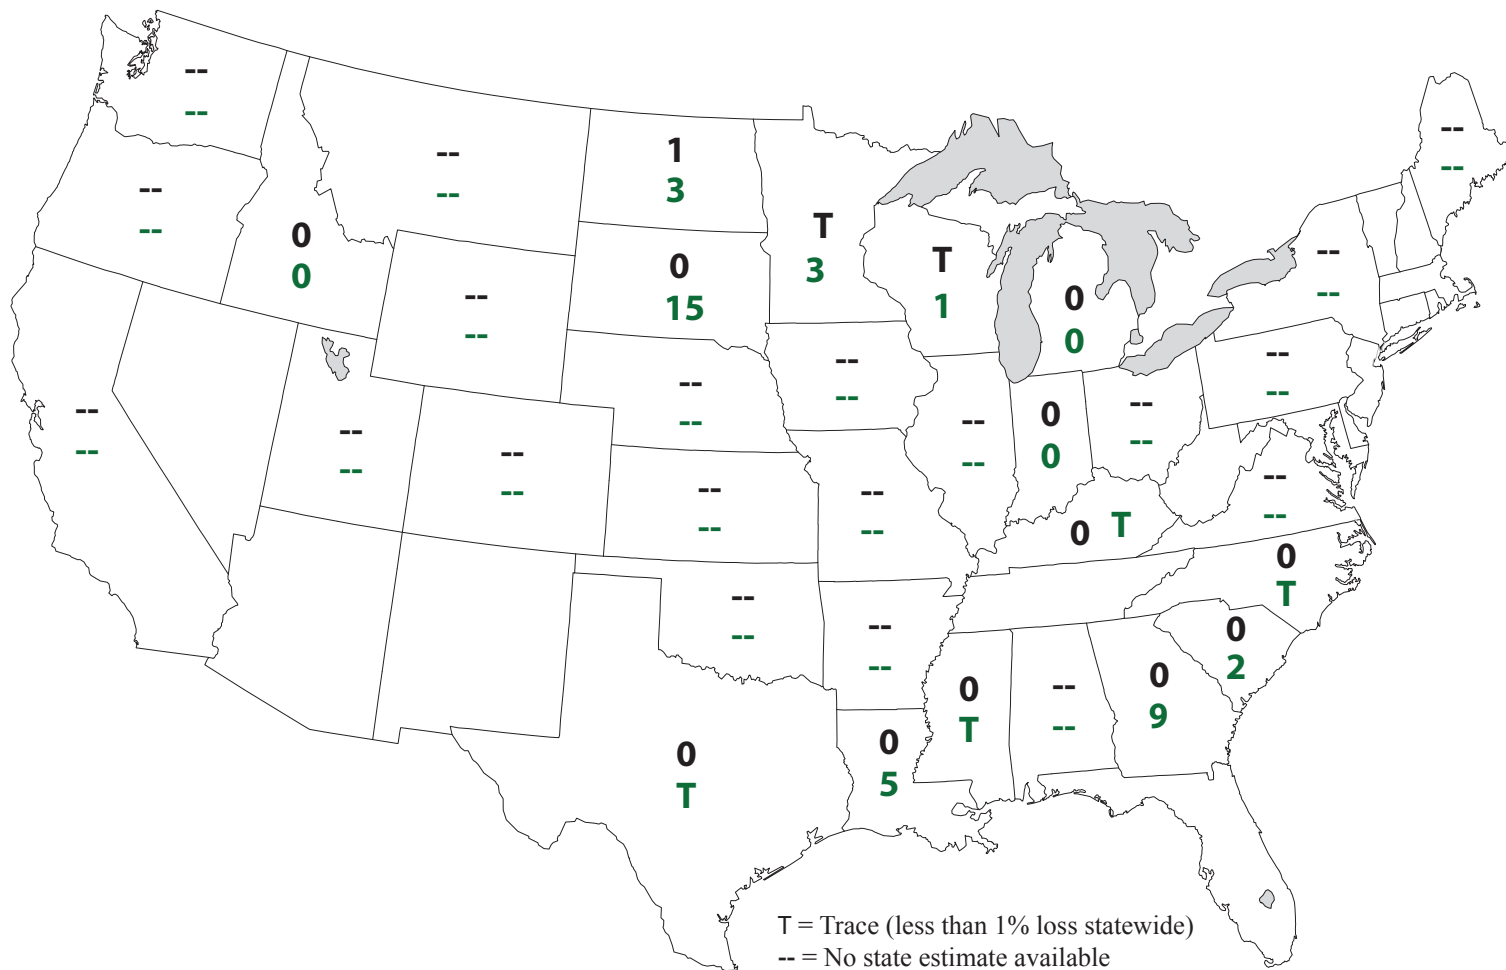

# 2016 Oat Loss to Rust (%)

**Stem rust**

**Crown rust**

Prepared by USDA-ARS Cereal Disease Laboratory  
[www.ars.usda.gov/mwa/cdl](http://www.ars.usda.gov/mwa/cdl)