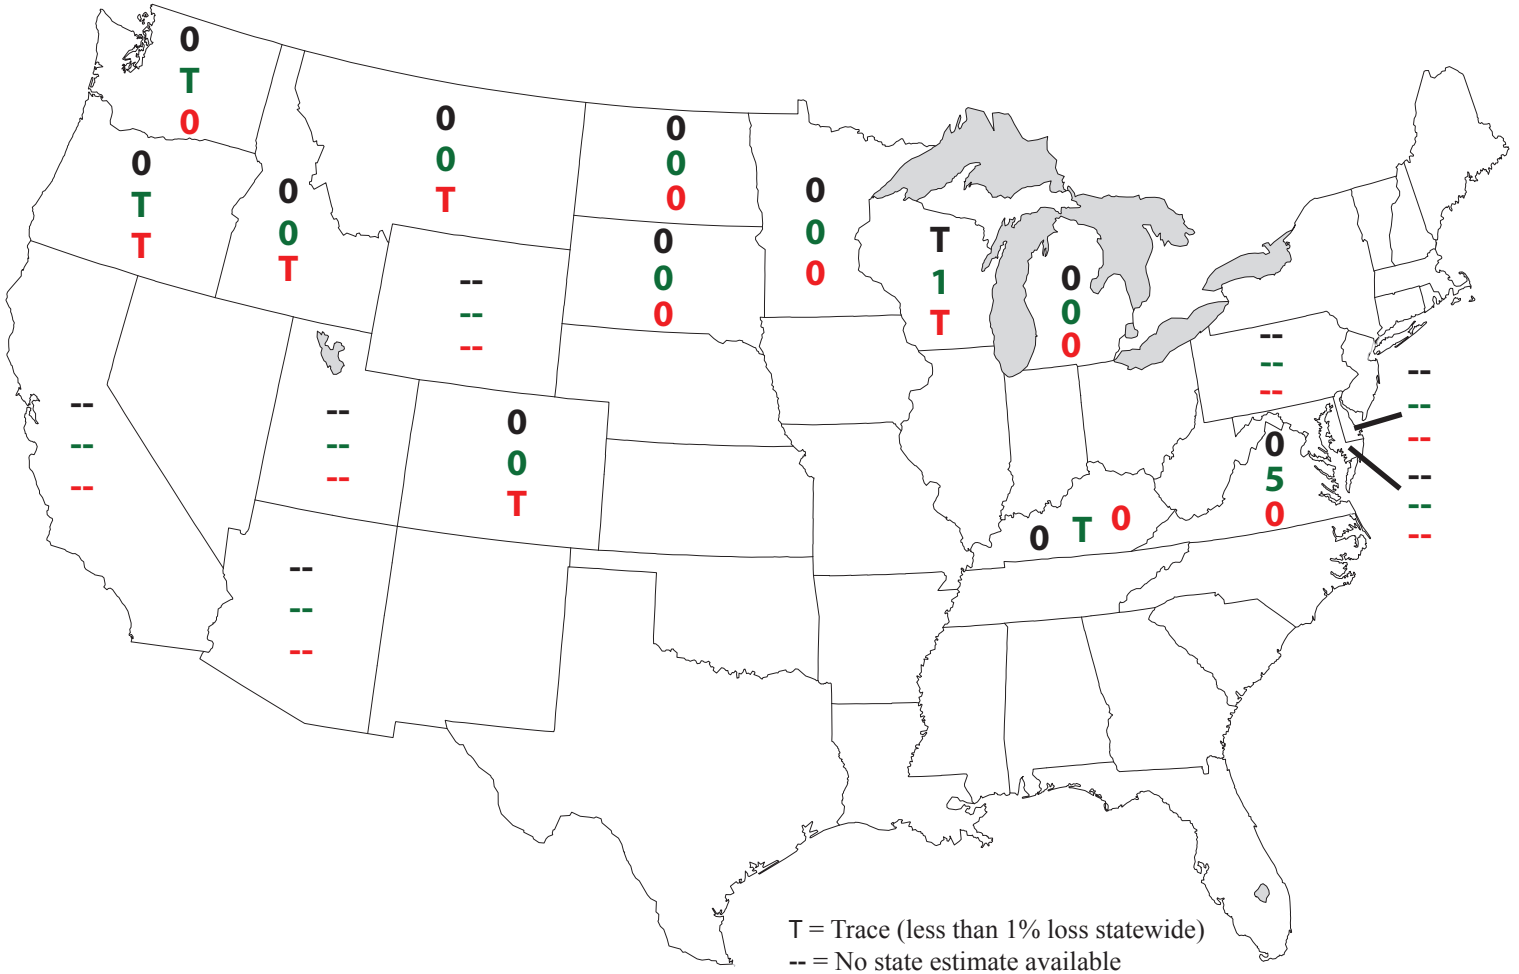

2016 Barley Loss to Rust (%)

Stem rust
Leaf rust
Stripe rust

Prepared by USDA-ARS Cereal Disease Laboratory
www.ars.usda.gov/mwa/cdl