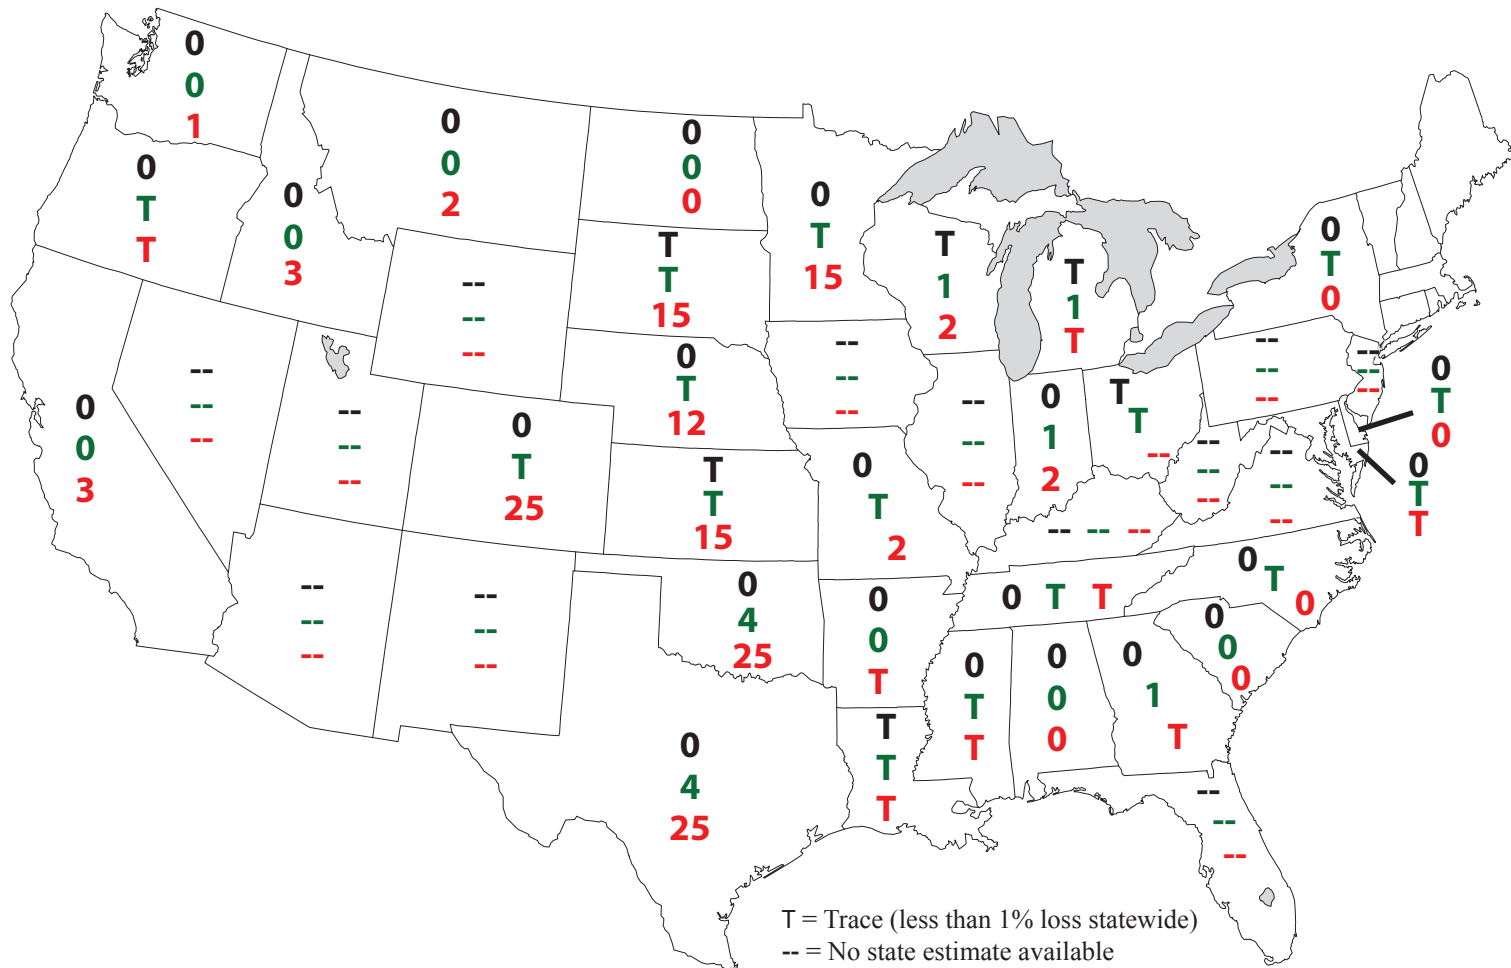

2015 Winter Wheat Loss to Rust (%)

Stem rust
 Leaf rust
 Stripe rust

Prepared by USDA-ARS Cereal Disease Laboratory
www.ars.usda.gov/mwa/cdl