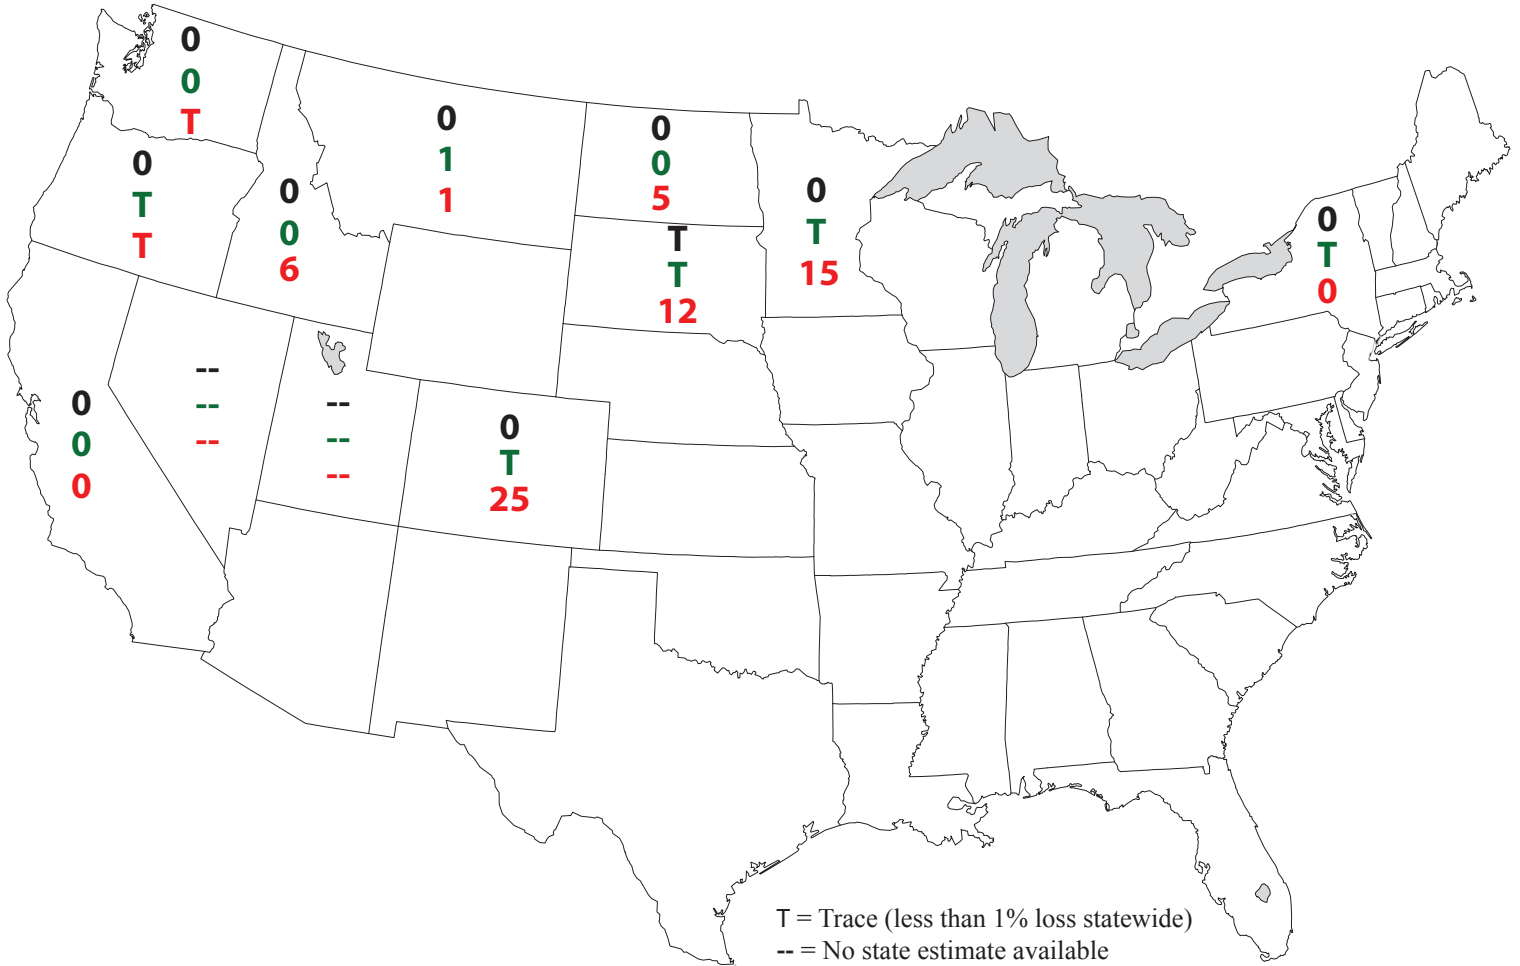

2015 Spring Wheat Loss to Rust (%)

Stem rust
Leaf rust
Stripe rust

Prepared by USDA-ARS Cereal Disease Laboratory
www.ars.usda.gov/mwa/cdl