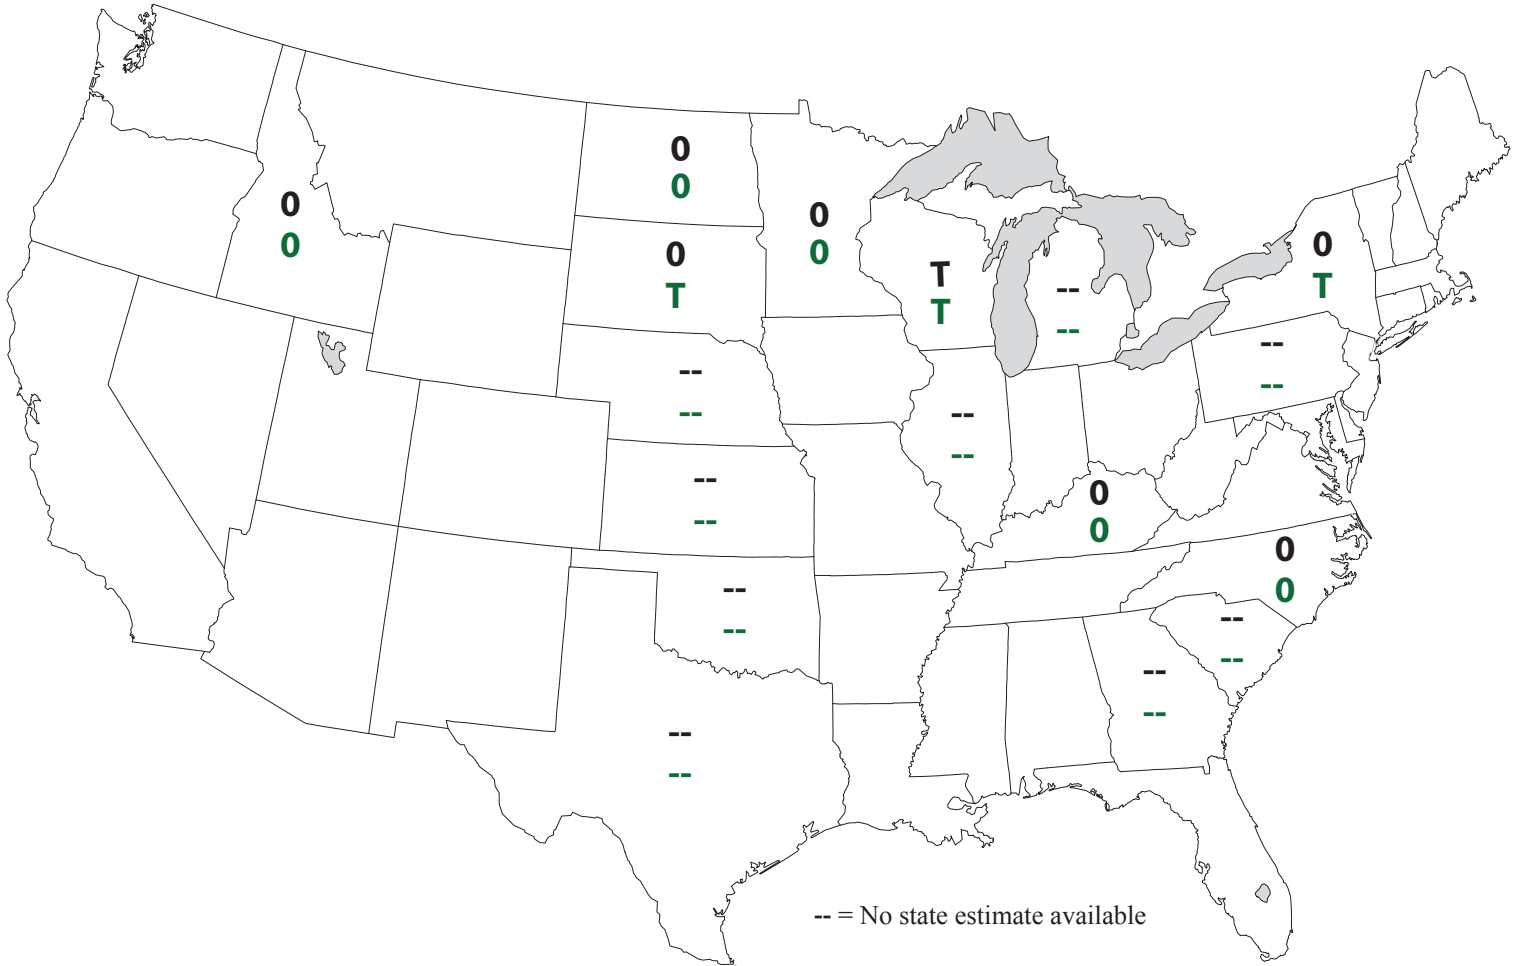

2015 Rye Loss to Rust (%)

Stem rust
Leaf rust

Prepared by USDA-ARS Cereal Disease Laboratory
www.ars.usda.gov/mwa/cdl