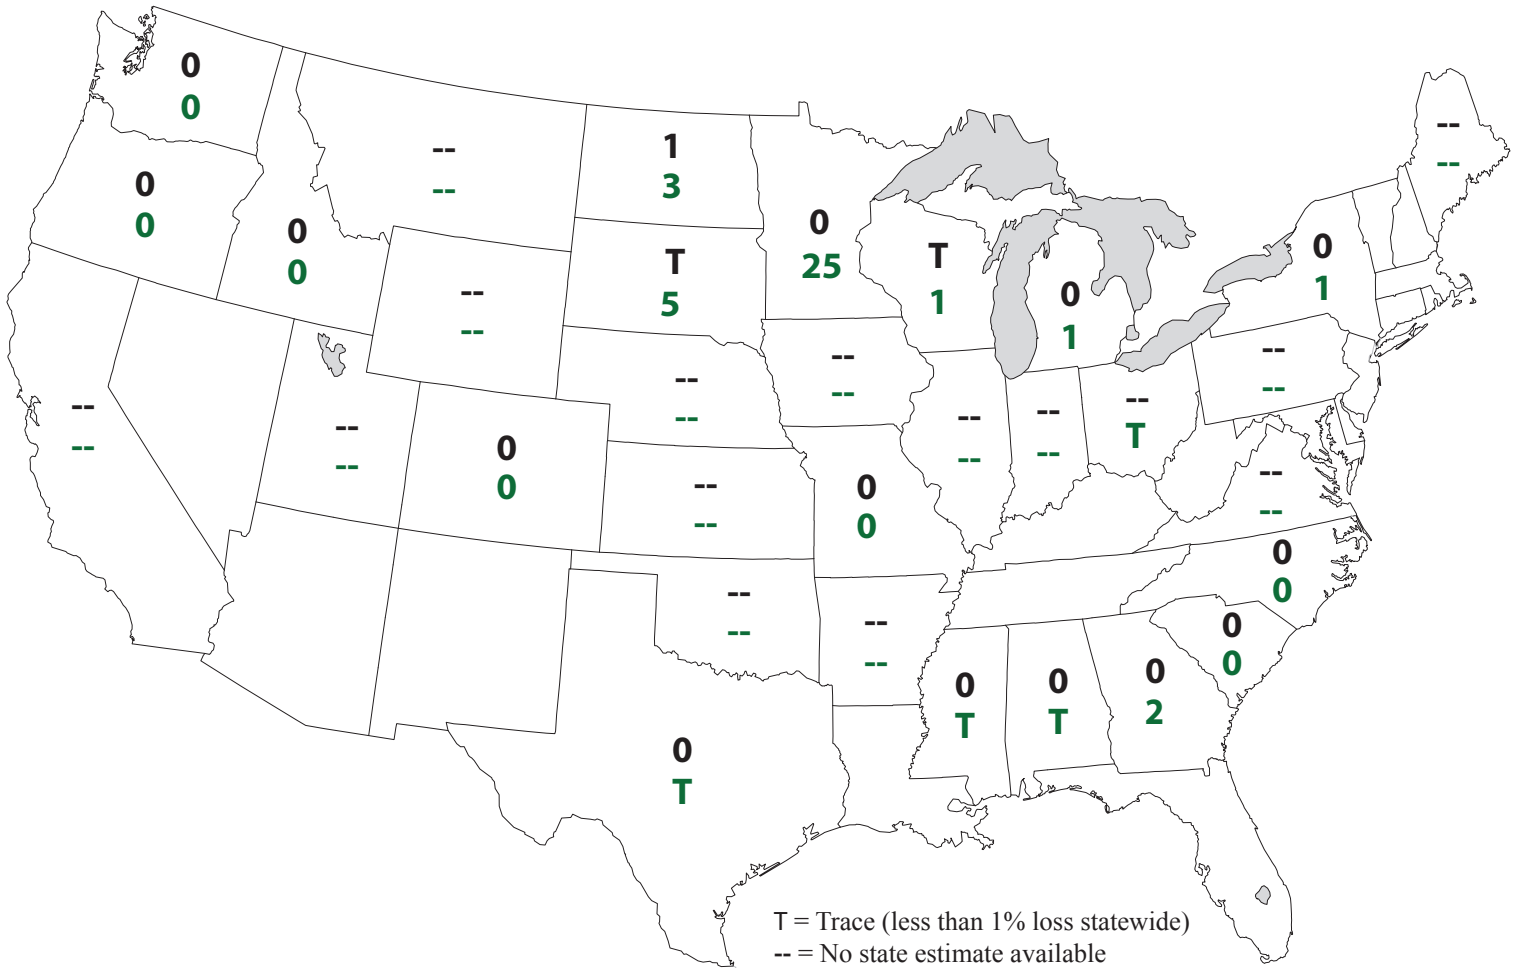

2015 Oat Loss to Rust (%)

Stem rust
Crown rust

Prepared by USDA-ARS Cereal Disease Laboratory
www.ars.usda.gov/mwa/cdl