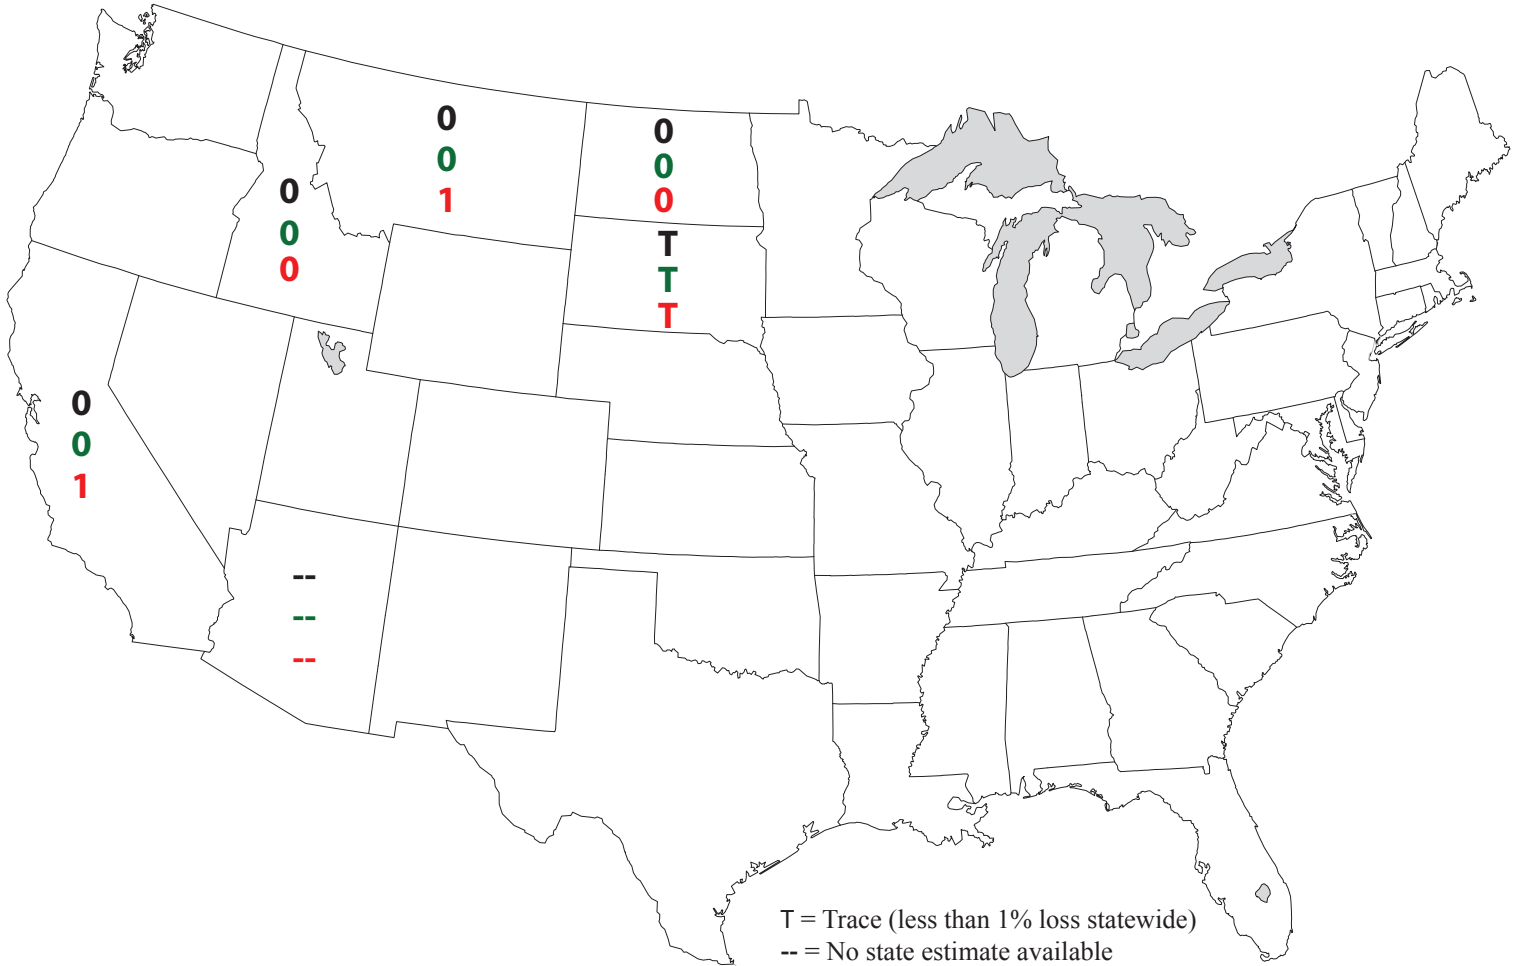

2015 Durum Wheat Loss to Rust (%)

Stem rust
Leaf rust
Stripe rust

Prepared by USDA-ARS Cereal Disease Laboratory
www.ars.usda.gov/mwa/cdl