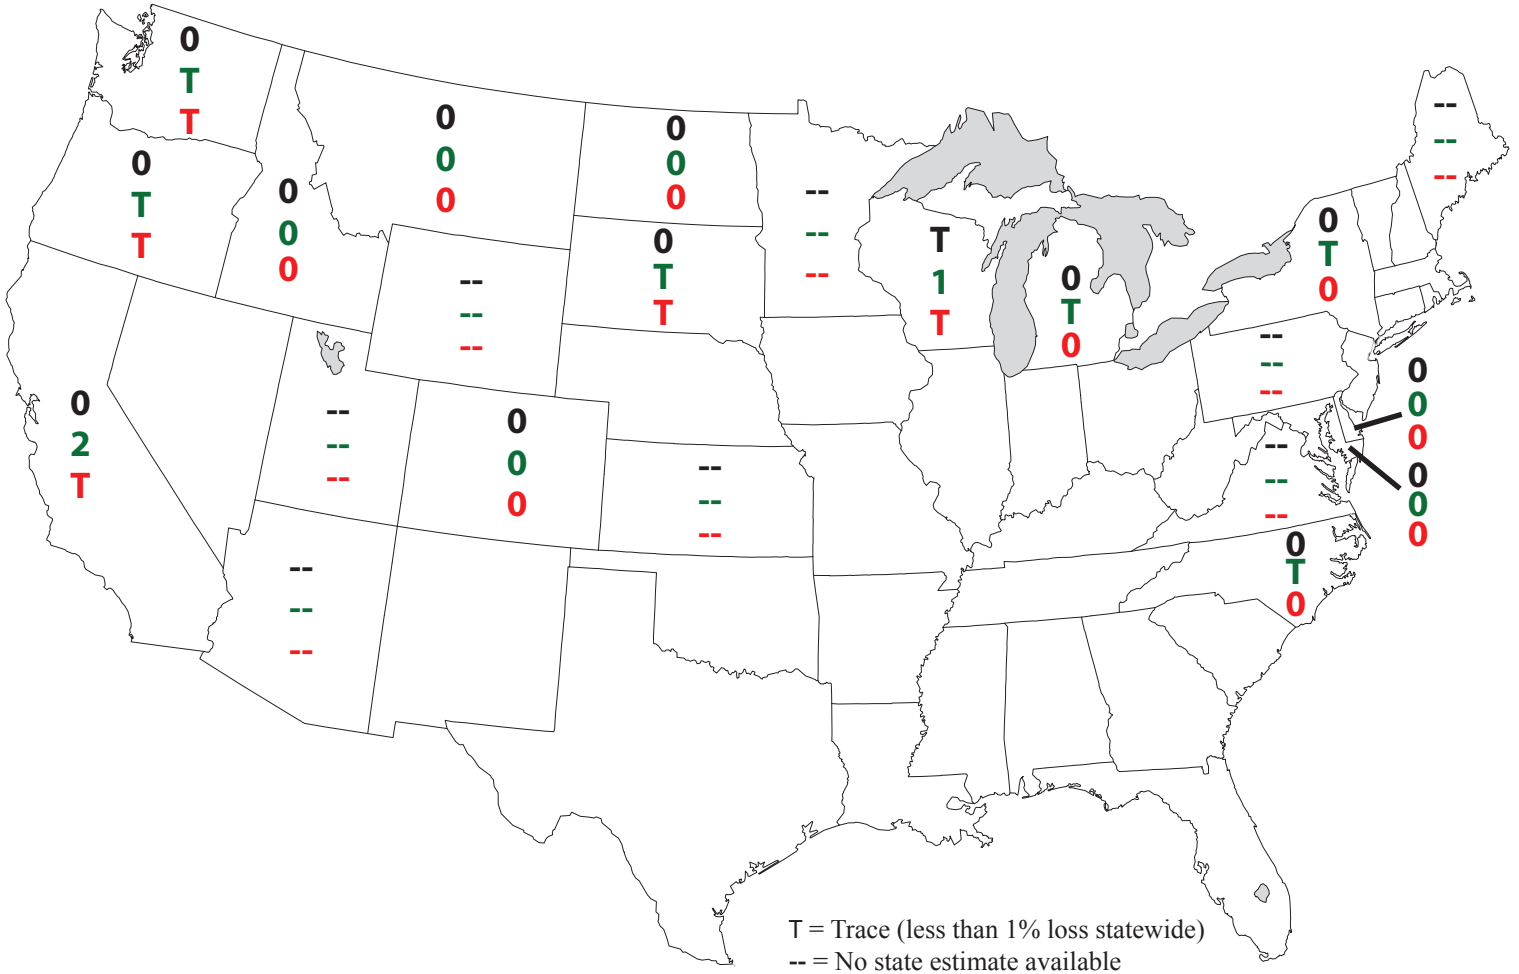

2015 Barley Loss to Rust (%)

Stem rust
Leaf rust
Stripe rust

Prepared by USDA-ARS Cereal Disease Laboratory
www.ars.usda.gov/mwa/cdl