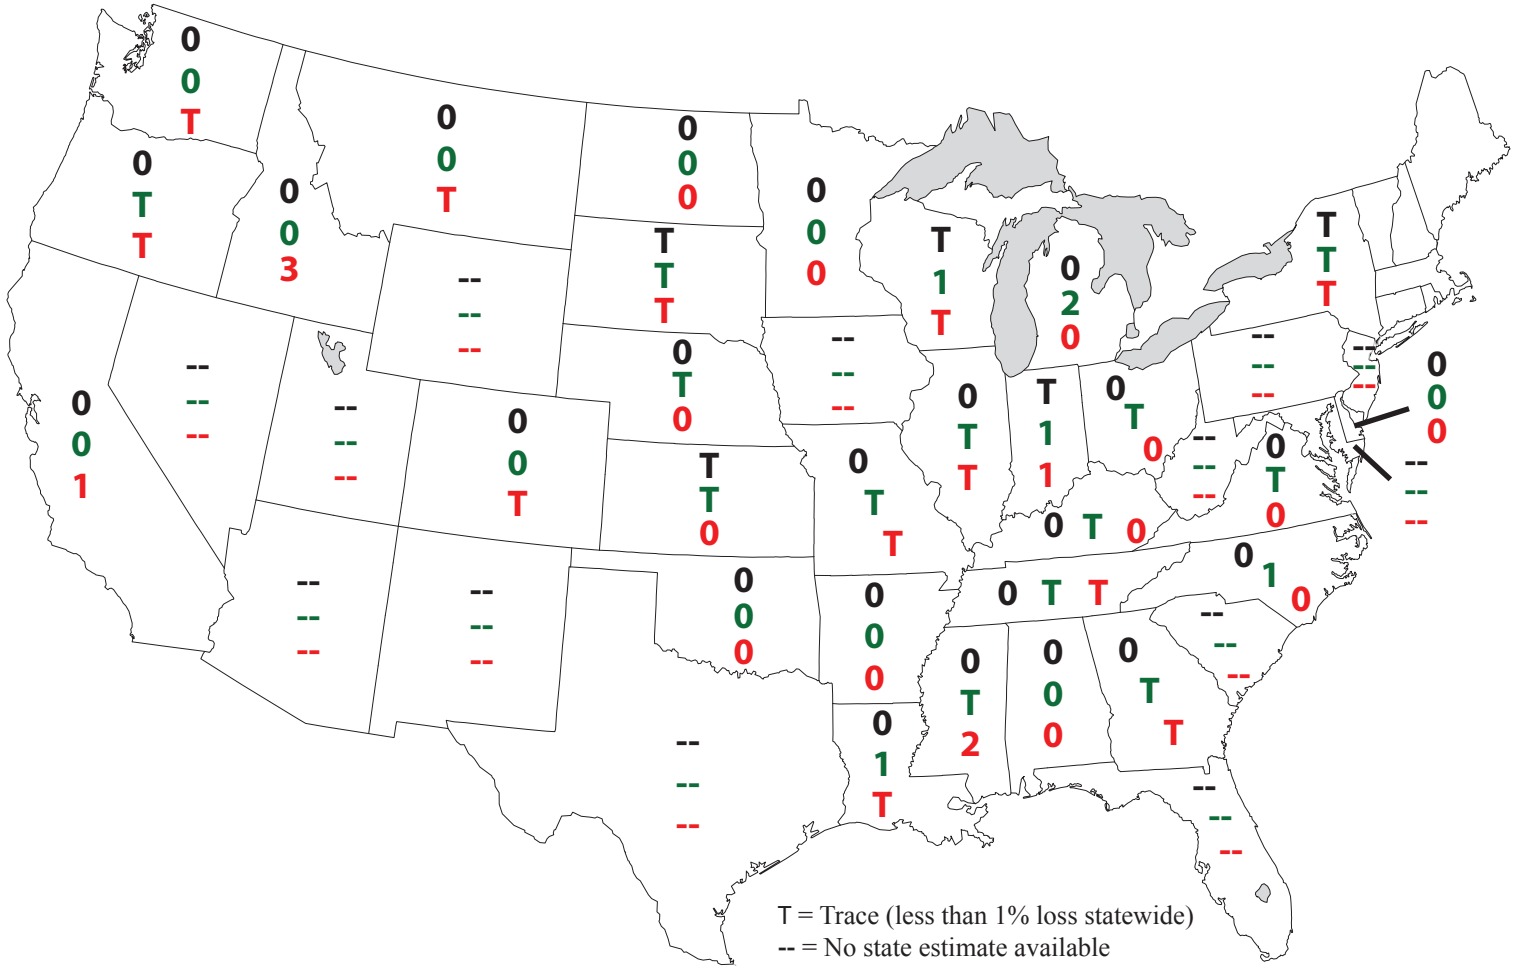

# 2014 Winter Wheat Loss to Rust (%)

**Stem rust**  
**Leaf rust**  
**Stripe rust**

Prepared by USDA-ARS Cereal Disease Laboratory  
[www.ars.usda.gov/mwa/cdl](http://www.ars.usda.gov/mwa/cdl)