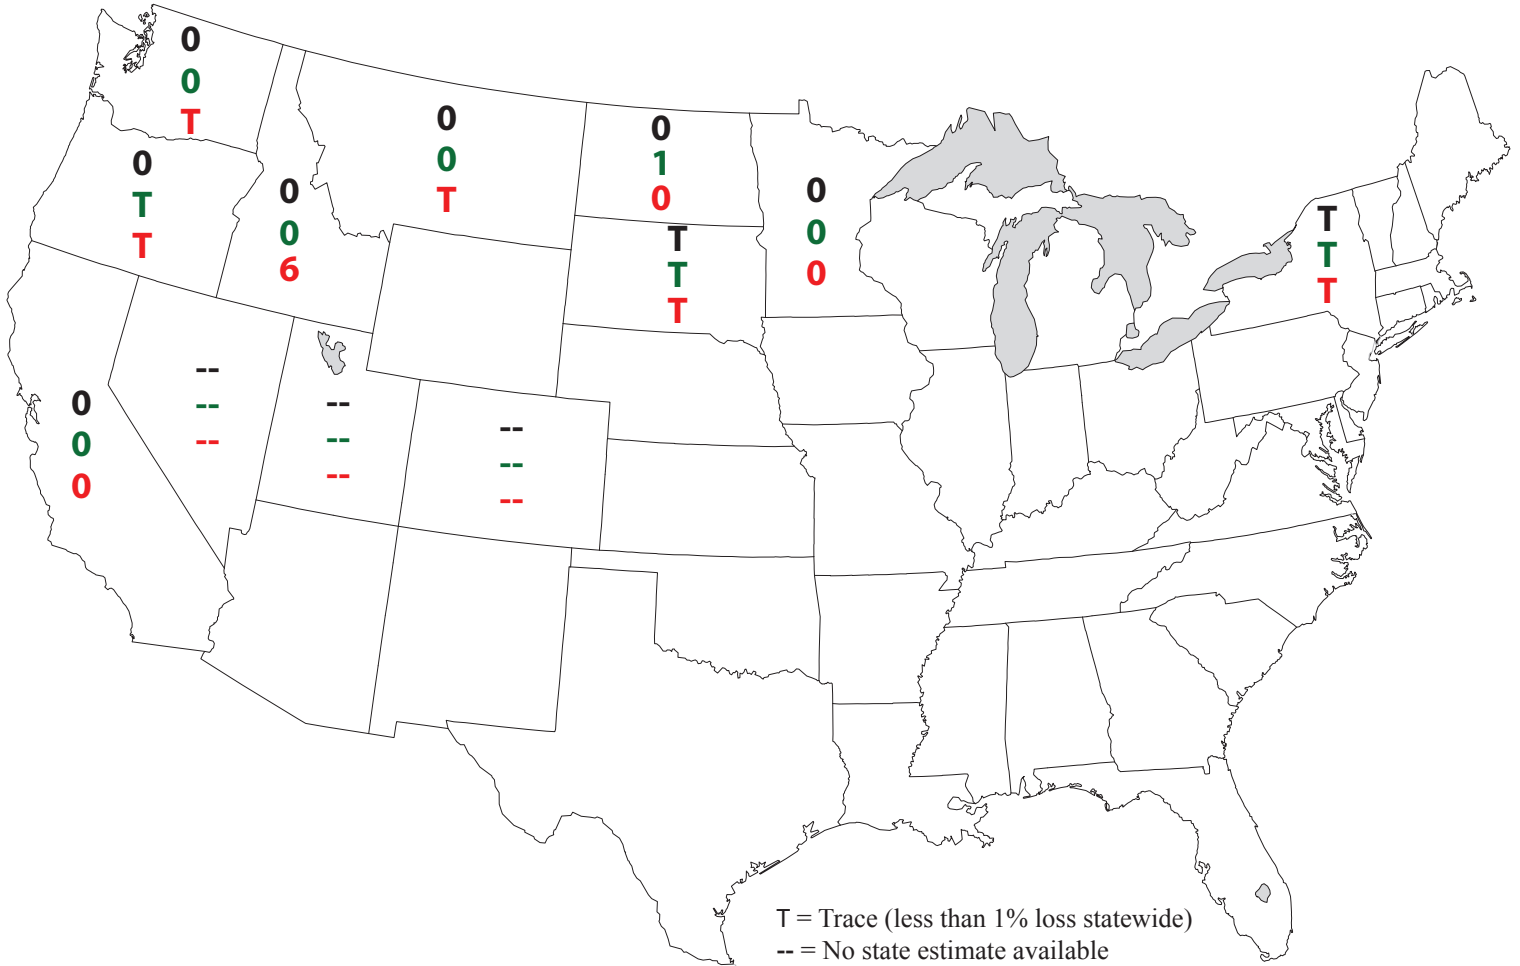

2014 Spring Wheat Loss to Rust (%)

Stem rust
Leaf rust
Stripe rust

Prepared by USDA-ARS Cereal Disease Laboratory
www.ars.usda.gov/mwa/cdl