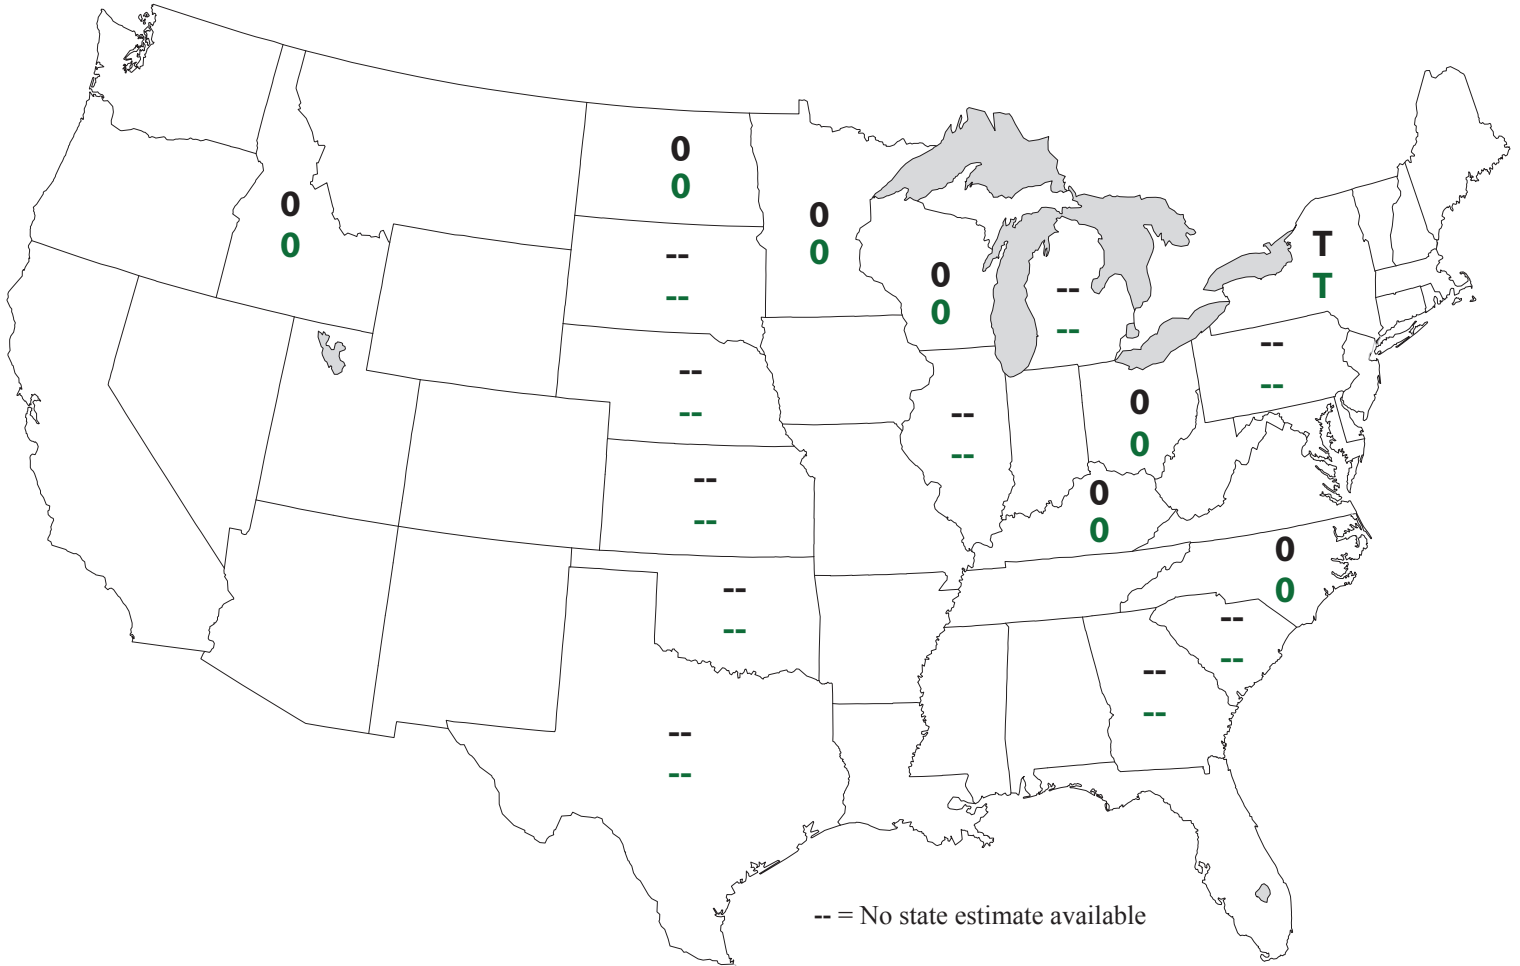

2014 Rye Loss to Rust (%)

Stem rust
Leaf rust

Prepared by USDA-ARS Cereal Disease Laboratory
www.ars.usda.gov/mwa/cdl