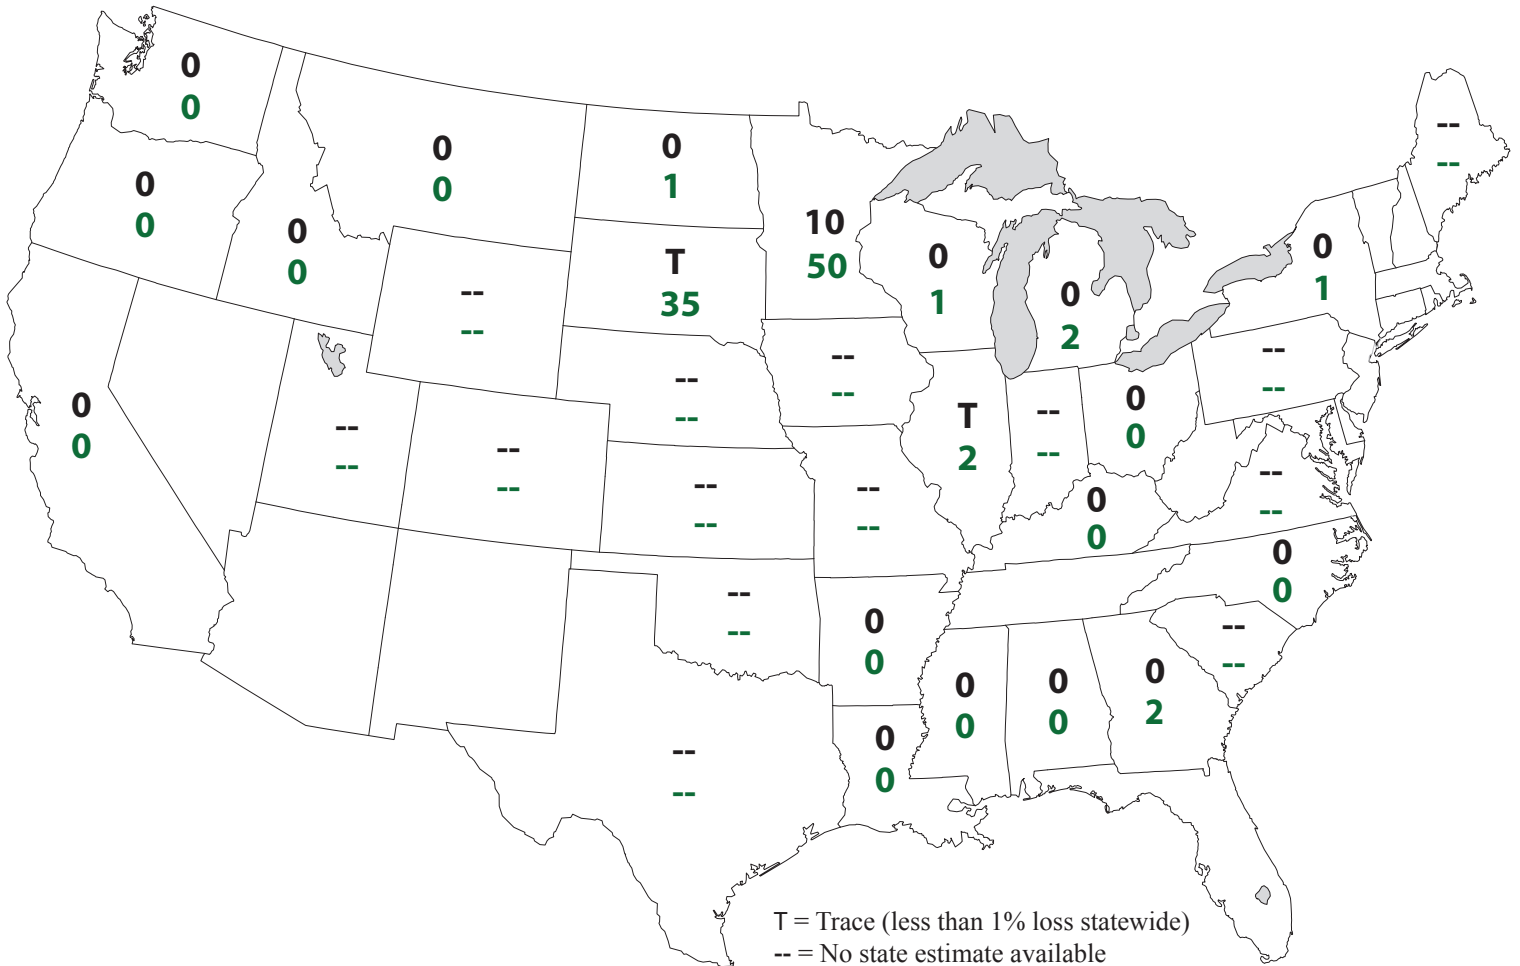

# 2014 Oat Loss to Rust (%)

**Stem rust**

**Crown rust**

Prepared by USDA-ARS Cereal Disease Laboratory  
[www.ars.usda.gov/mwa/cdl](http://www.ars.usda.gov/mwa/cdl)