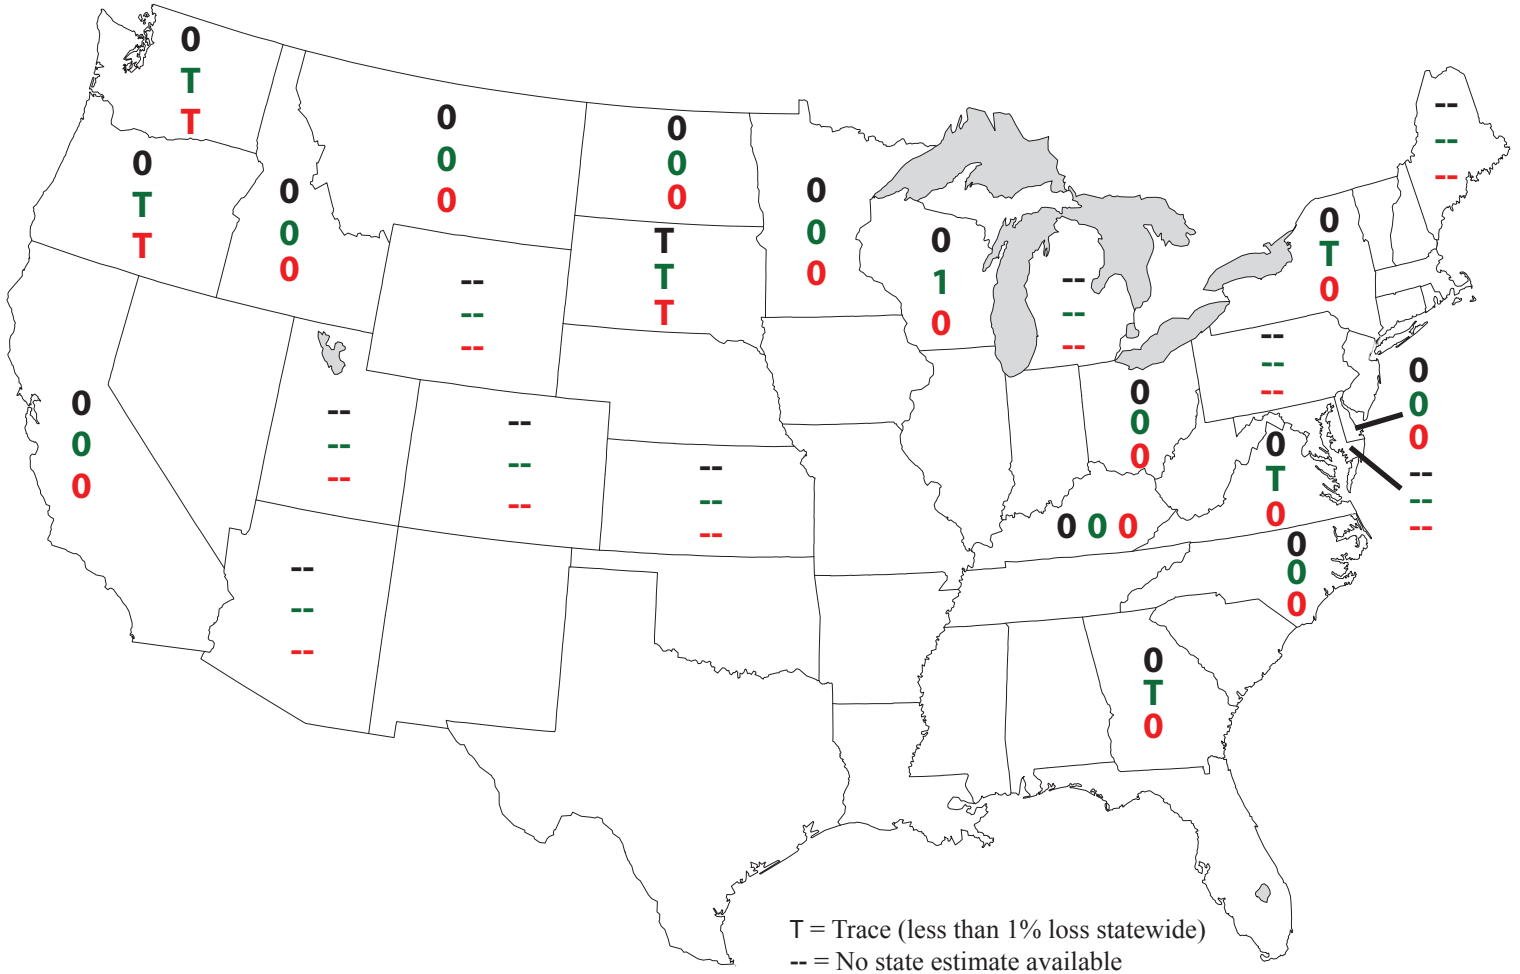

2014 Barley Loss to Rust (%)

Stem rust
Leaf rust
Stripe rust

Prepared by USDA-ARS Cereal Disease Laboratory
www.ars.usda.gov/mwa/cdl