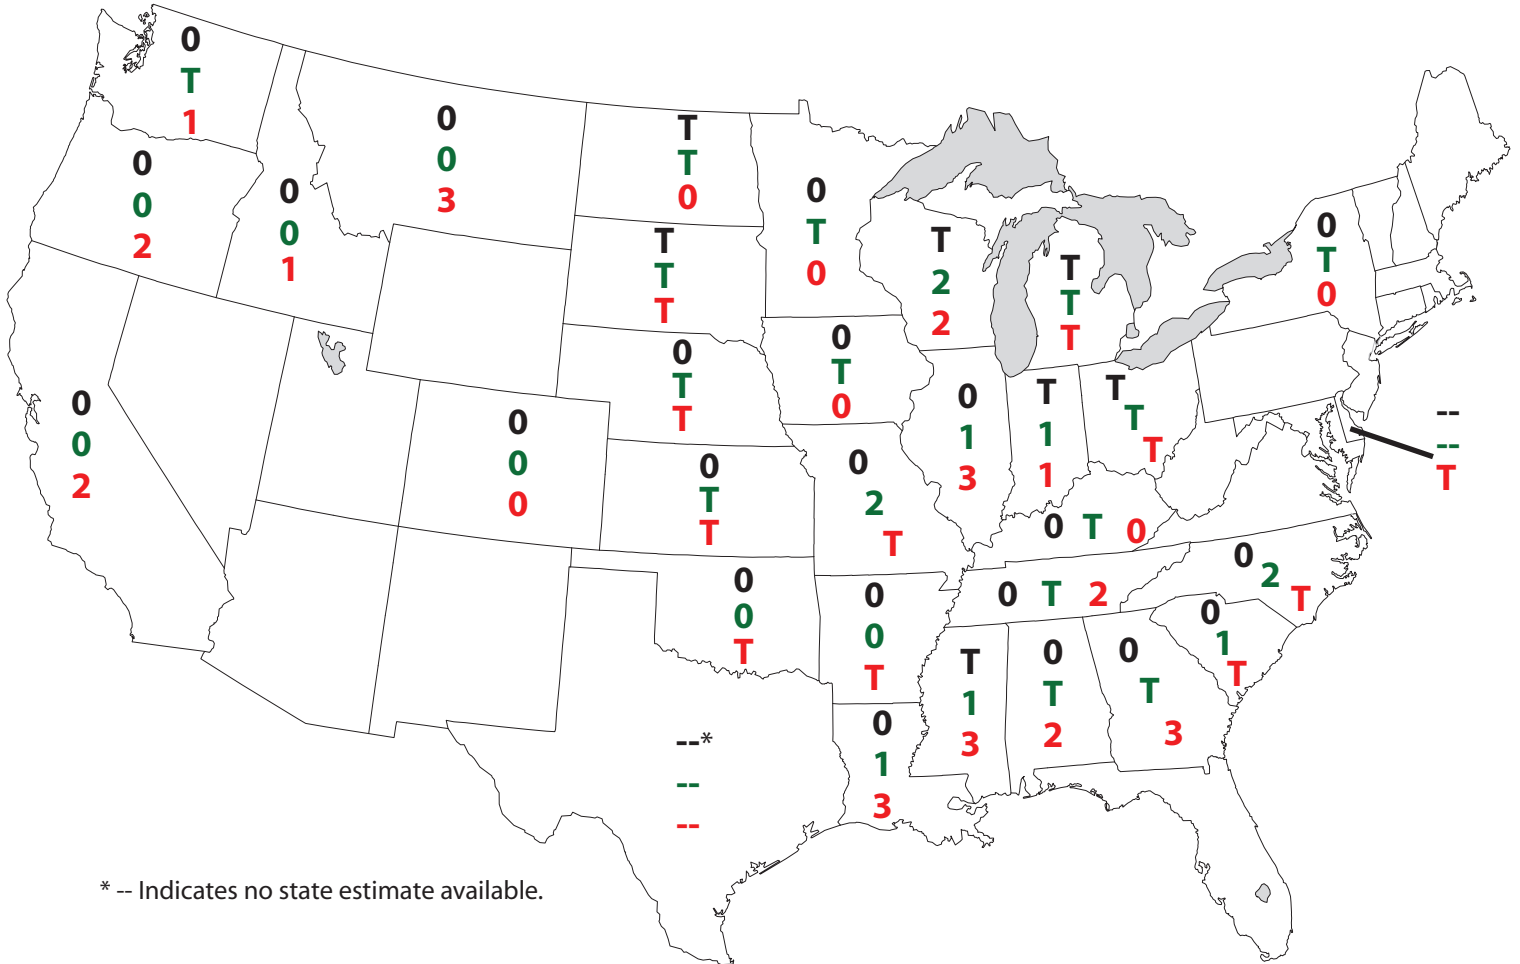

2013 Winter Wheat Loss to Rust (%)

Stem rust
 Leaf rust
 Stripe rust

* -- Indicates no state estimate available.

Prepared by USDA-ARS Cereal Disease Laboratory
www.ars.usda.gov/mwa/cdl