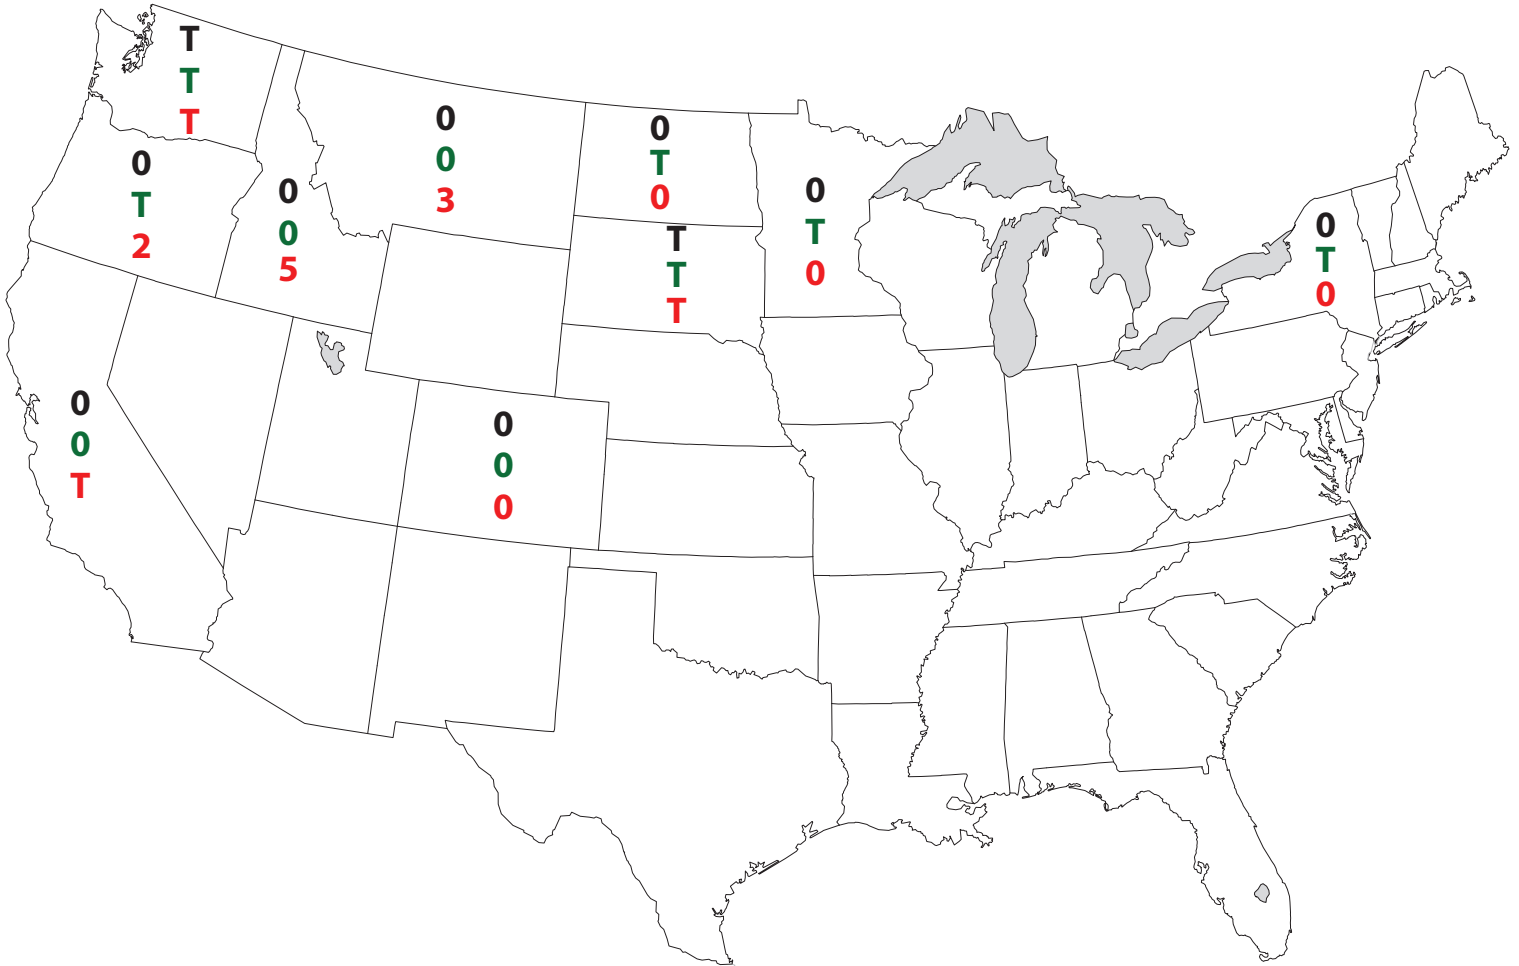

2013 Spring Wheat Loss to Rust (%)

Stem rust
Leaf rust
Stripe rust

Prepared by USDA-ARS Cereal Disease Laboratory
www.ars.usda.gov/mwa/cdl