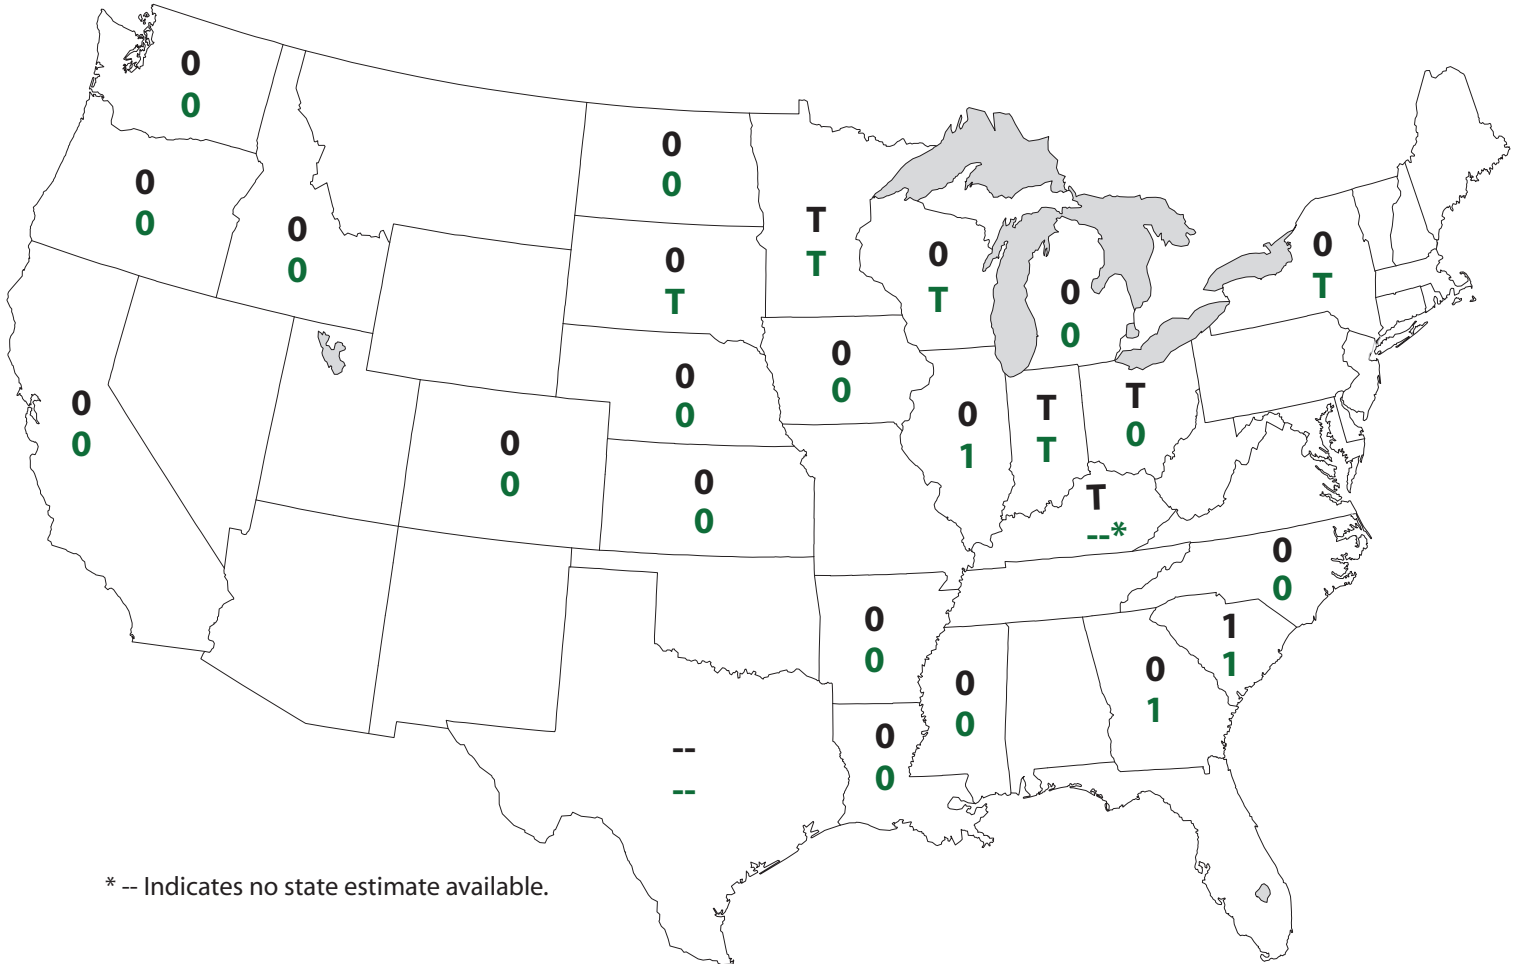

2013 Oat Loss to Rust (%)

Stem rust
Crown rust

* -- Indicates no state estimate available.

Prepared by USDA-ARS Cereal Disease Laboratory
www.ars.usda.gov/mwa/cdl