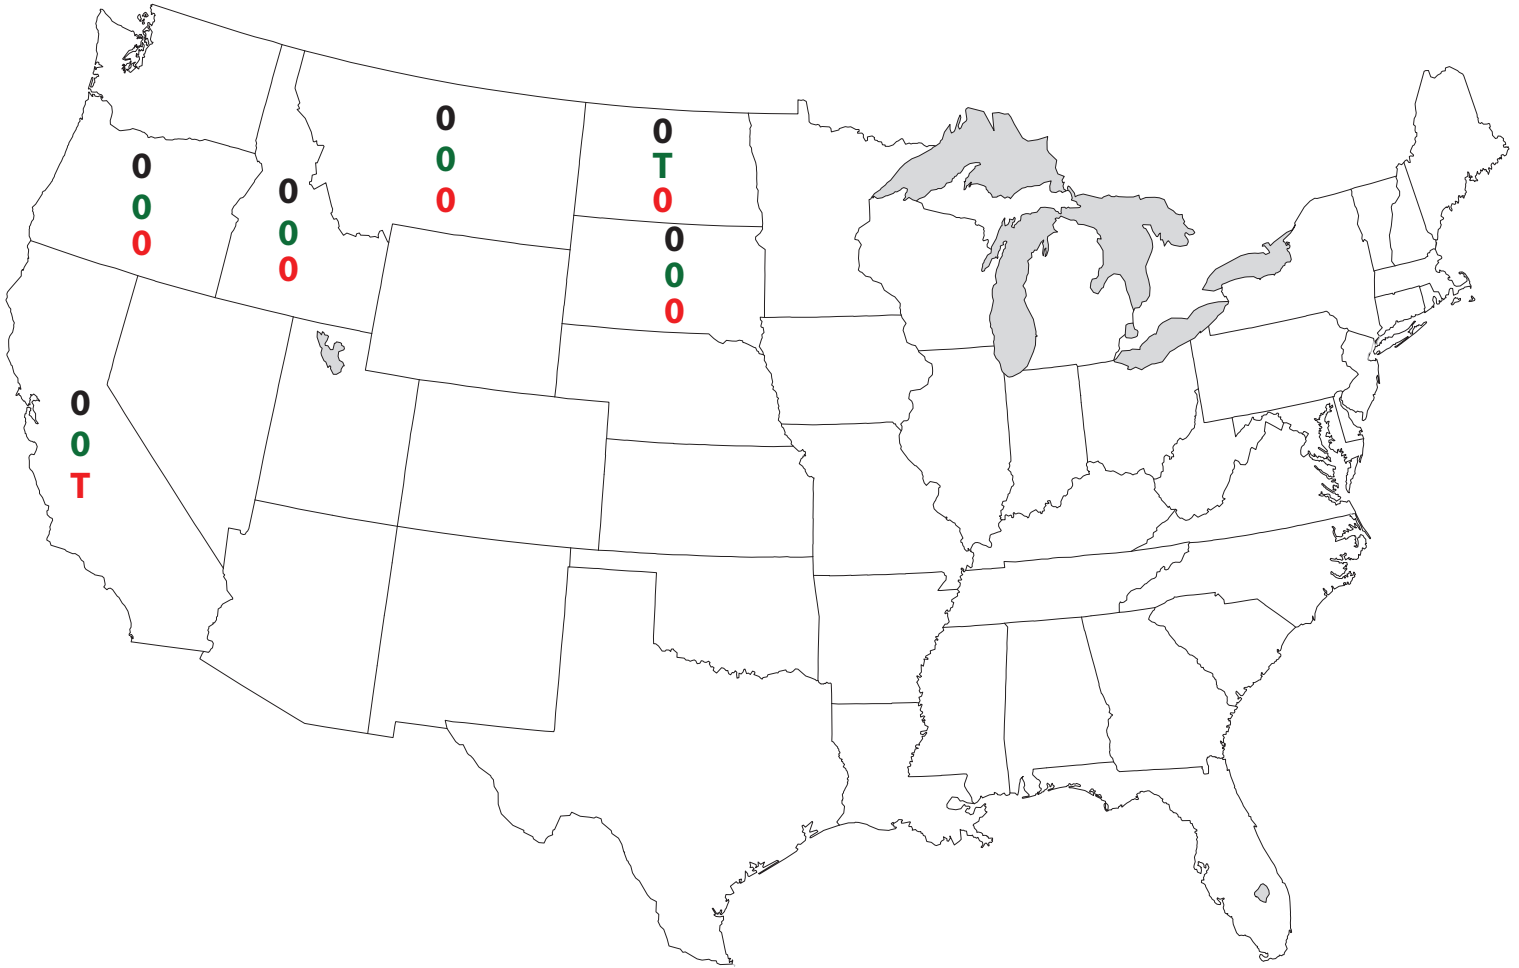

# 2013 Durum Wheat Loss to Rust (%)

**Stem rust**  
**Leaf rust**  
**Stripe rust**

Prepared by USDA-ARS Cereal Disease Laboratory  
[www.ars.usda.gov/mwa/cdl](http://www.ars.usda.gov/mwa/cdl)