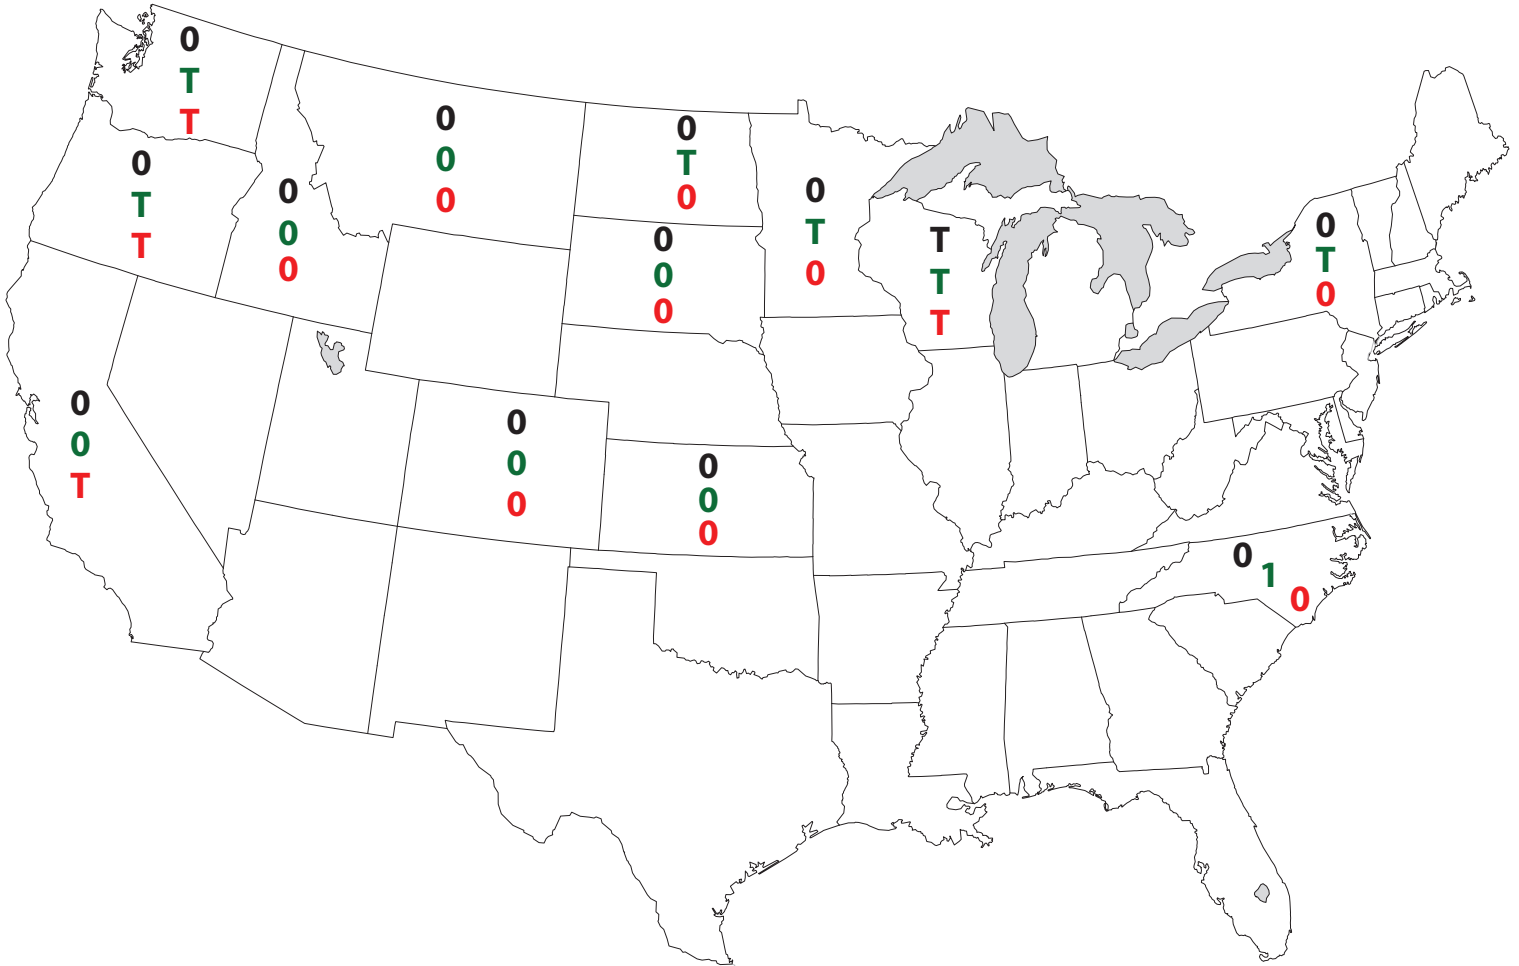

2013 Barley Loss to Rust (%)

Stem rust
Leaf rust
Stripe rust

Prepared by USDA-ARS Cereal Disease Laboratory
www.ars.usda.gov/mwa/cdl