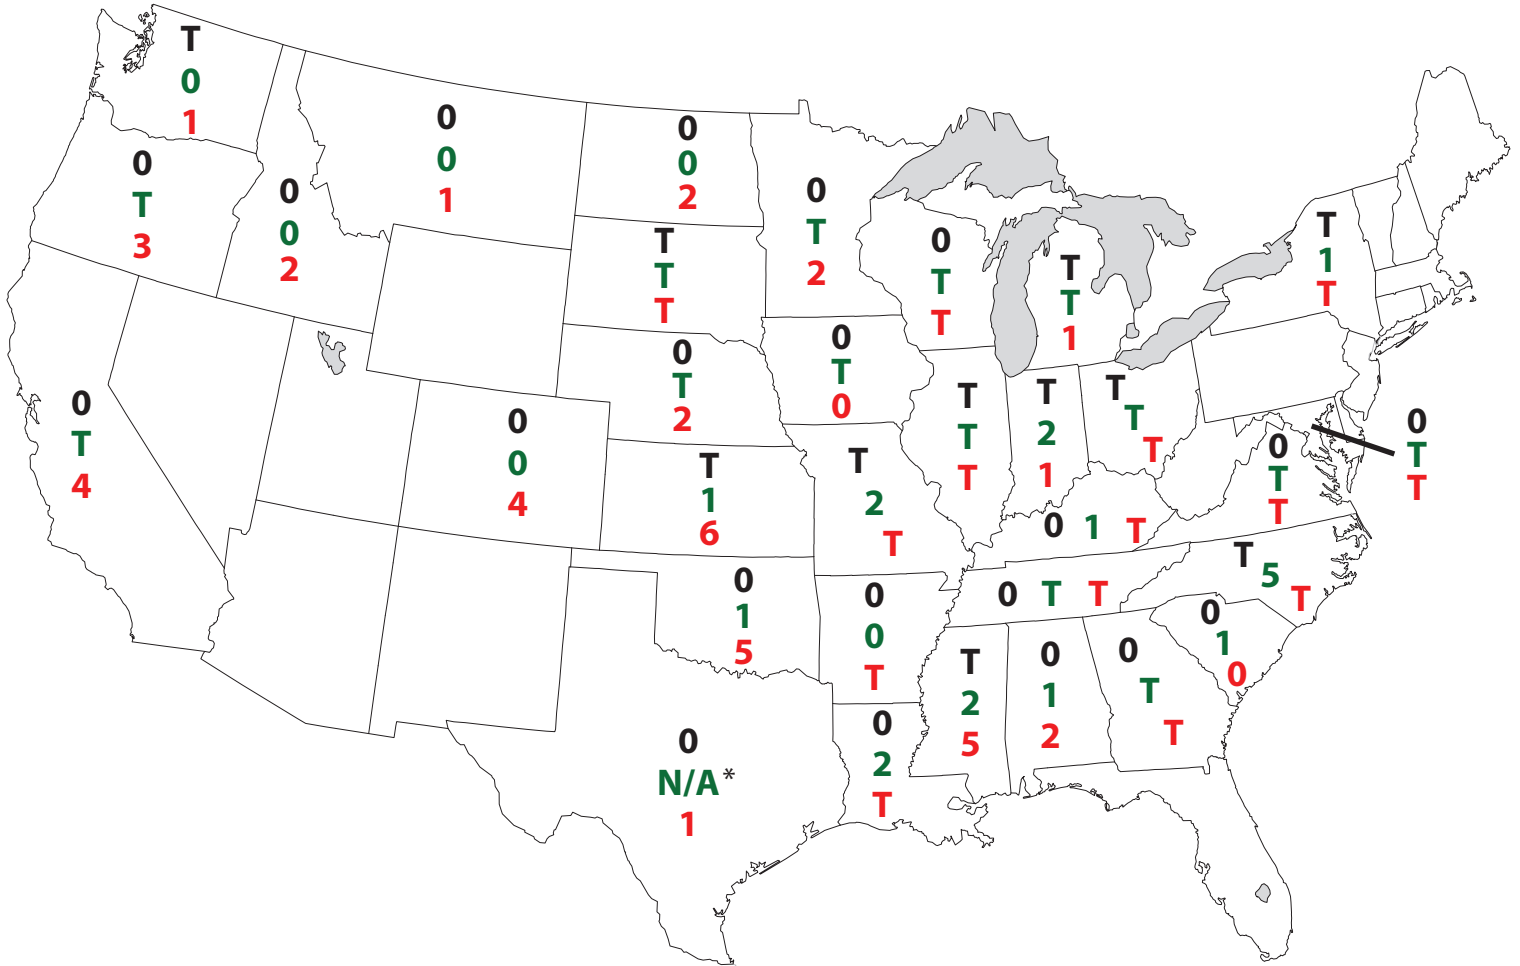

2012 Winter Wheat Loss to Rust (%)

Stem rust
 Leaf rust
 Stripe rust

* No state estimate available.

Prepared by USDA-ARS Cereal Disease Laboratory
www.ars.usda.gov/mwa/cdl