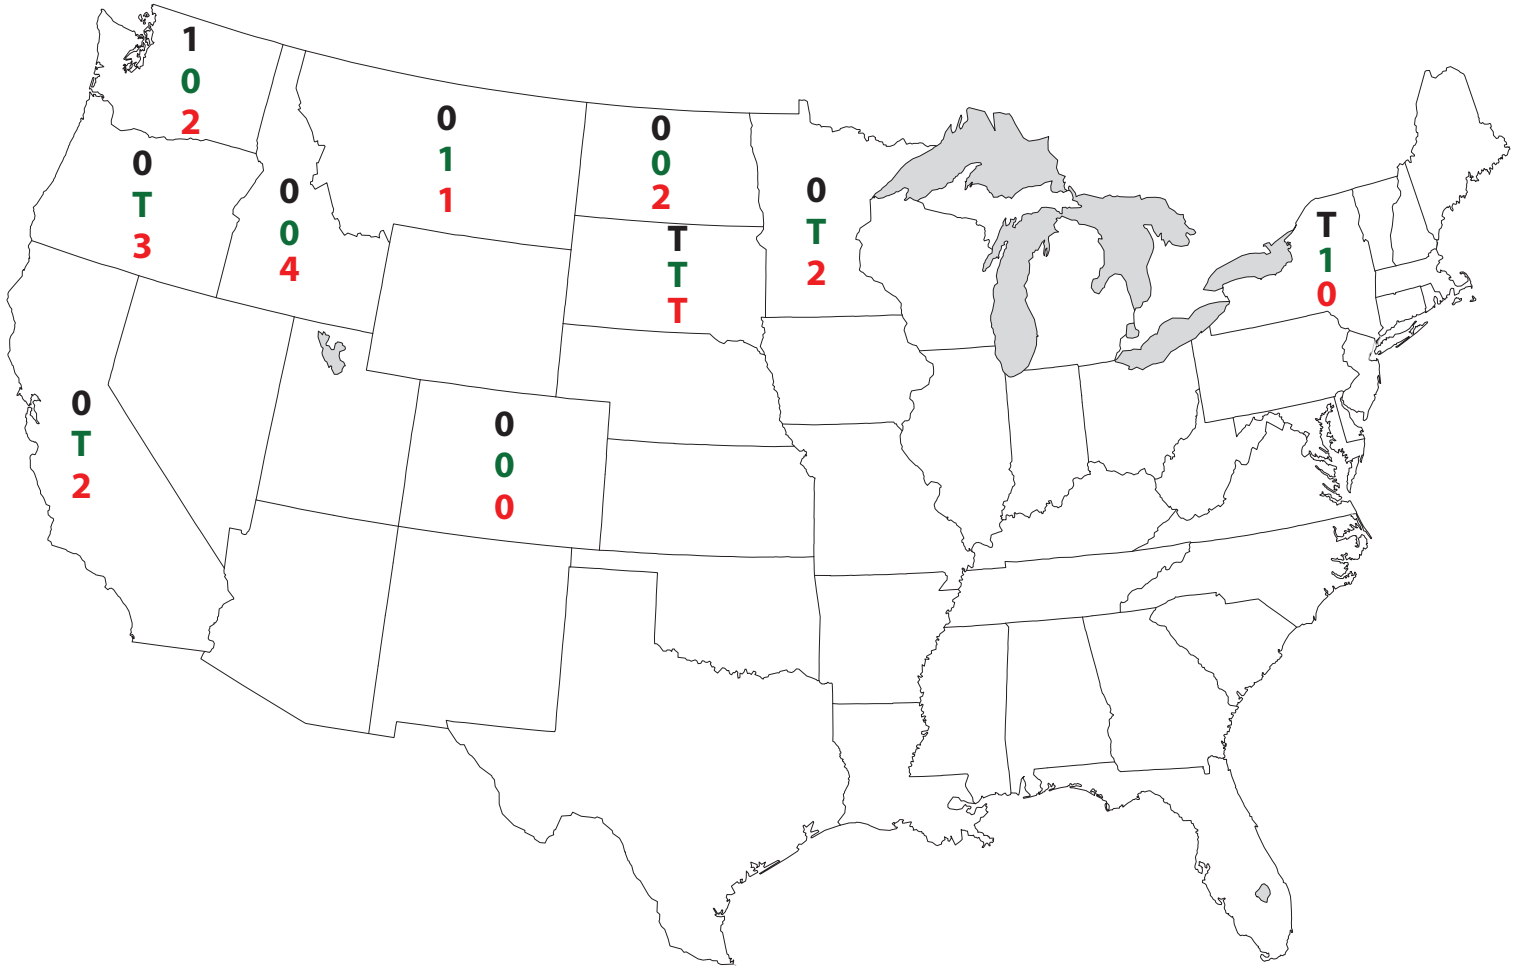

2012 Spring Wheat Loss to Rust (%)

Stem rust
Leaf rust
Stripe rust

Prepared by USDA-ARS Cereal Disease Laboratory
www.ars.usda.gov/mwa/cdl