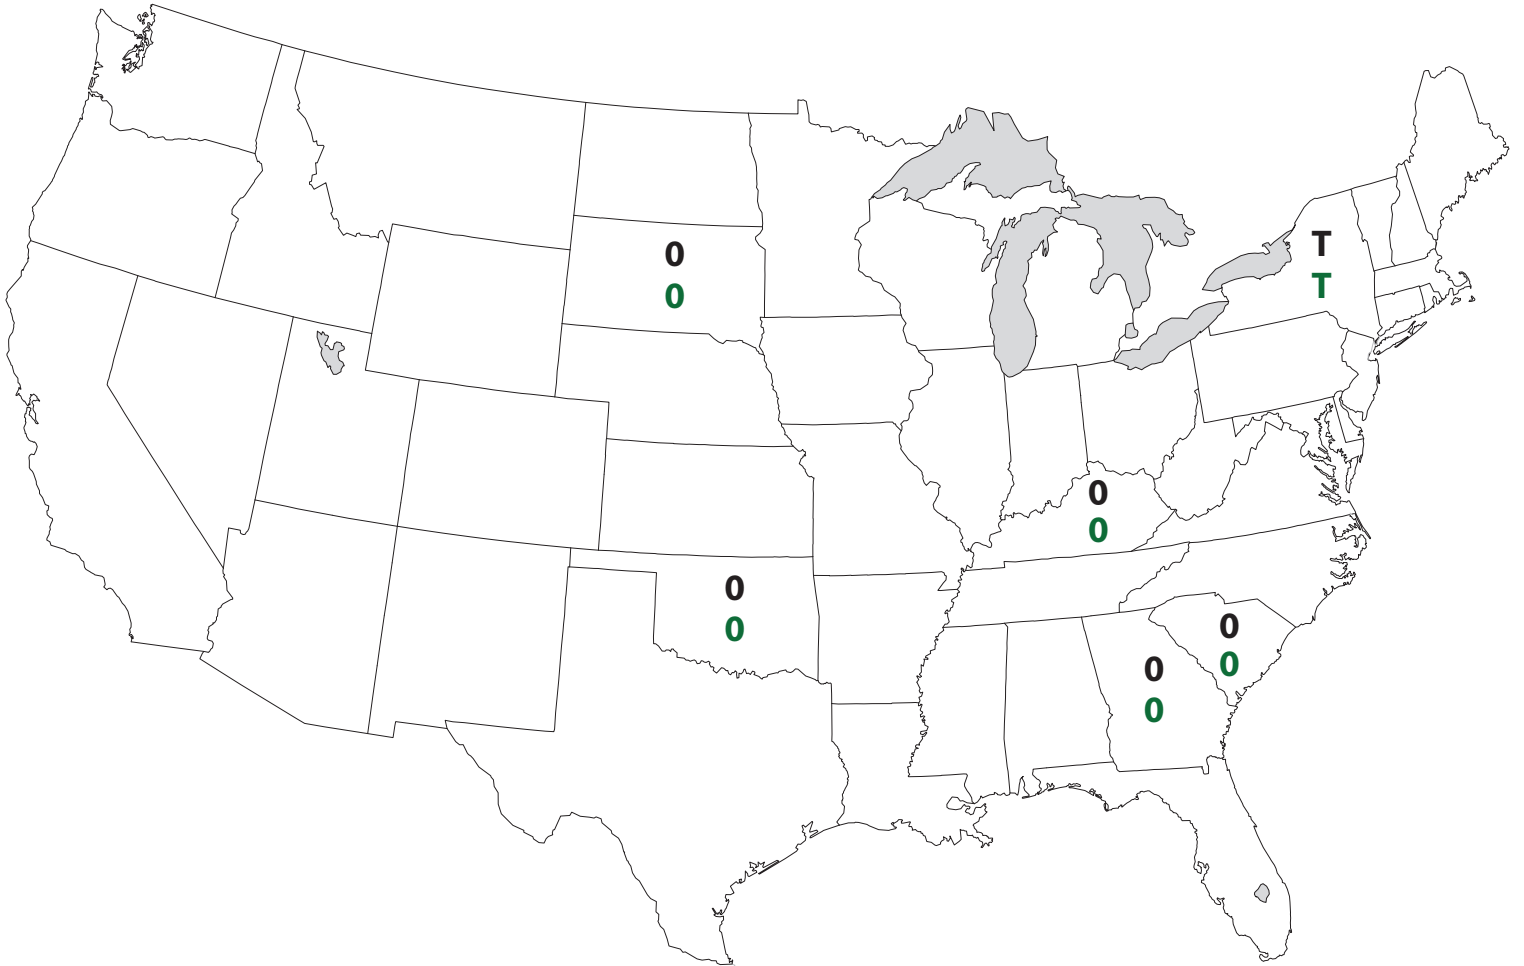

2012 Rye Loss to Rust (%)

Stem rust

Leaf rust

Prepared by USDA-ARS Cereal Disease Laboratory
www.ars.usda.gov/mwa/cdl