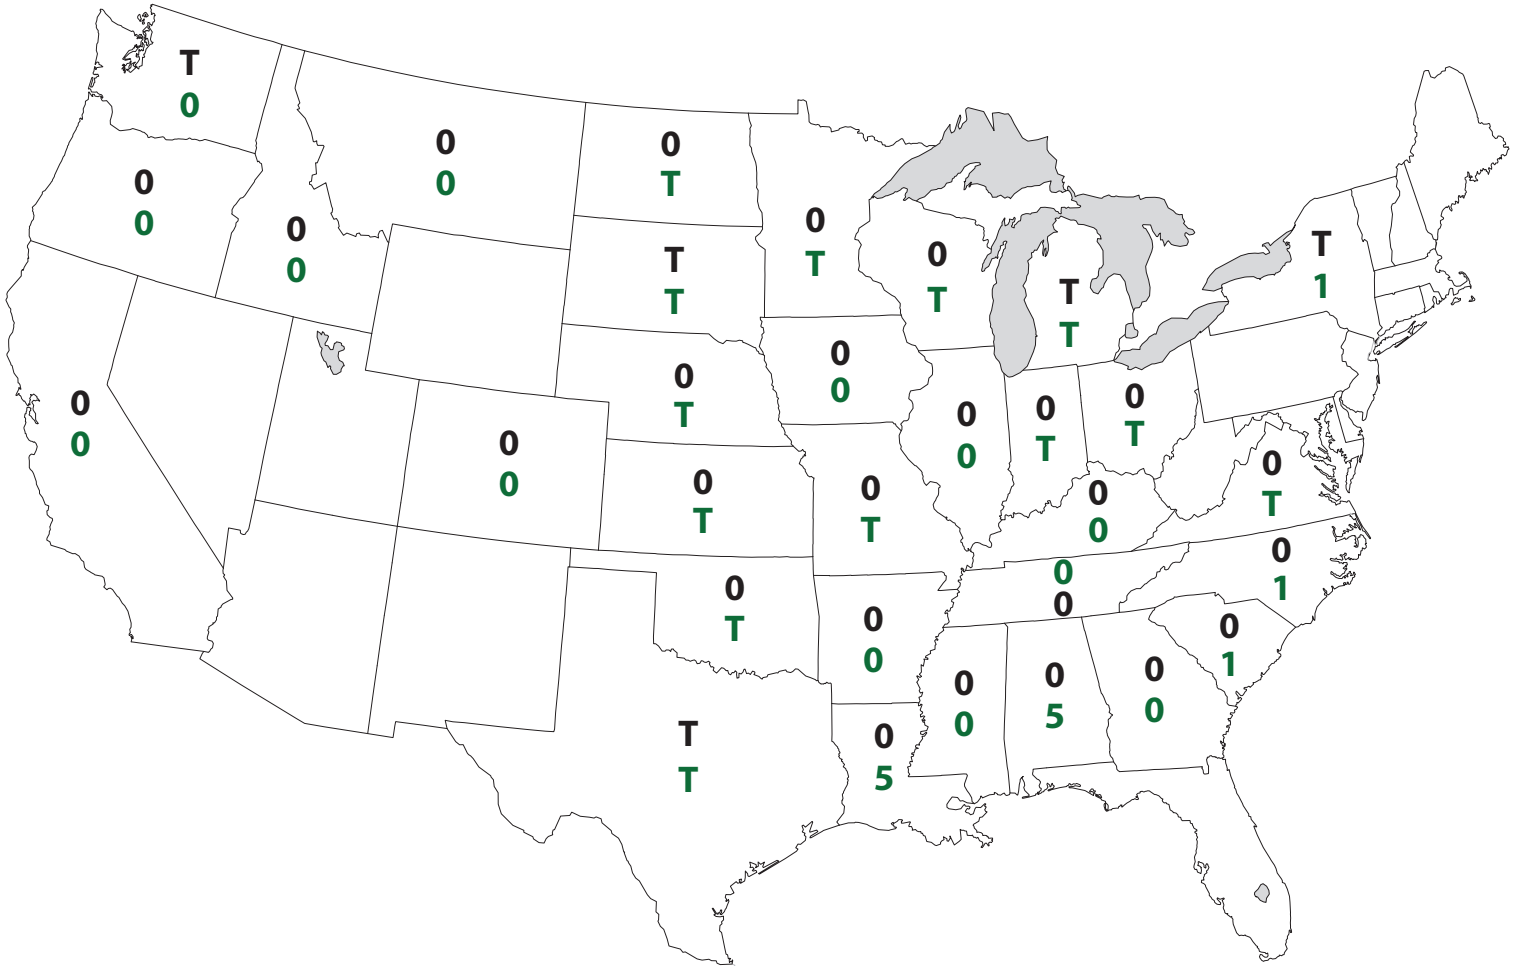

2012 Oat Loss to Rust (%)

Stem rust
Crown rust

Prepared by USDA-ARS Cereal Disease Laboratory
www.ars.usda.gov/mwa/cdl