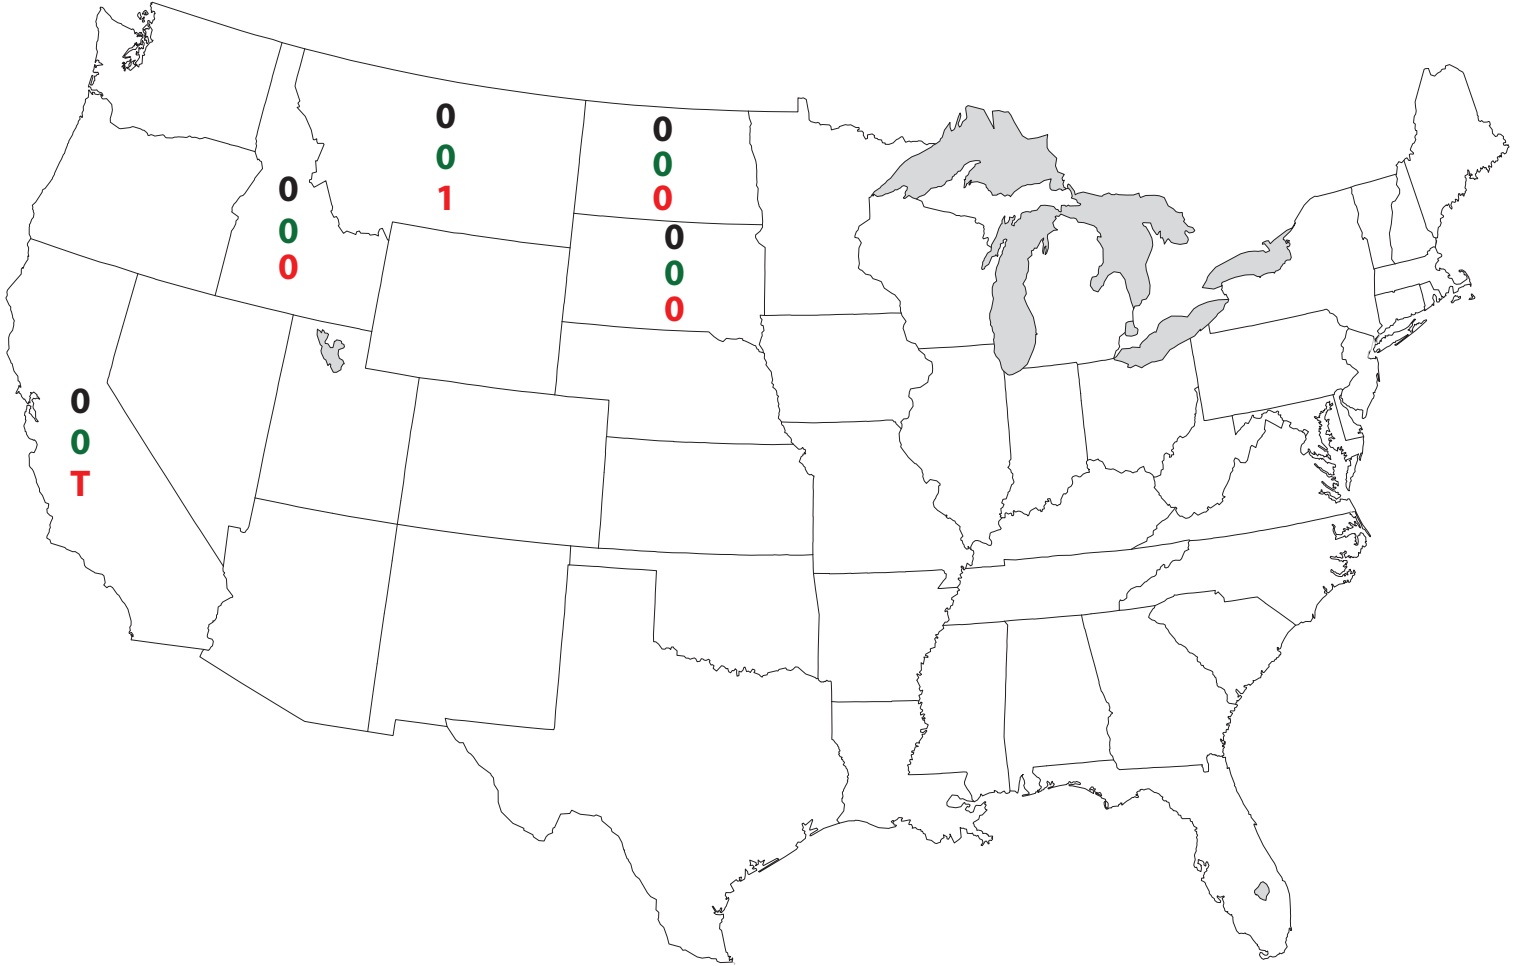

# 2012 Durum Wheat Loss to Rust (%)

**Stem rust**  
**Leaf rust**  
**Stripe rust**

Prepared by USDA-ARS Cereal Disease Laboratory  
[www.ars.usda.gov/mwa/cdl](http://www.ars.usda.gov/mwa/cdl)