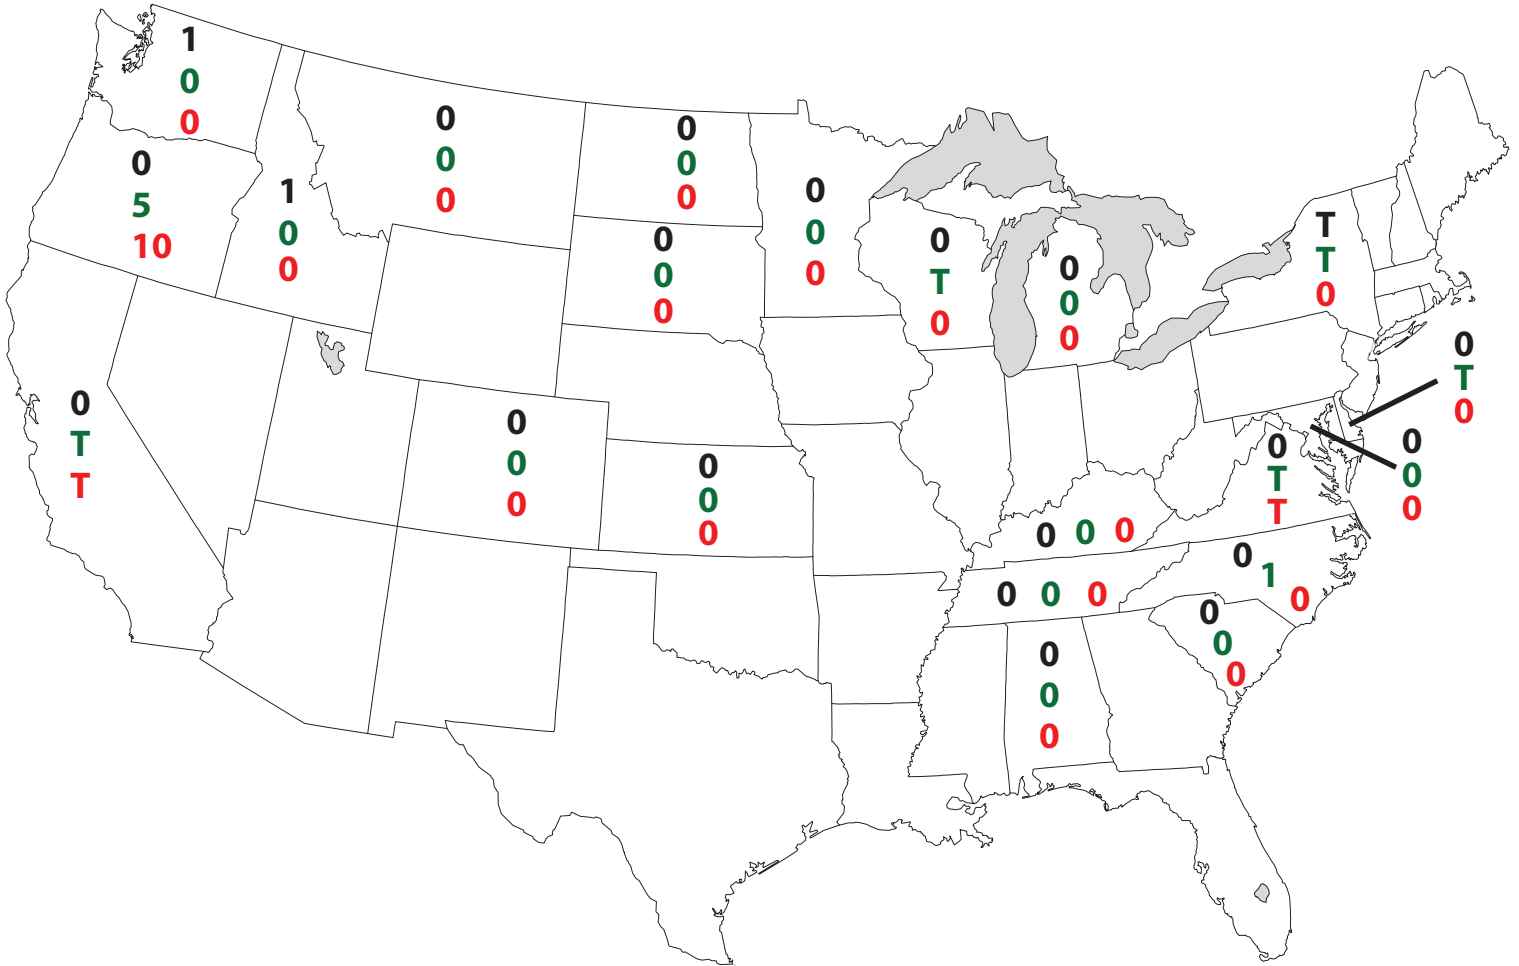

# 2012 Barley Loss to Rust (%)

**Stem rust**  
**Leaf rust**  
**Stripe rust**

Prepared by USDA-ARS Cereal Disease Laboratory  
[www.ars.usda.gov/mwa/cdl](http://www.ars.usda.gov/mwa/cdl)