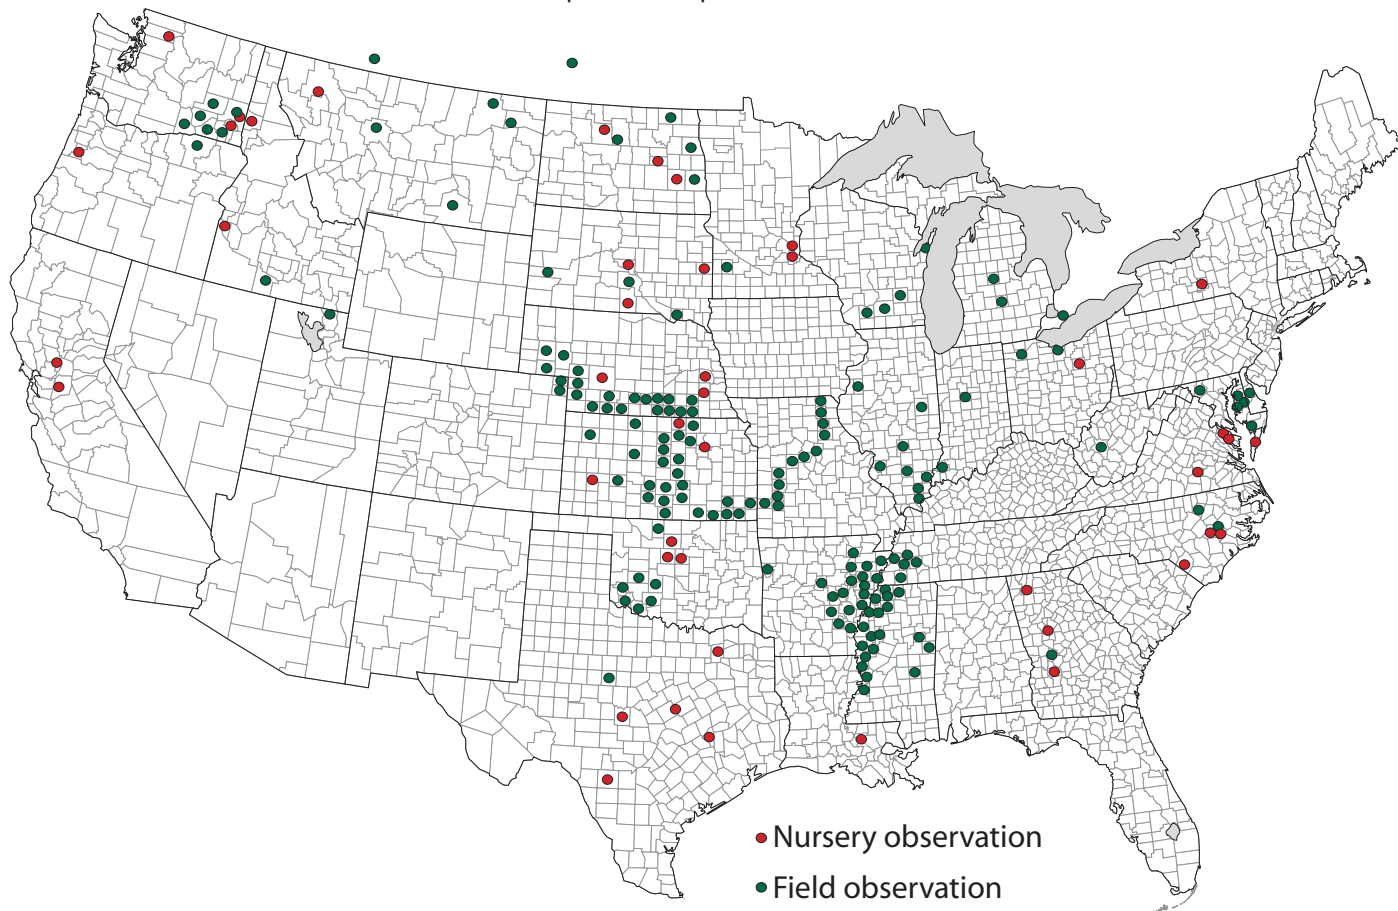

Wheat Stripe Rust Observations - 2012

Reports from specific locations

Please visit the Cereal Disease Laboratory (<http://www.ars.usda.gov/mwa/cdl>) website for the latest cereal rust situation reports.