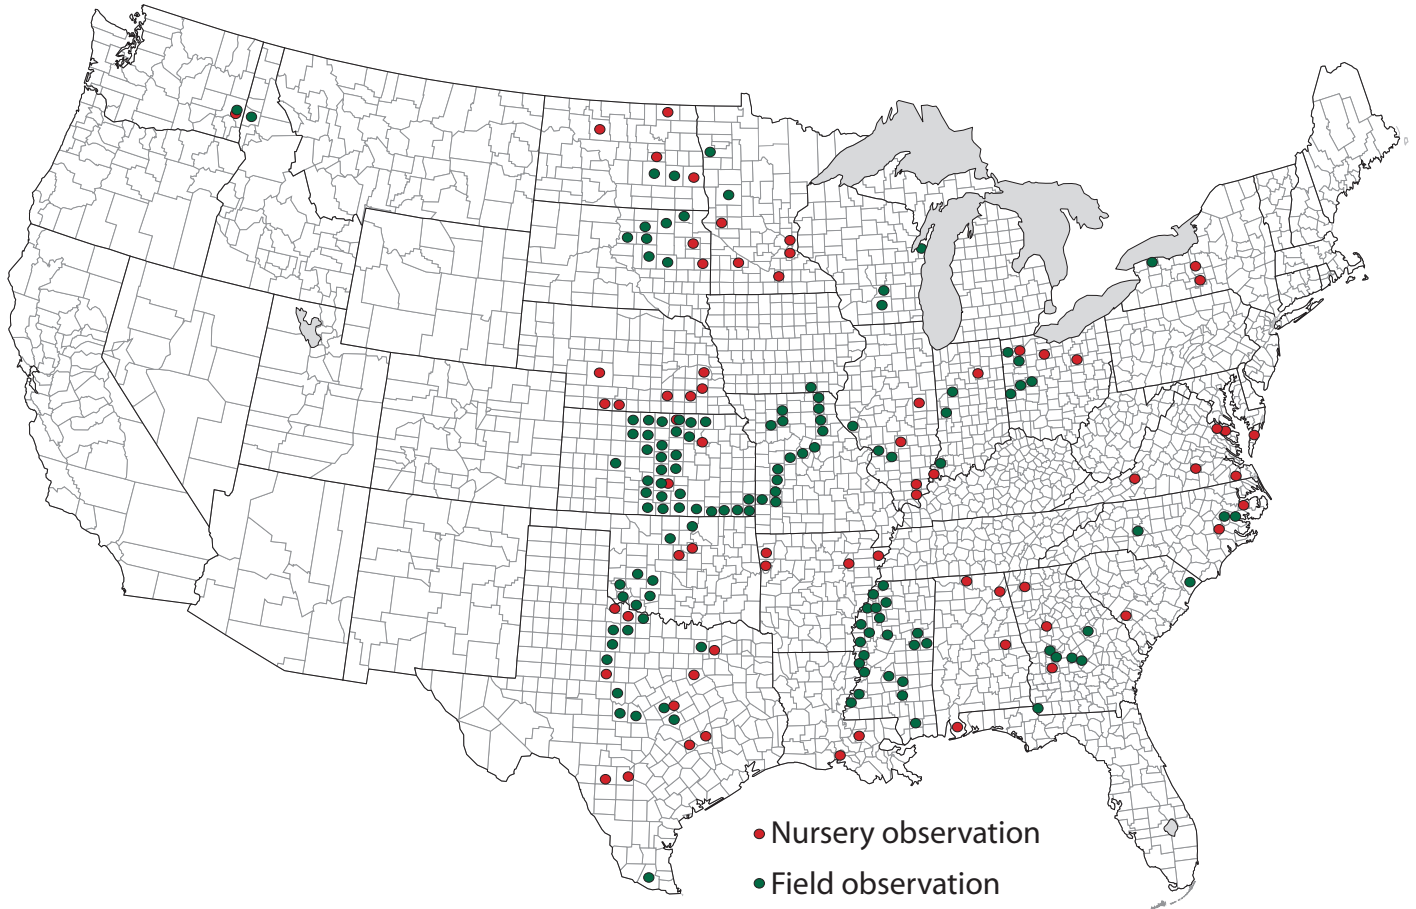

Wheat Leaf Rust Observations - 2012

Reports from specific locations

Please visit the Cereal Disease Laboratory (<http://www.ars.usda.gov/mwa/cdl>) website for the latest cereal rust situation reports.