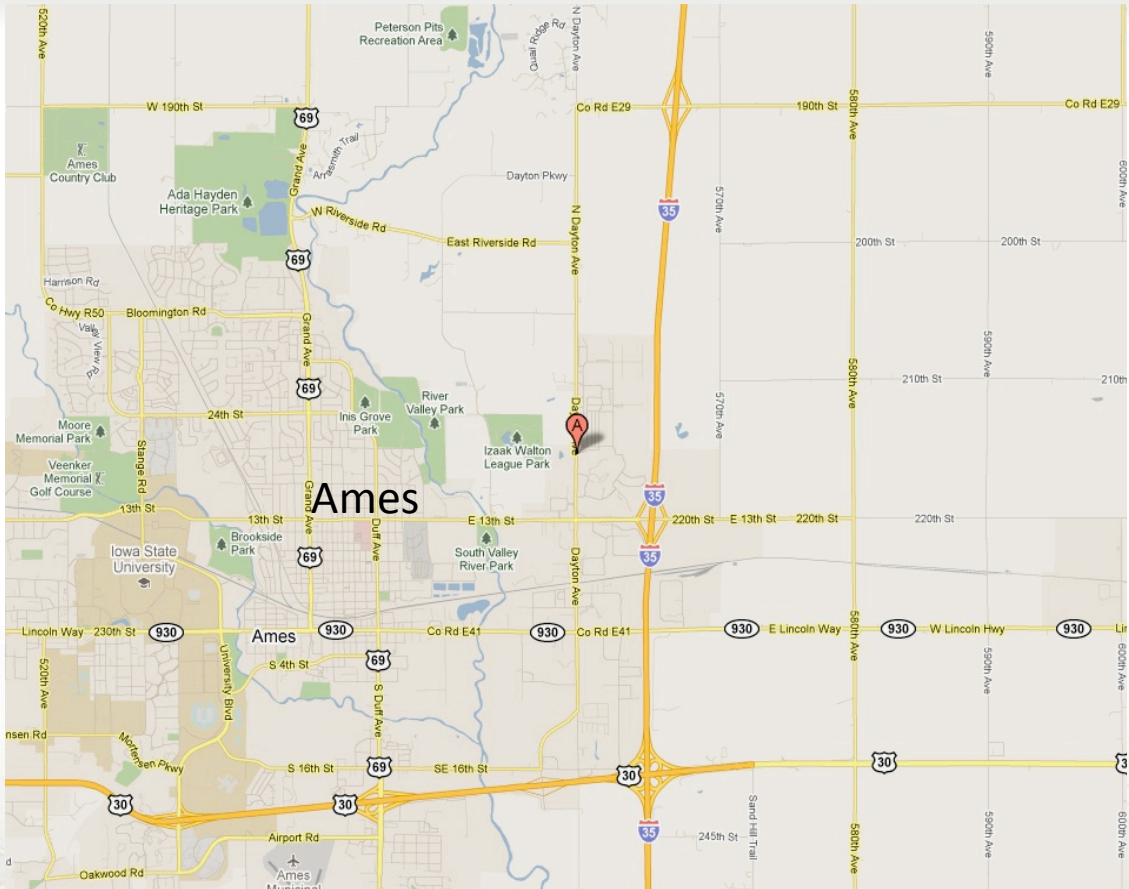

MAP & DIRECTIONS

1. Merge onto I-35 N toward Minneapolis
2. Take exit 113 for 13th St toward USDA Veterinary Labs
0.3 mi
3. Turn left at E 13th St/220th St
0.7 mi
4. Turn right at Dayton Ave
0.5 mi
5. Enter Guard gate on the right. Inform the the guard you are here for NADC Seminar.
6. Follow the road north to main building. Park in the guest lot in front of the main building. Proceed to visitor entry on the south east corner of the main building. The guards will check your id and sign you in.

Welcome to the NADC Seminar!

Drivers license or other government id required for entry