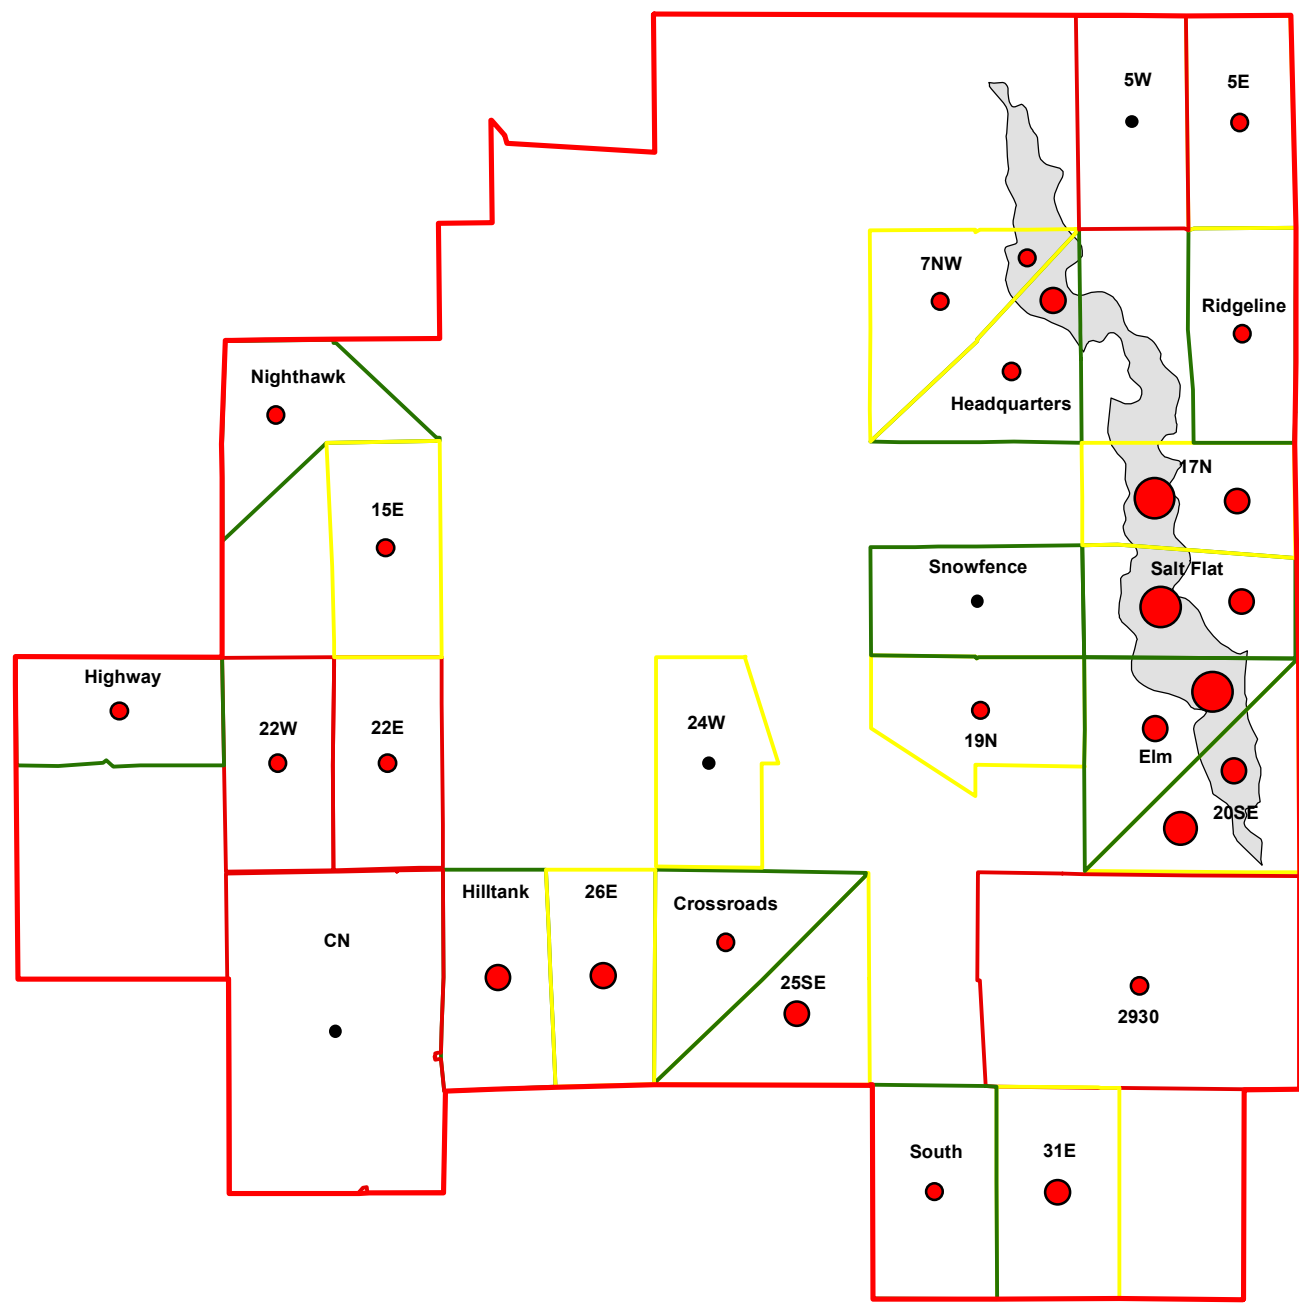

GRSP 2014

Birds per point

CPER Boundary

Pasture Boundaries

Salt Flat

HOLA 2014

Birds per point

HOLA2014

CPER Boundary

Pasture Boundaries

Salt Flat

LARB 2014

Birds per point

CPER Boundary

Pasture Boundaries

Salt Flat

MCLO 2014

Birds per point

● AGM_VOR_Points\$ Events

CPER Boundary

Pasture Boundaries

Salt Flat