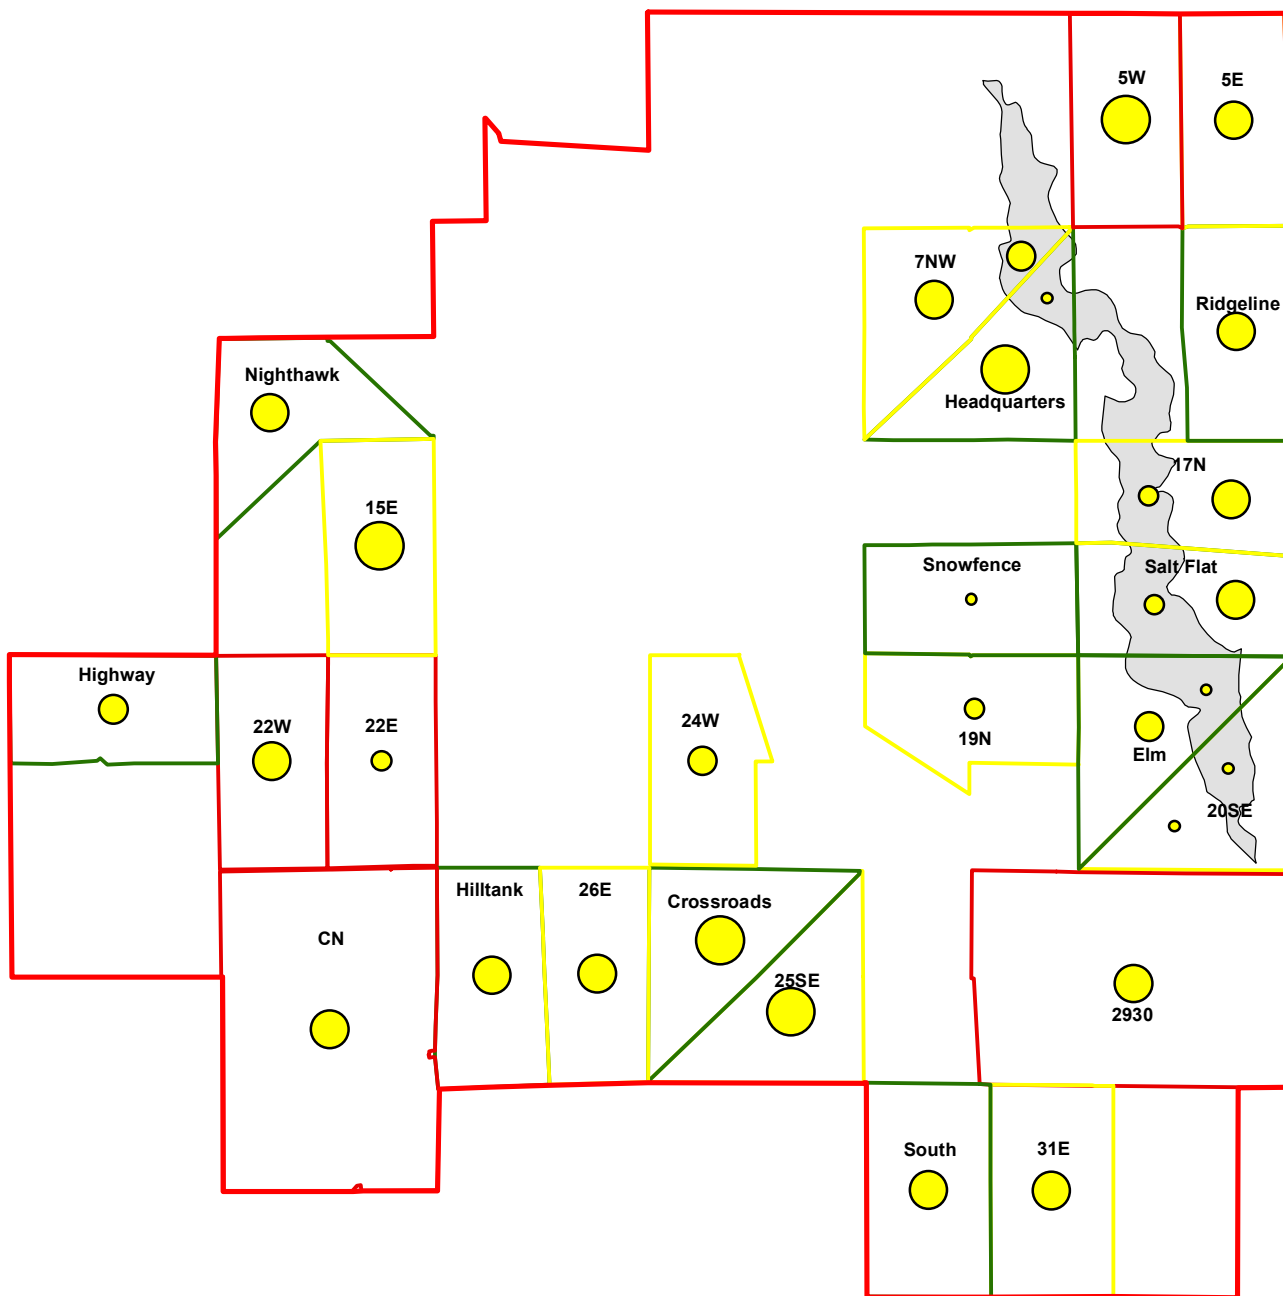

GRSP 2015

Birds per point

CPER Boundary

Pasture Boundaries

Salt Flat

HOLA 2015

Birds per point

HOLA2015

CPER Boundary

Pasture Boundaries

Salt Flat

LARB 2015

CPER Boundary

Pasture Boundaries

- AGM
- PrDog
- TGM

Salt Flat

MCLO 2015

Birds per point

● AGM_VOR_Points\$ Events

CPER Boundary

Pasture Boundaries

Salt Flat