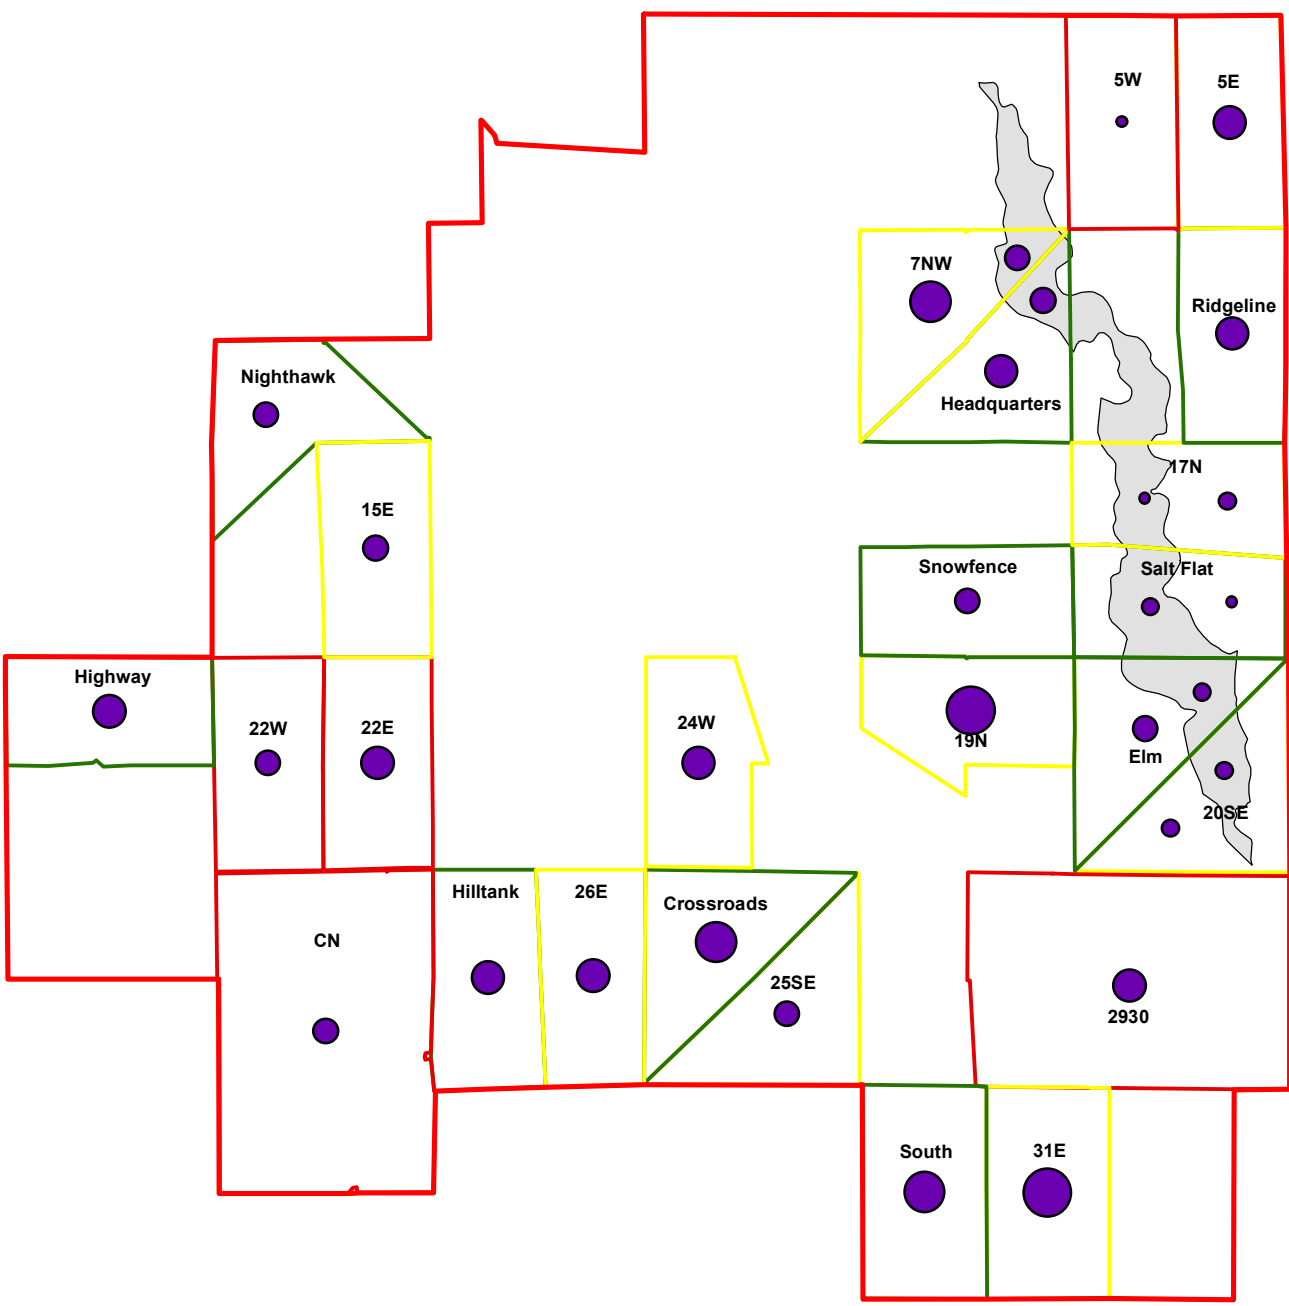

GRSP 2015

Birds per point

CPER Boundary

Pasture Boundaries

Salt Flat

HOLA 2015

Birds per point

HOLA2015

CPER Boundary

Pasture Boundaries

Salt Flat

LARB 2015

CPER Boundary

Pasture Boundaries

- AGM
- PrDog
- TGM

Salt Flat

MCLO 2015

Birds per point

● AGM_VOR_Points\$ Events

CPER Boundary

Pasture Boundaries

Salt Flat