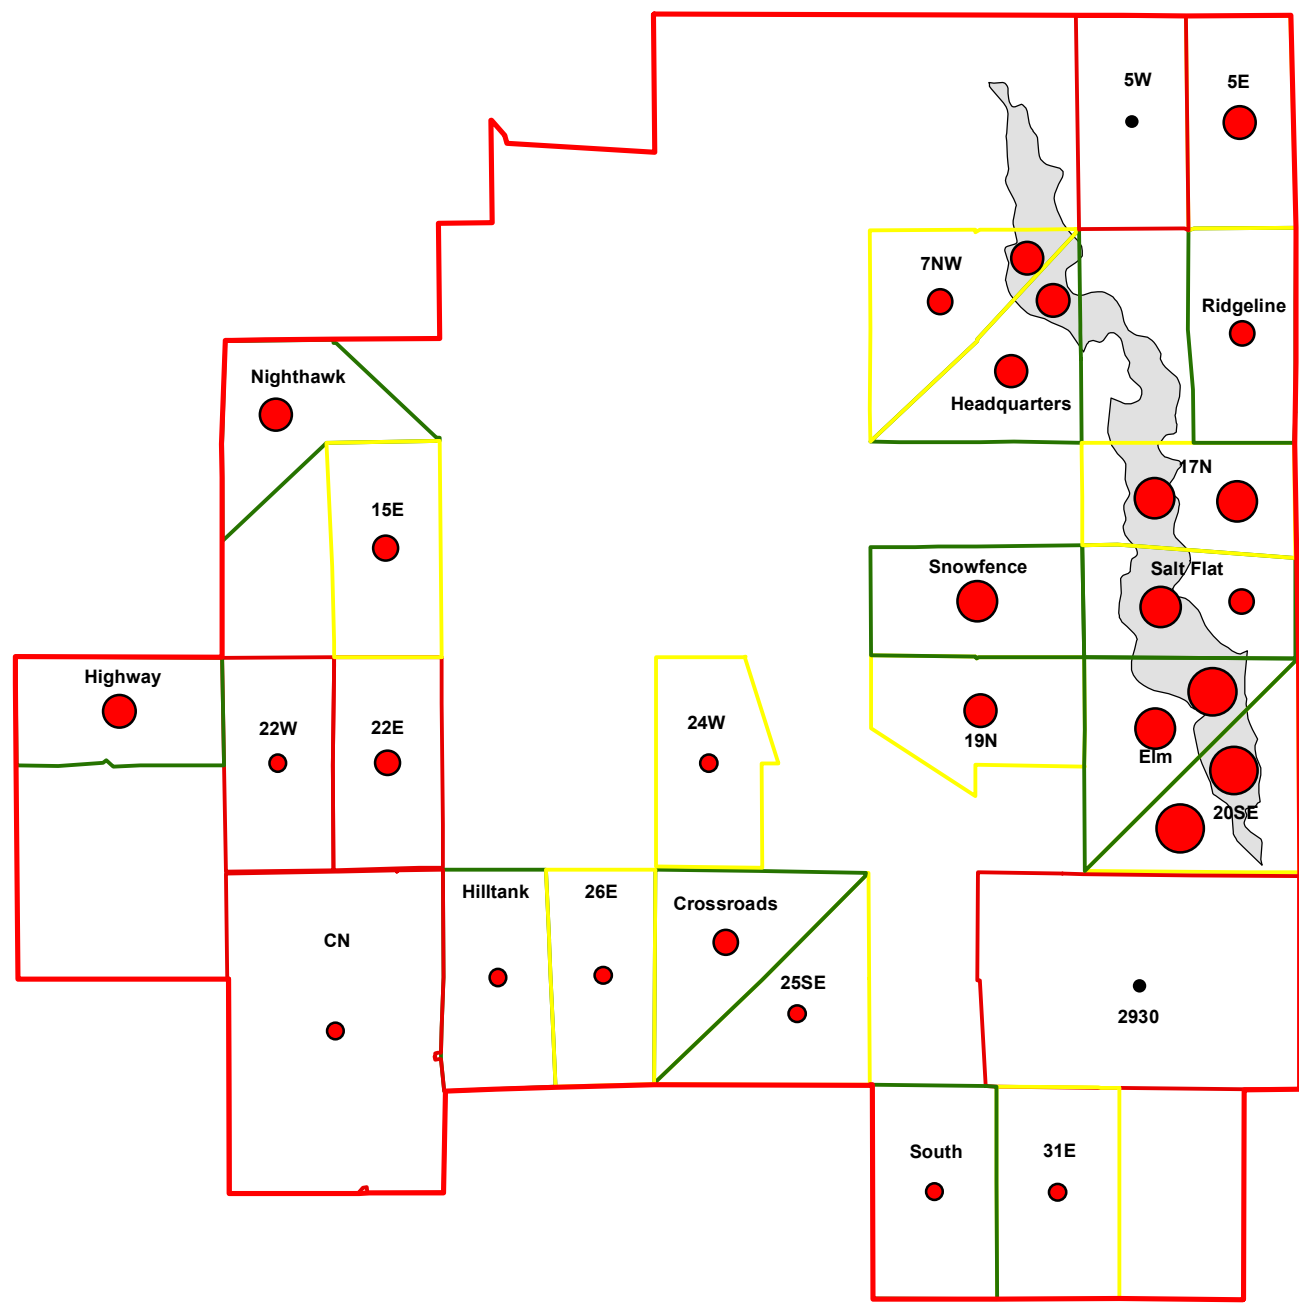

GRSP 2015

Birds per point

CPER Boundary

Pasture Boundaries

Salt Flat

HOLA 2015

Birds per point

HOLA2015

CPER Boundary

Pasture Boundaries

Salt Flat

LARB 2015

CPER Boundary

Pasture Boundaries

- AGM
- PrDog
- TGM

Salt Flat

MCLO 2015

Birds per point

● AGM_VOR_Points\$ Events

CPER Boundary

Pasture Boundaries

Salt Flat