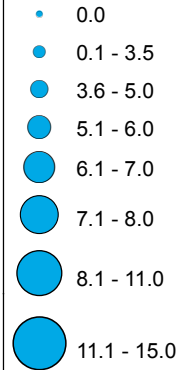

Mean Visual Obstruction 2013

Mean Visual Obstruction

Height/cm

CPER Boundary

Pasture Boundaries

PrDog

TGM

Salt Flat