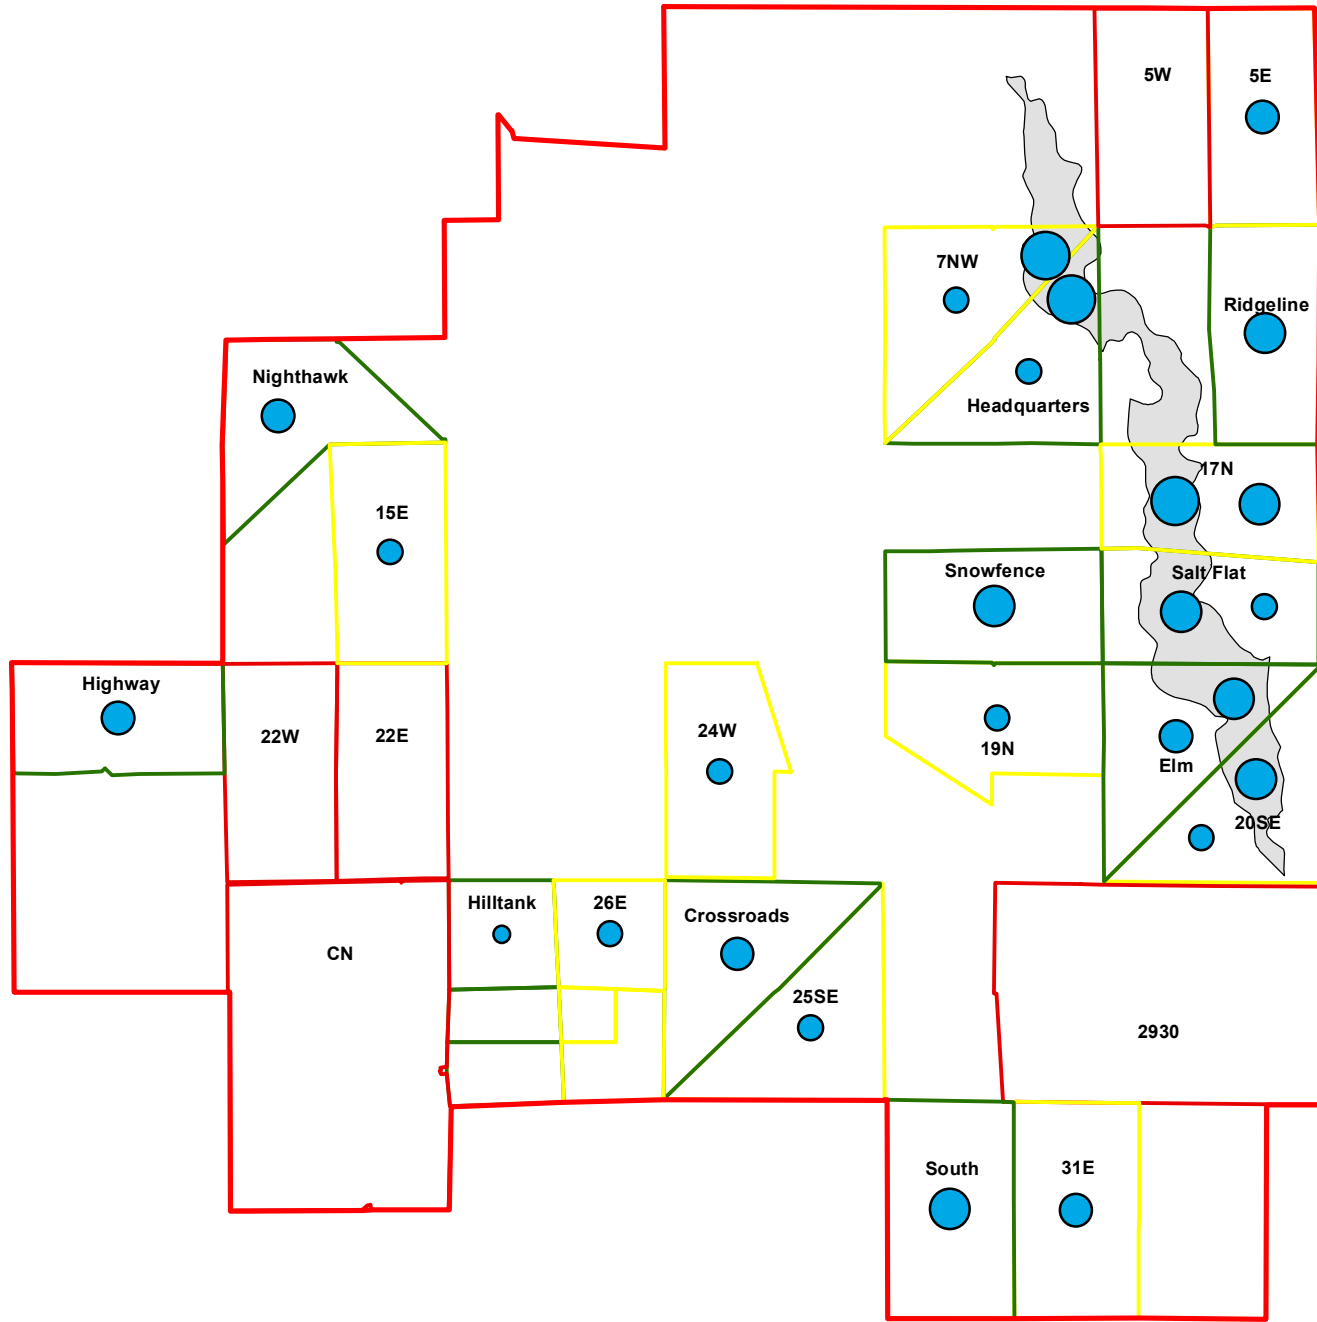

Western Wheat Grass 2015

Western Wheat Grass

Tillers/m²

Pasture Boundaries

Salt Flat

CPER Boundary

Prickly Pear Cactus 2015

Prickly Pear Cactus

Cladodes/m2

CPER Boundary

Pasture Boundaries

Salt Flat

Needle and Thread 2015