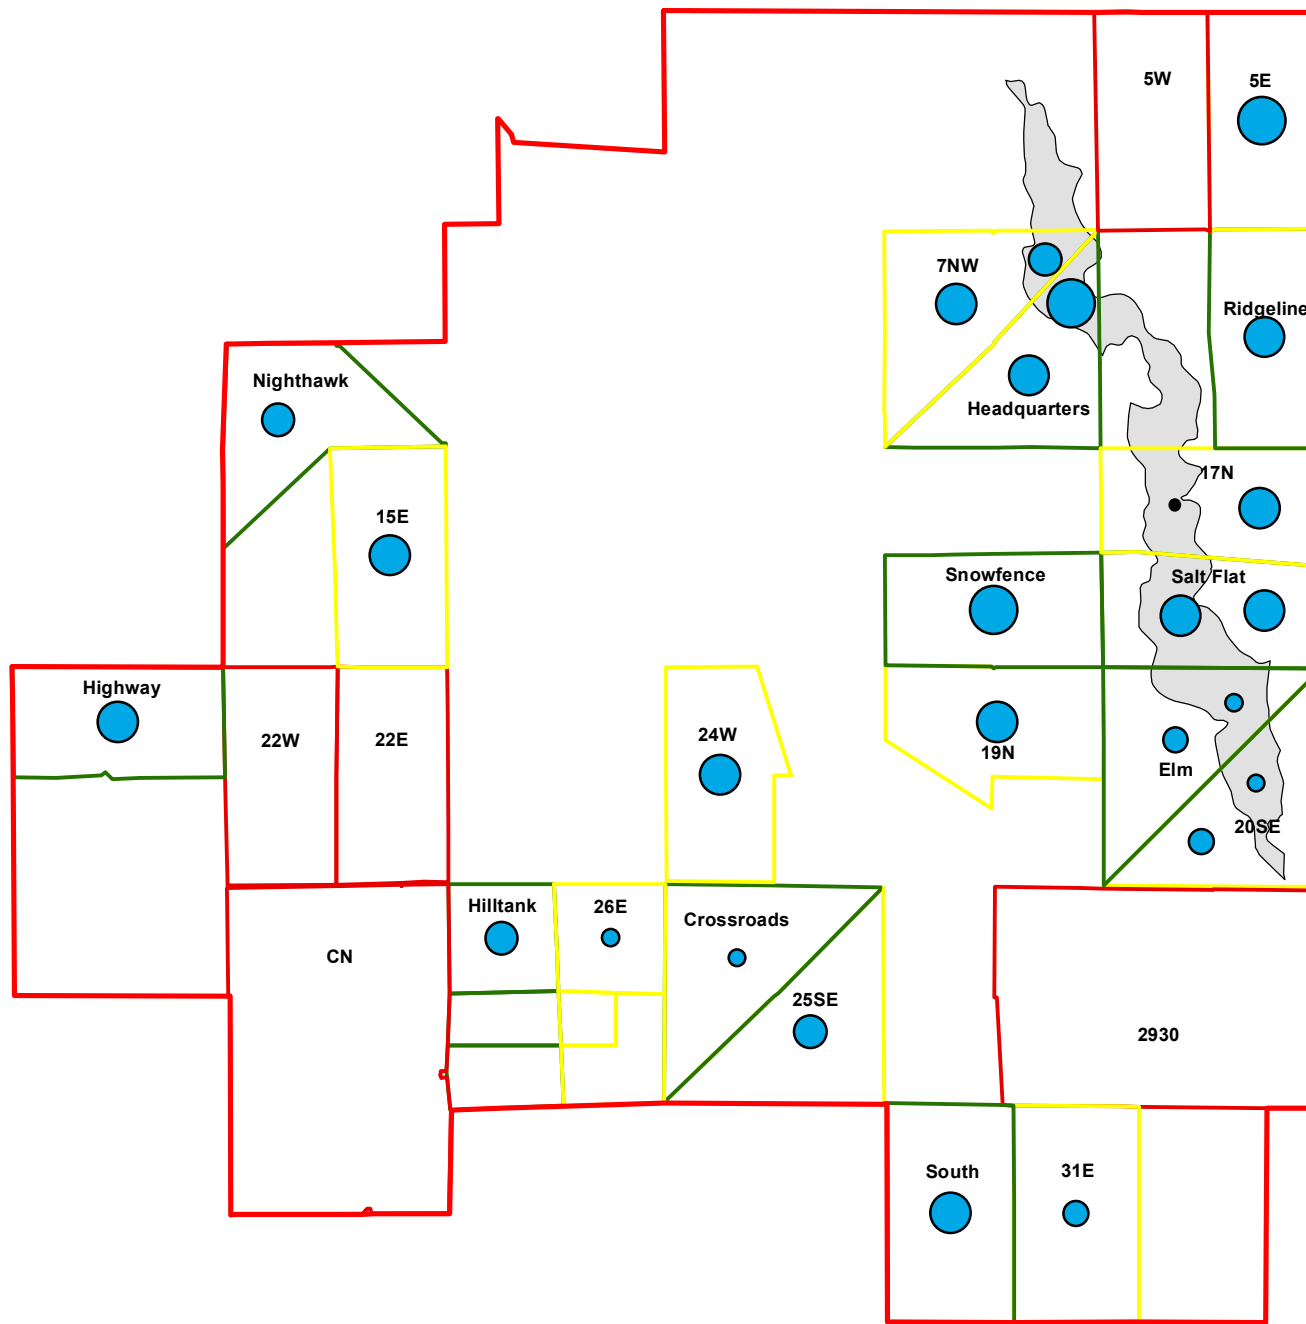

Western Wheat Grass 2015

Western Wheat Grass

Tillers/m²

Pasture Boundaries

Salt Flat

CPER Boundary

Prickly Pear Cactus 2015

Prickly Pear Cactus

Cladodes/m2

CPER Boundary

Pasture Boundaries

Salt Flat

Needle and Thread 2015