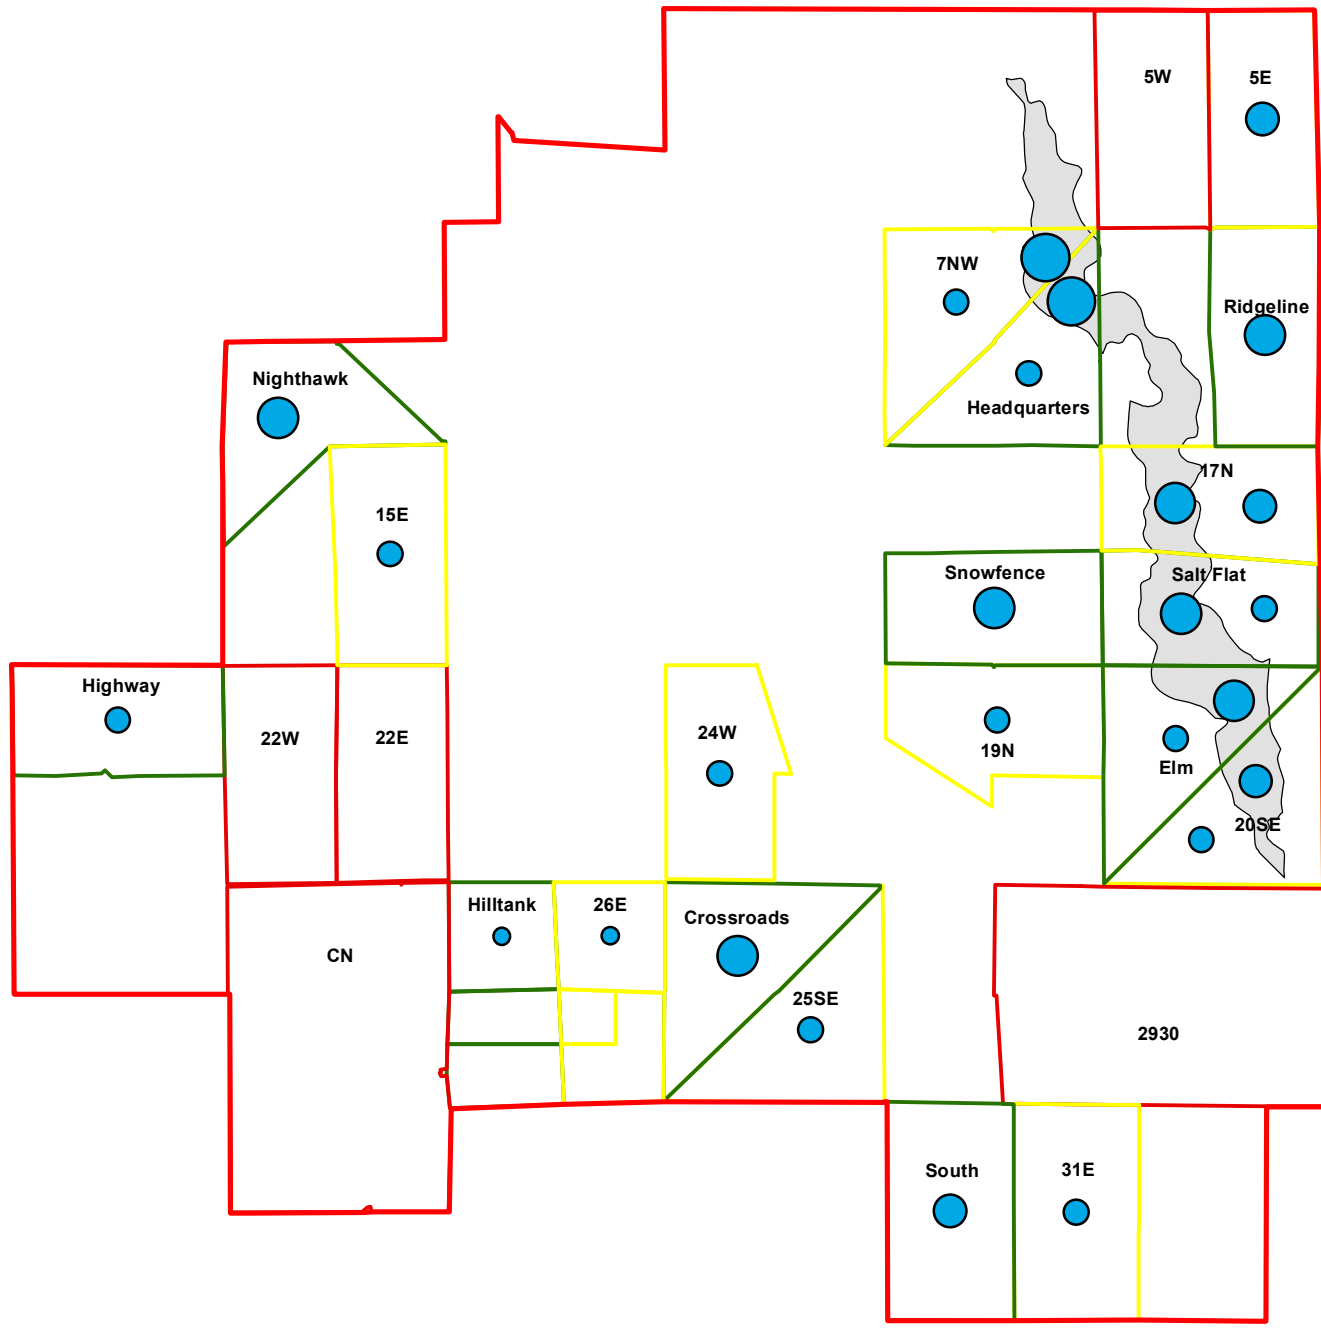

# Western Wheat Grass 2014

### CPER Boundary

### Pasture Boundaries

### Salt Flat