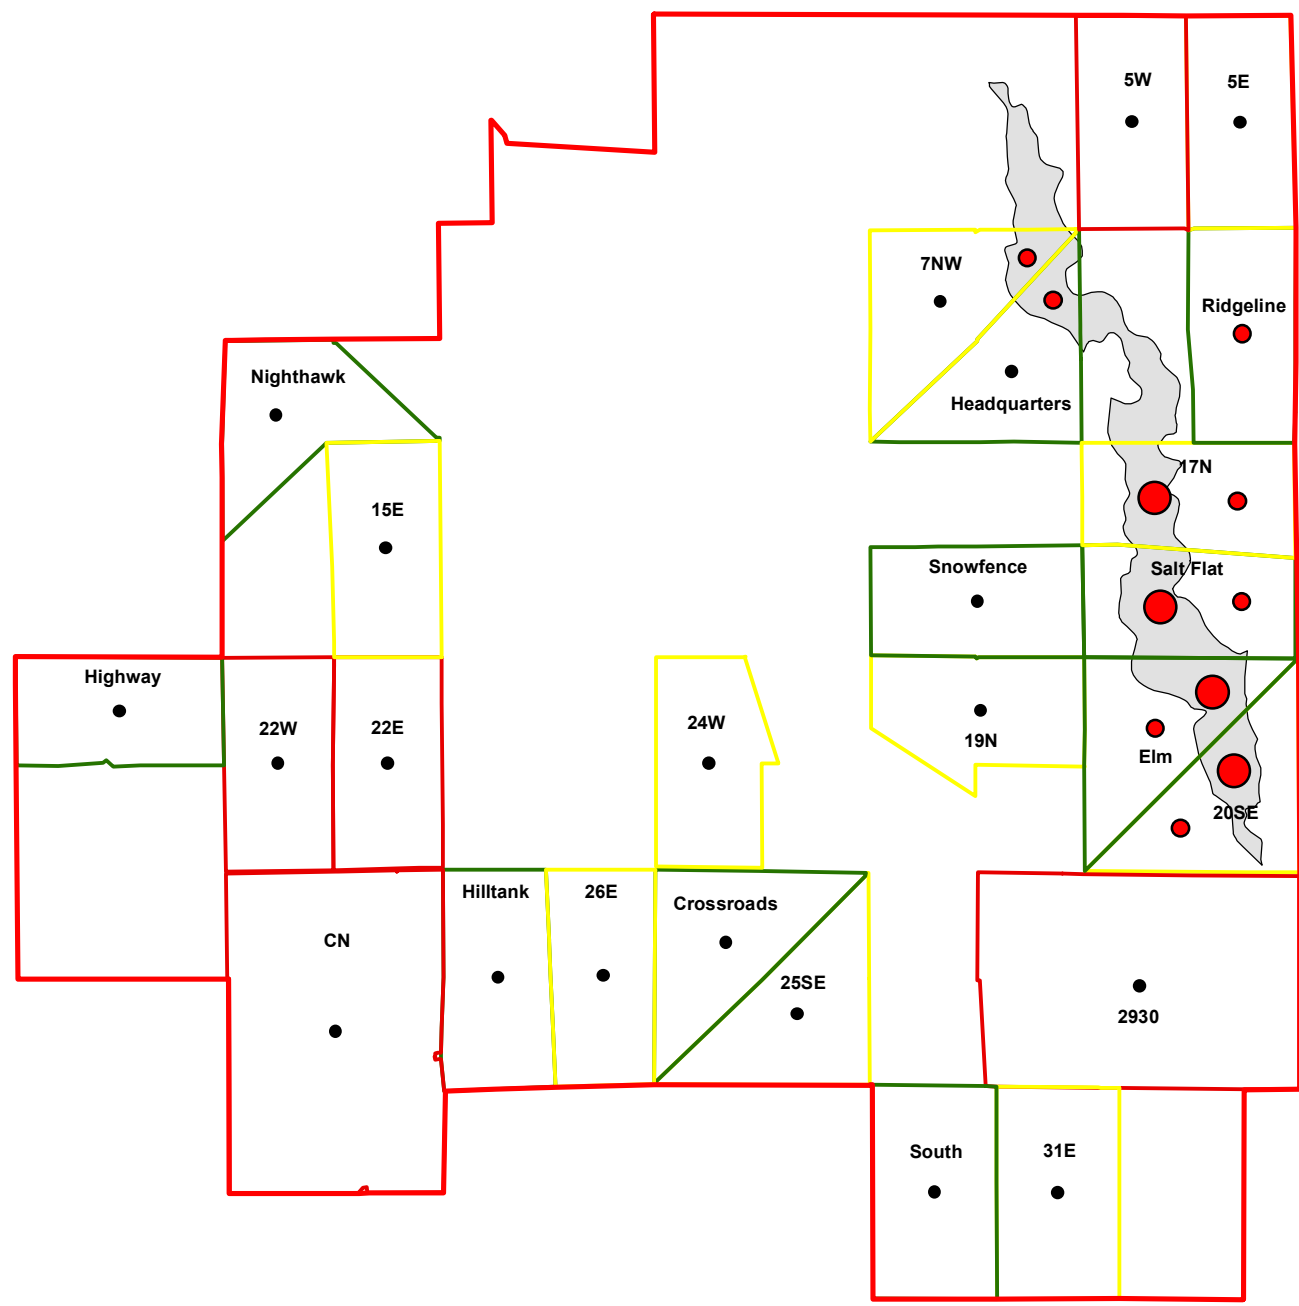

GRSP 2013

Birds per point

CPER Boundary

Pasture Boundaries

Salt Flat

HOLA 2013

Birds per point

HOLA2013

CPER Boundary

Pasture Boundaries

Salt Flat

LARB 2013

Birds per point

CPER Boundary

Pasture Boundaries

Salt Flat

MCLO 2013

Birds per point

● AGM_VOR_Points\$ Events

CPER Boundary

Pasture Boundaries

Salt Flat