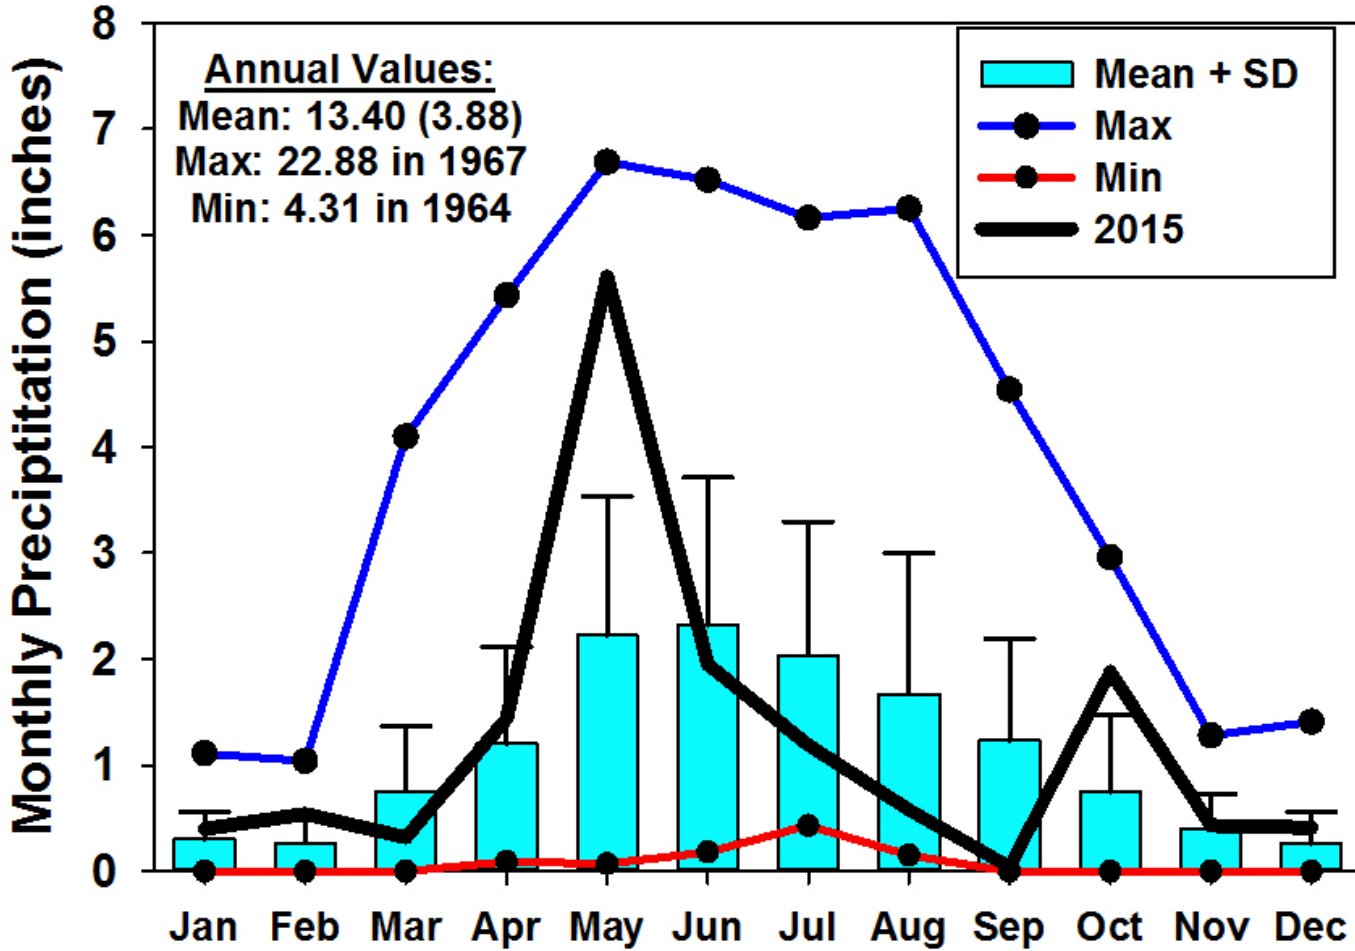

# Monthly CPER Precipitation-2015

# 2015 Precipitation

# Soil Moisture 2015

Station (2017) YEAR=2015 (Daily) NRCS National Water and Climate Center - Provisional Data - subject to revision Fri Nov 20 12:40:25 PST 2015