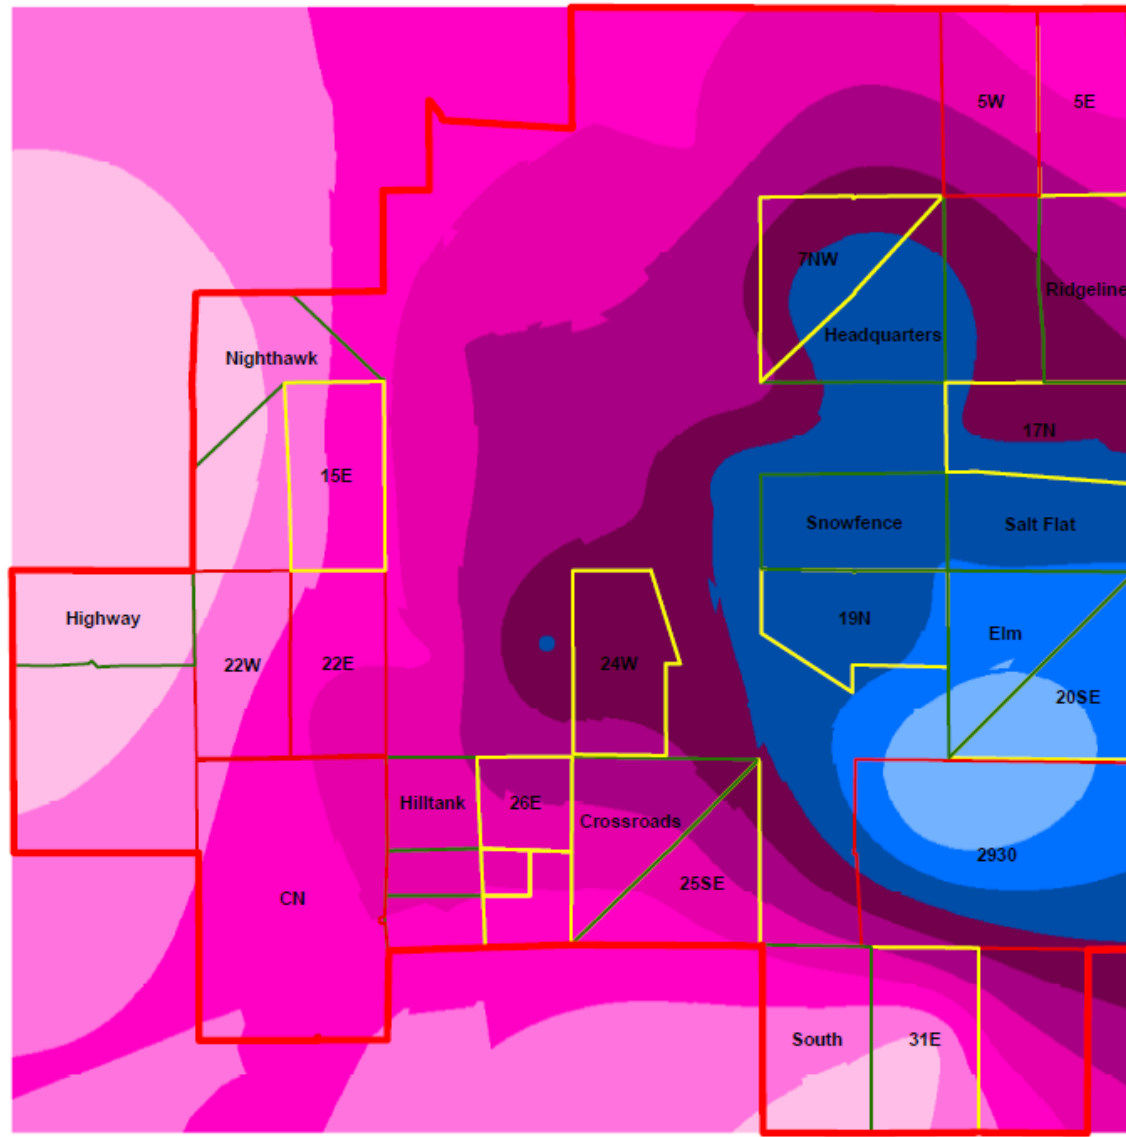

# Monthly CPER Precipitation-2015

# 2015 Precipitation

# Soil Moisture 2015

Station (2017) YEAR=2015 (Daily) NRCS National Water and Climate Center - Provisional Data - subject to revision Fri Nov 20 12:40:25 PST 2015