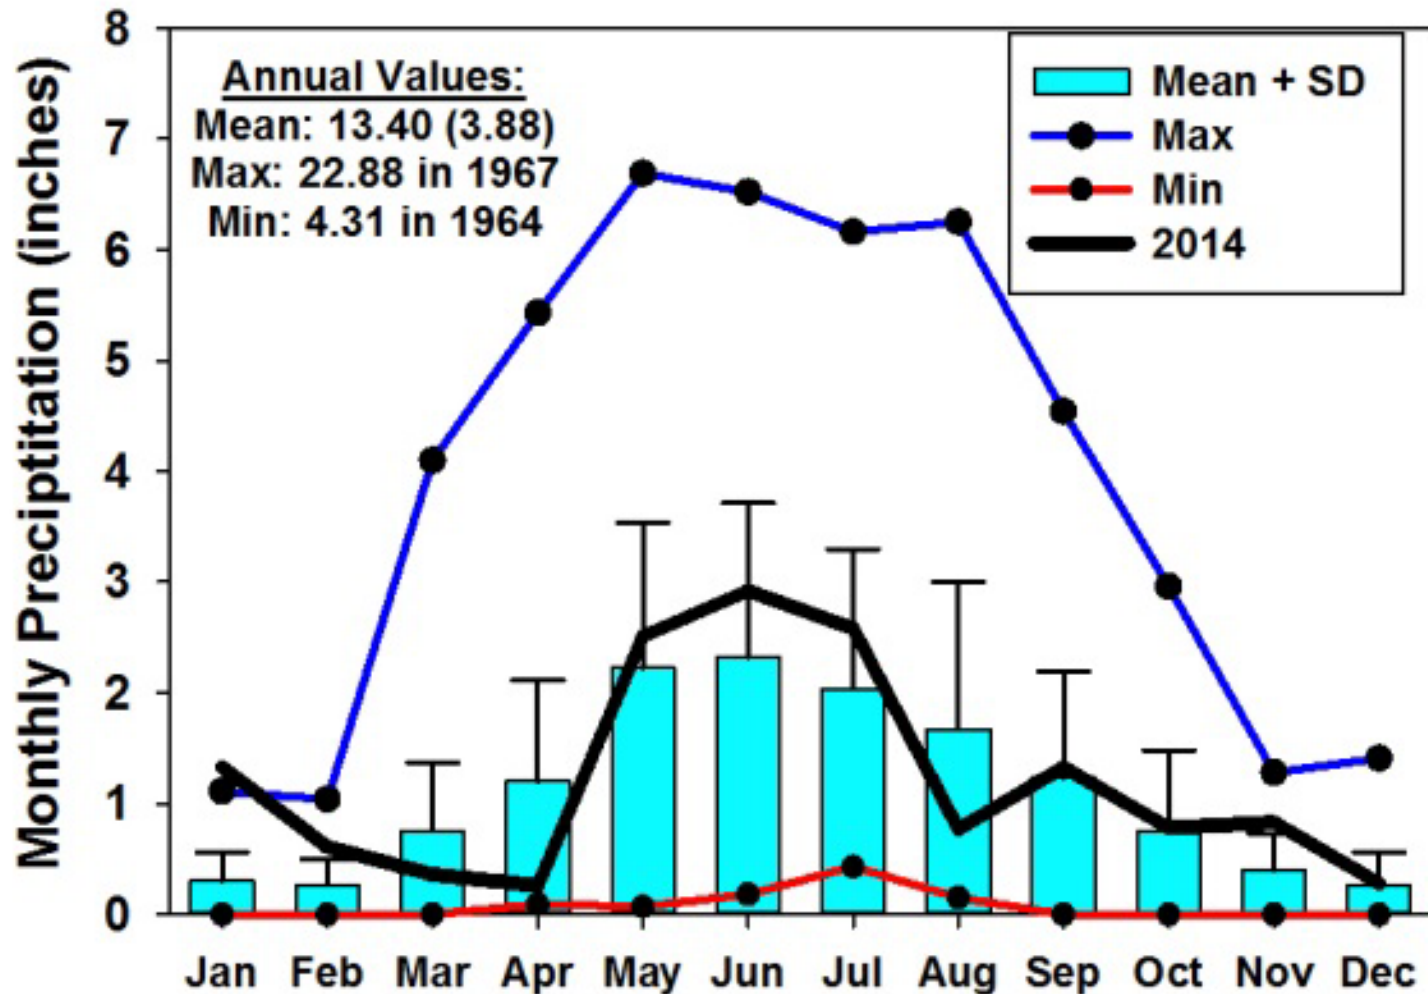

Monthly CPER Precipitation-2014

2014 Precipitation

2013 Precipitation

2014 Precipitation

2014 Soil Moisture

Station (2017) YEAR=2014 (Daily) NRCS National Water and Climate Center - Provisional Data - subject to revision Tue Jan 06 12:09:29 PST 2015