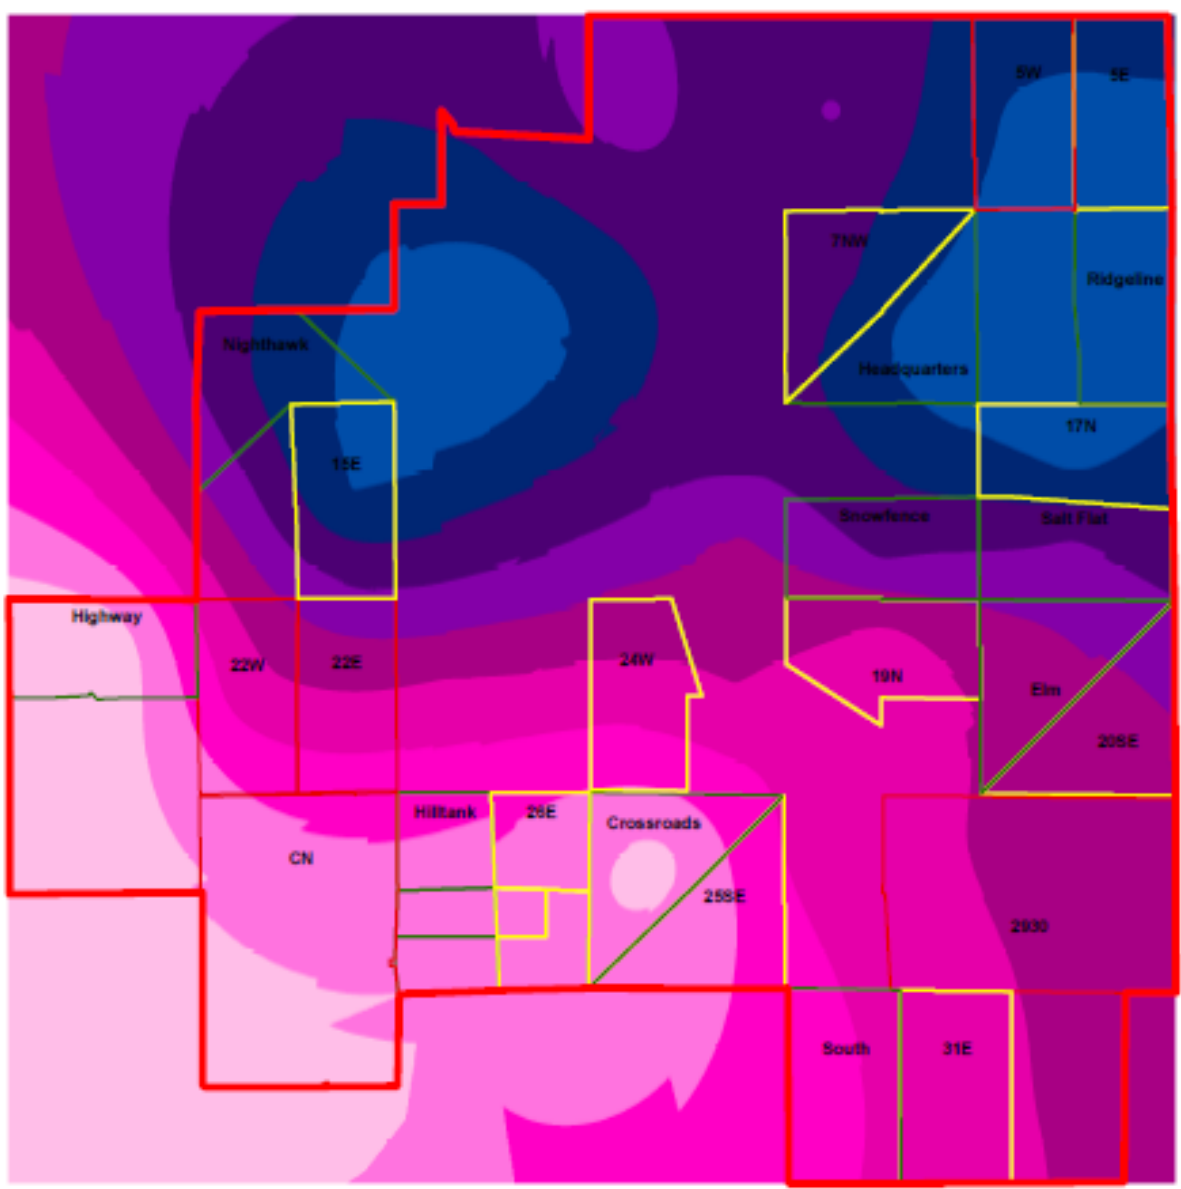

Monthly CPER Precipitation-2014

2014 Precipitation

2013 Precipitation

2014 Precipitation

2014 Soil Moisture

Station (2017) YEAR=2014 (Daily) NRCS National Water and Climate Center - Provisional Data - subject to revision Tue Jan 06 12:09:29 PST 2015