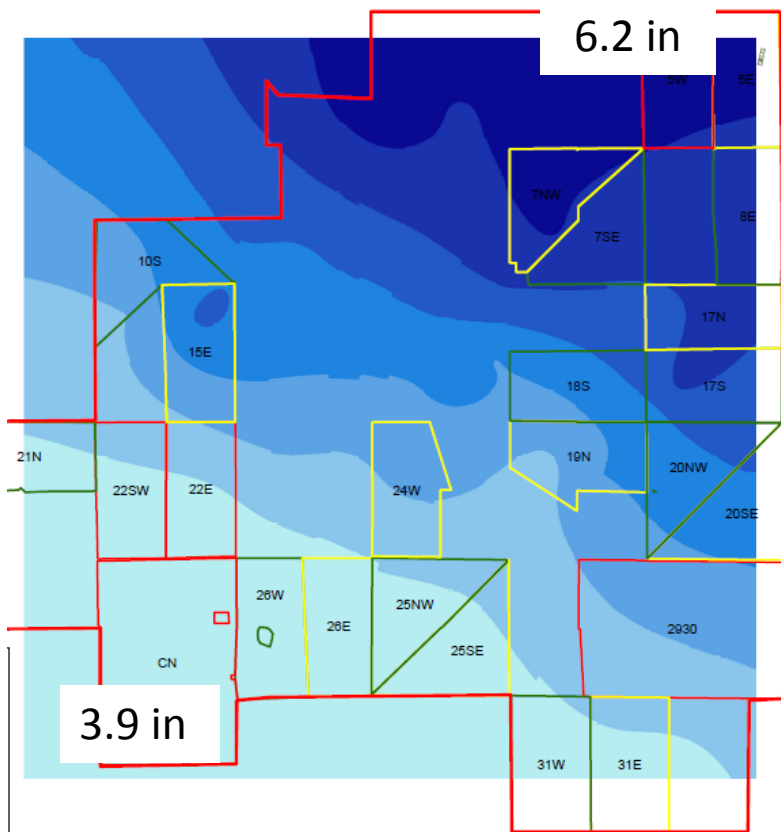

Monthly CPER Precipitation-2014

2014 Precipitation

2013 Precipitation

2014 Precipitation

2014 Soil Moisture

Station (2017) YEAR=2014 (Daily) NRCS National Water and Climate Center - Provisional Data - subject to revision Tue Jan 06 12:09:29 PST 2015