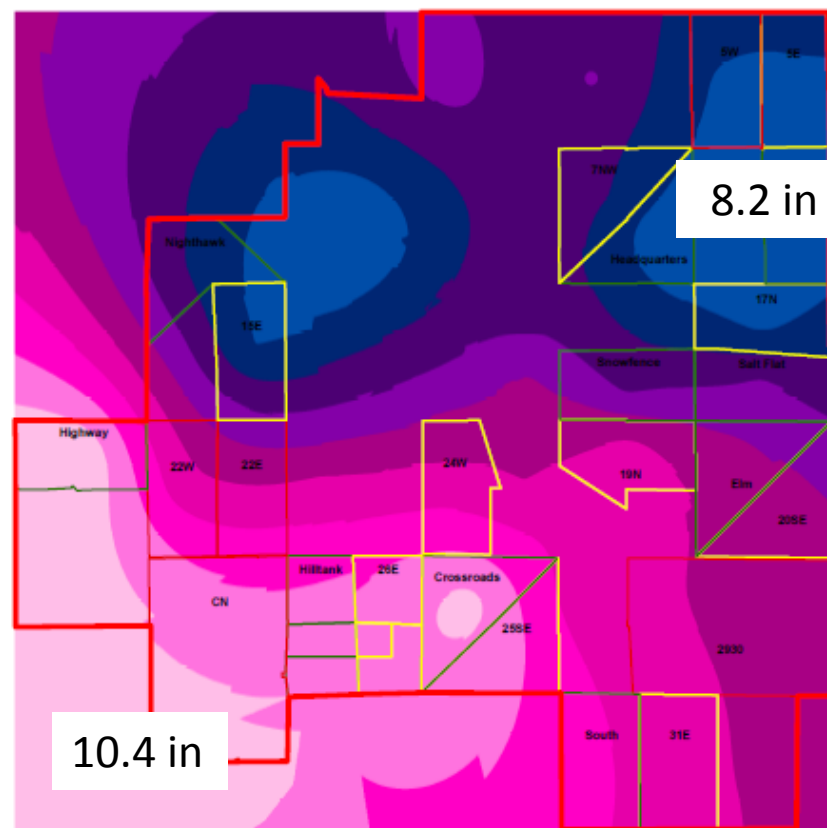

Monthly CPER Precipitation-2014

2014 Precipitation

2013 Precipitation

2014 Precipitation

2014 Soil Moisture

Station (2017) YEAR=2014 (Daily) NRCS National Water and Climate Center - Provisional Data - subject to revision Tue Jan 06 12:09:29 PST 2015