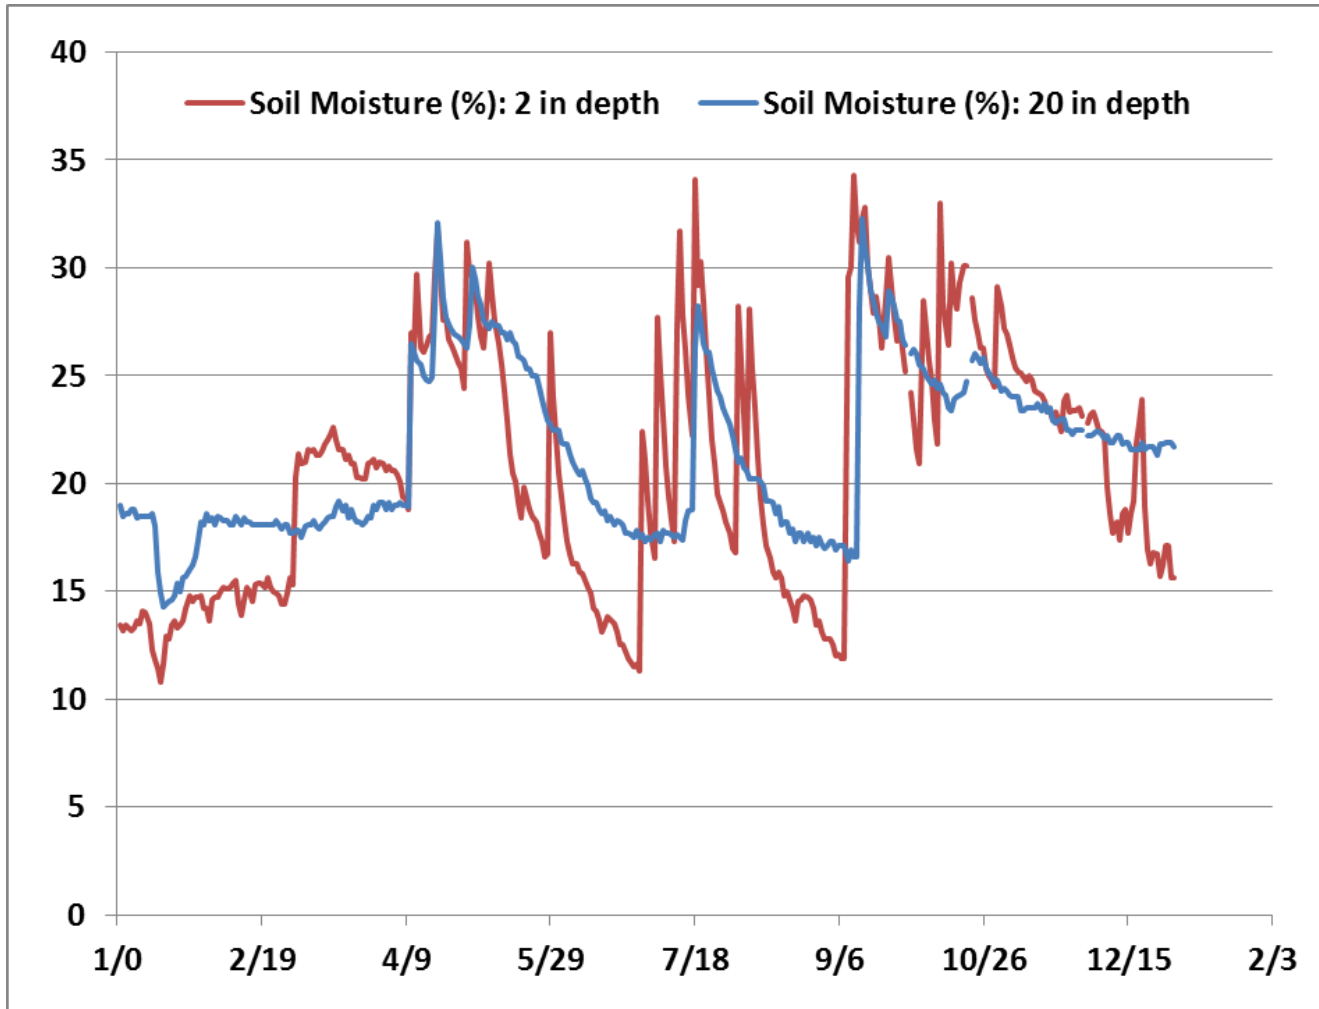

Monthly CPER Precipitation

2013 Precipitation

Soil Moisture

Soil Moisture

- 1 monitoring station per pasture installed in 2013