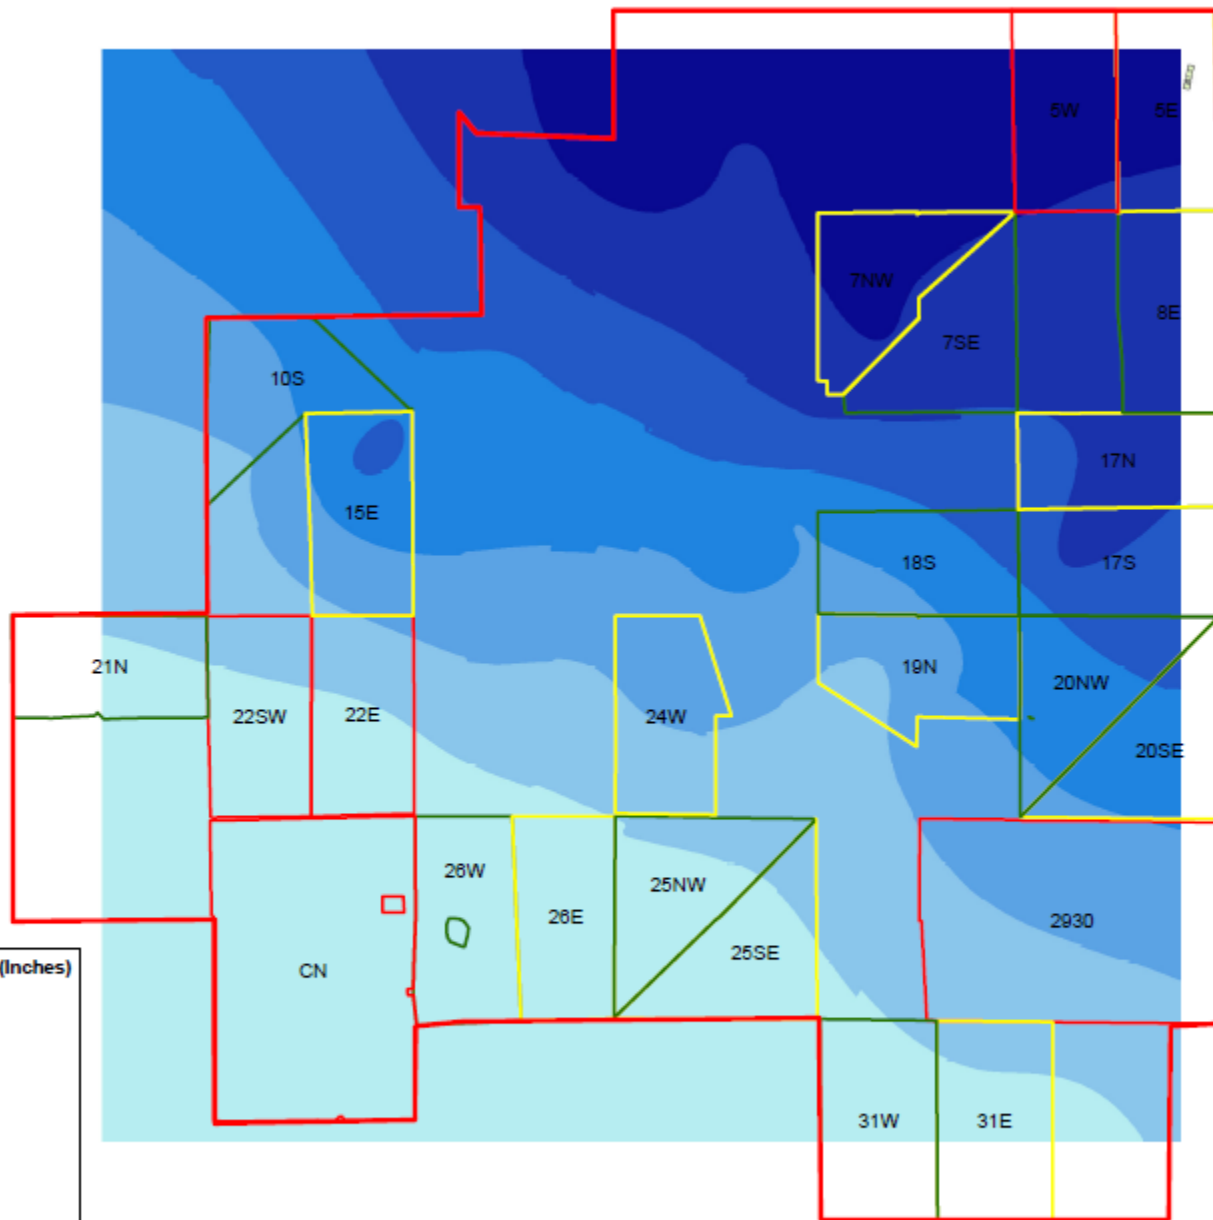

Monthly CPER Precipitation

2013 Precipitation

Soil Moisture

Soil Moisture

- 1 monitoring station per pasture installed in 2013