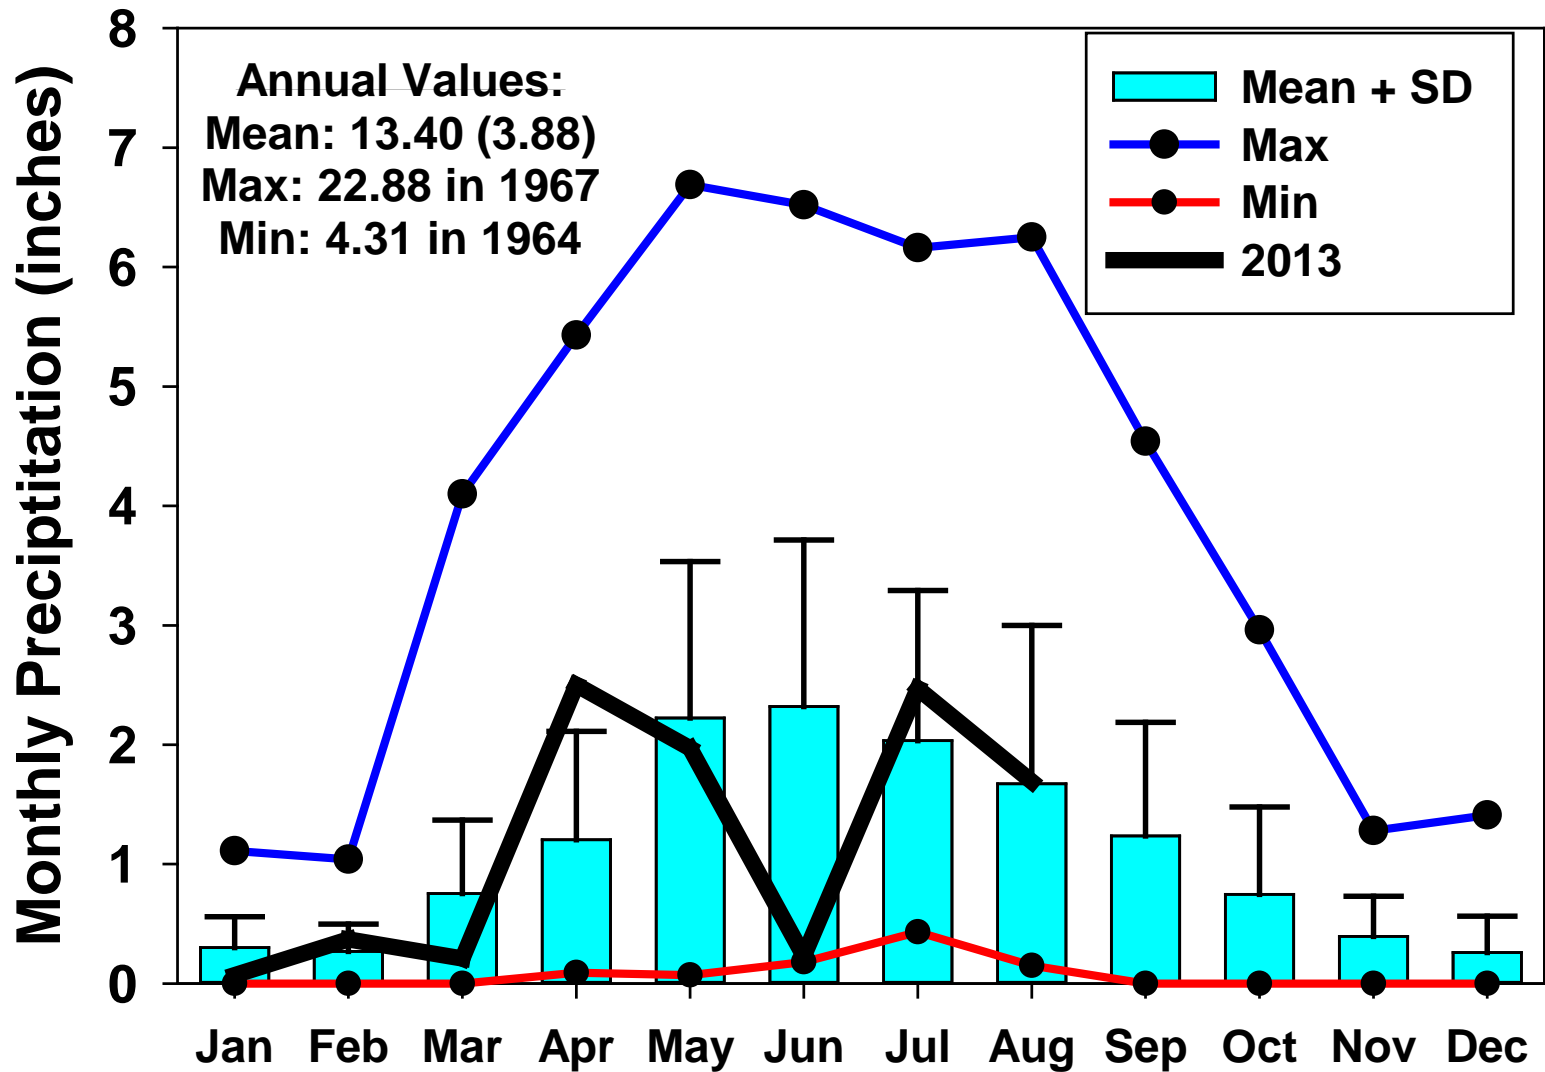

Monthly CPER Precipitation

2013 Precipitation

Soil Moisture

Soil Moisture

- 1 monitoring station per pasture installed in 2013