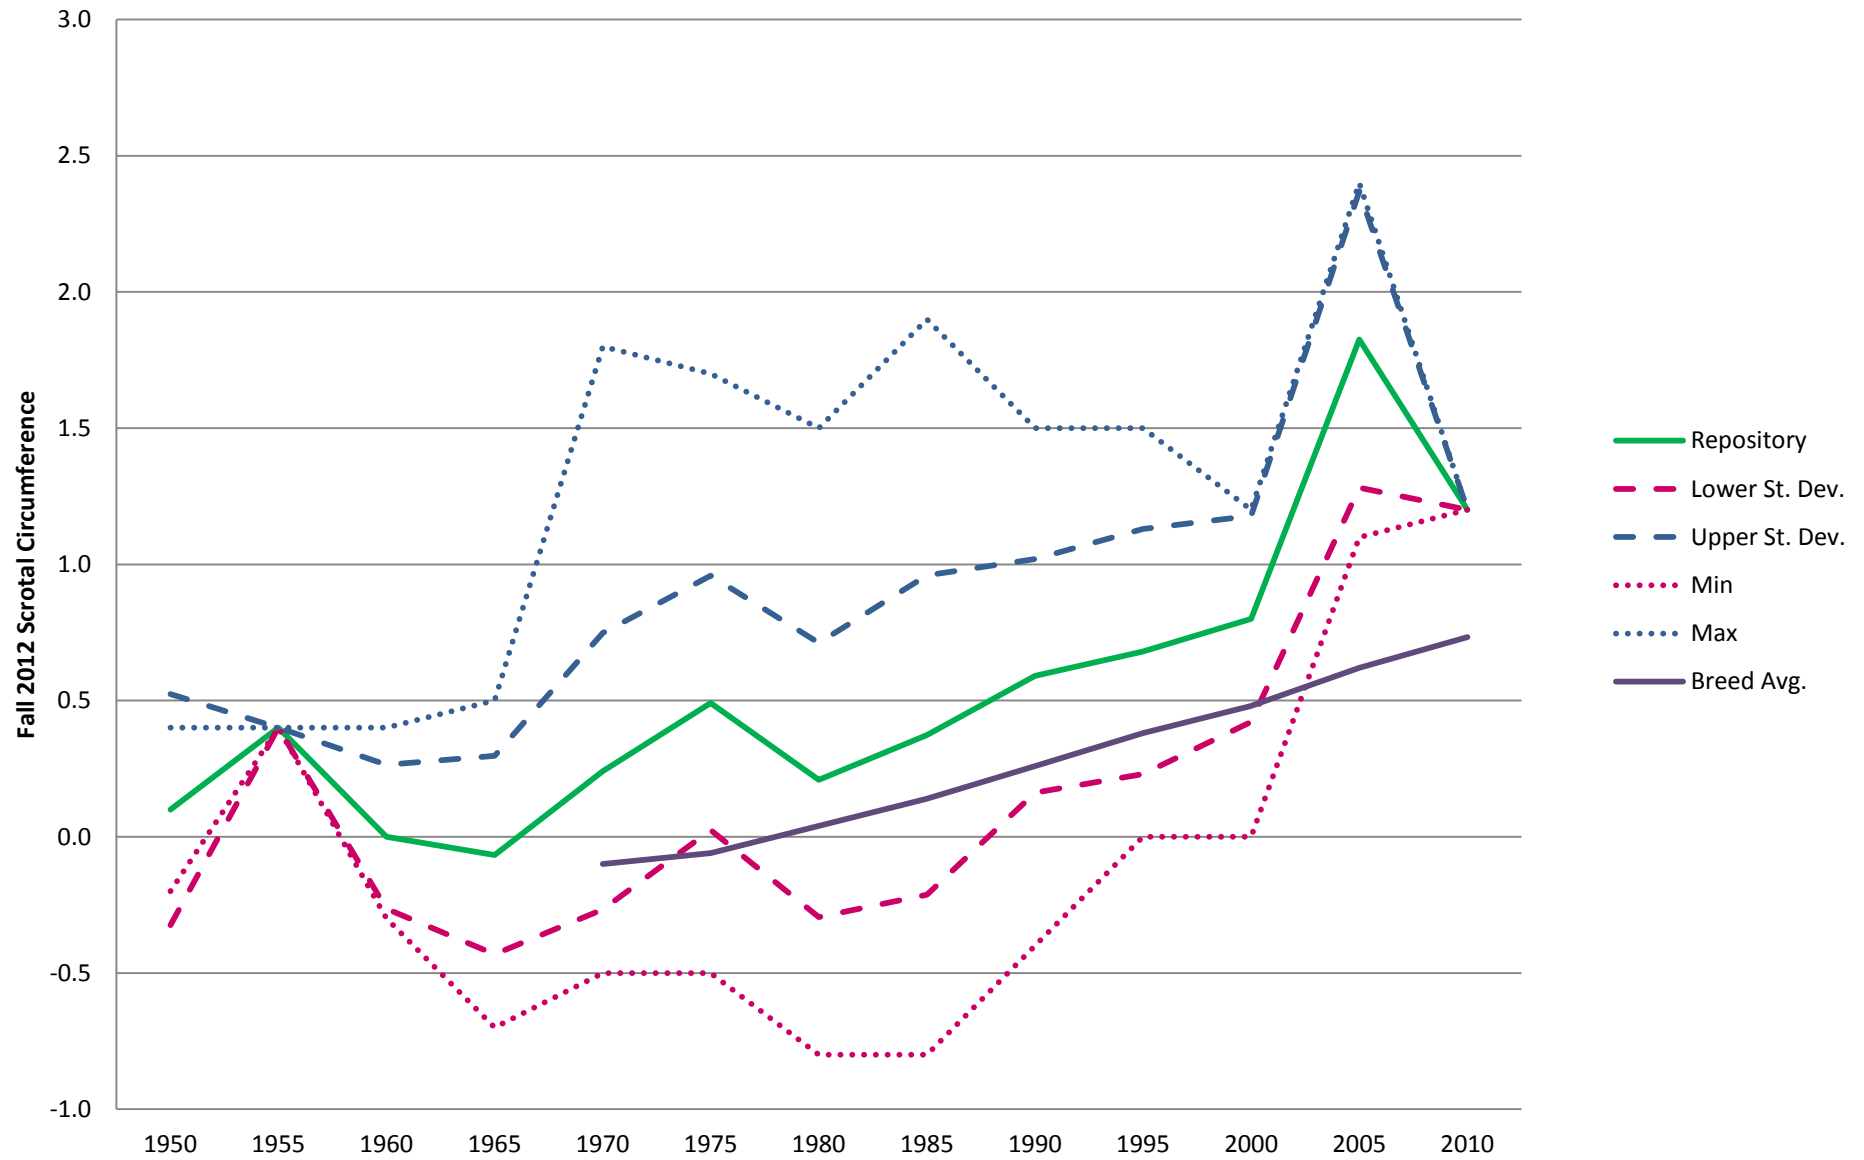

Birth Weight: Breed & Repository Average, Standard Deviation, Minimum & Maximum EPD for Hereford

Weaning Weight: Breed & Repository Average, Standard Deviation, Minimum & Maximum EPD for Hereford

Yearling Weight: Breed & Repository Average, Standard Deviation, Minimum & Maximum EPD for Hereford

Milk: Breed & Repository Average, Standard Deviation, Minimum & Maximum EPD for Hereford

Scrotal Circumference: Breed & Repository Average, Standard Deviation, Minimum & Maximum
EPD for Hereford

Milk + Growth: Breed & Repository Average, Standard Deviation, Minimum & Maximum EPD for Hereford