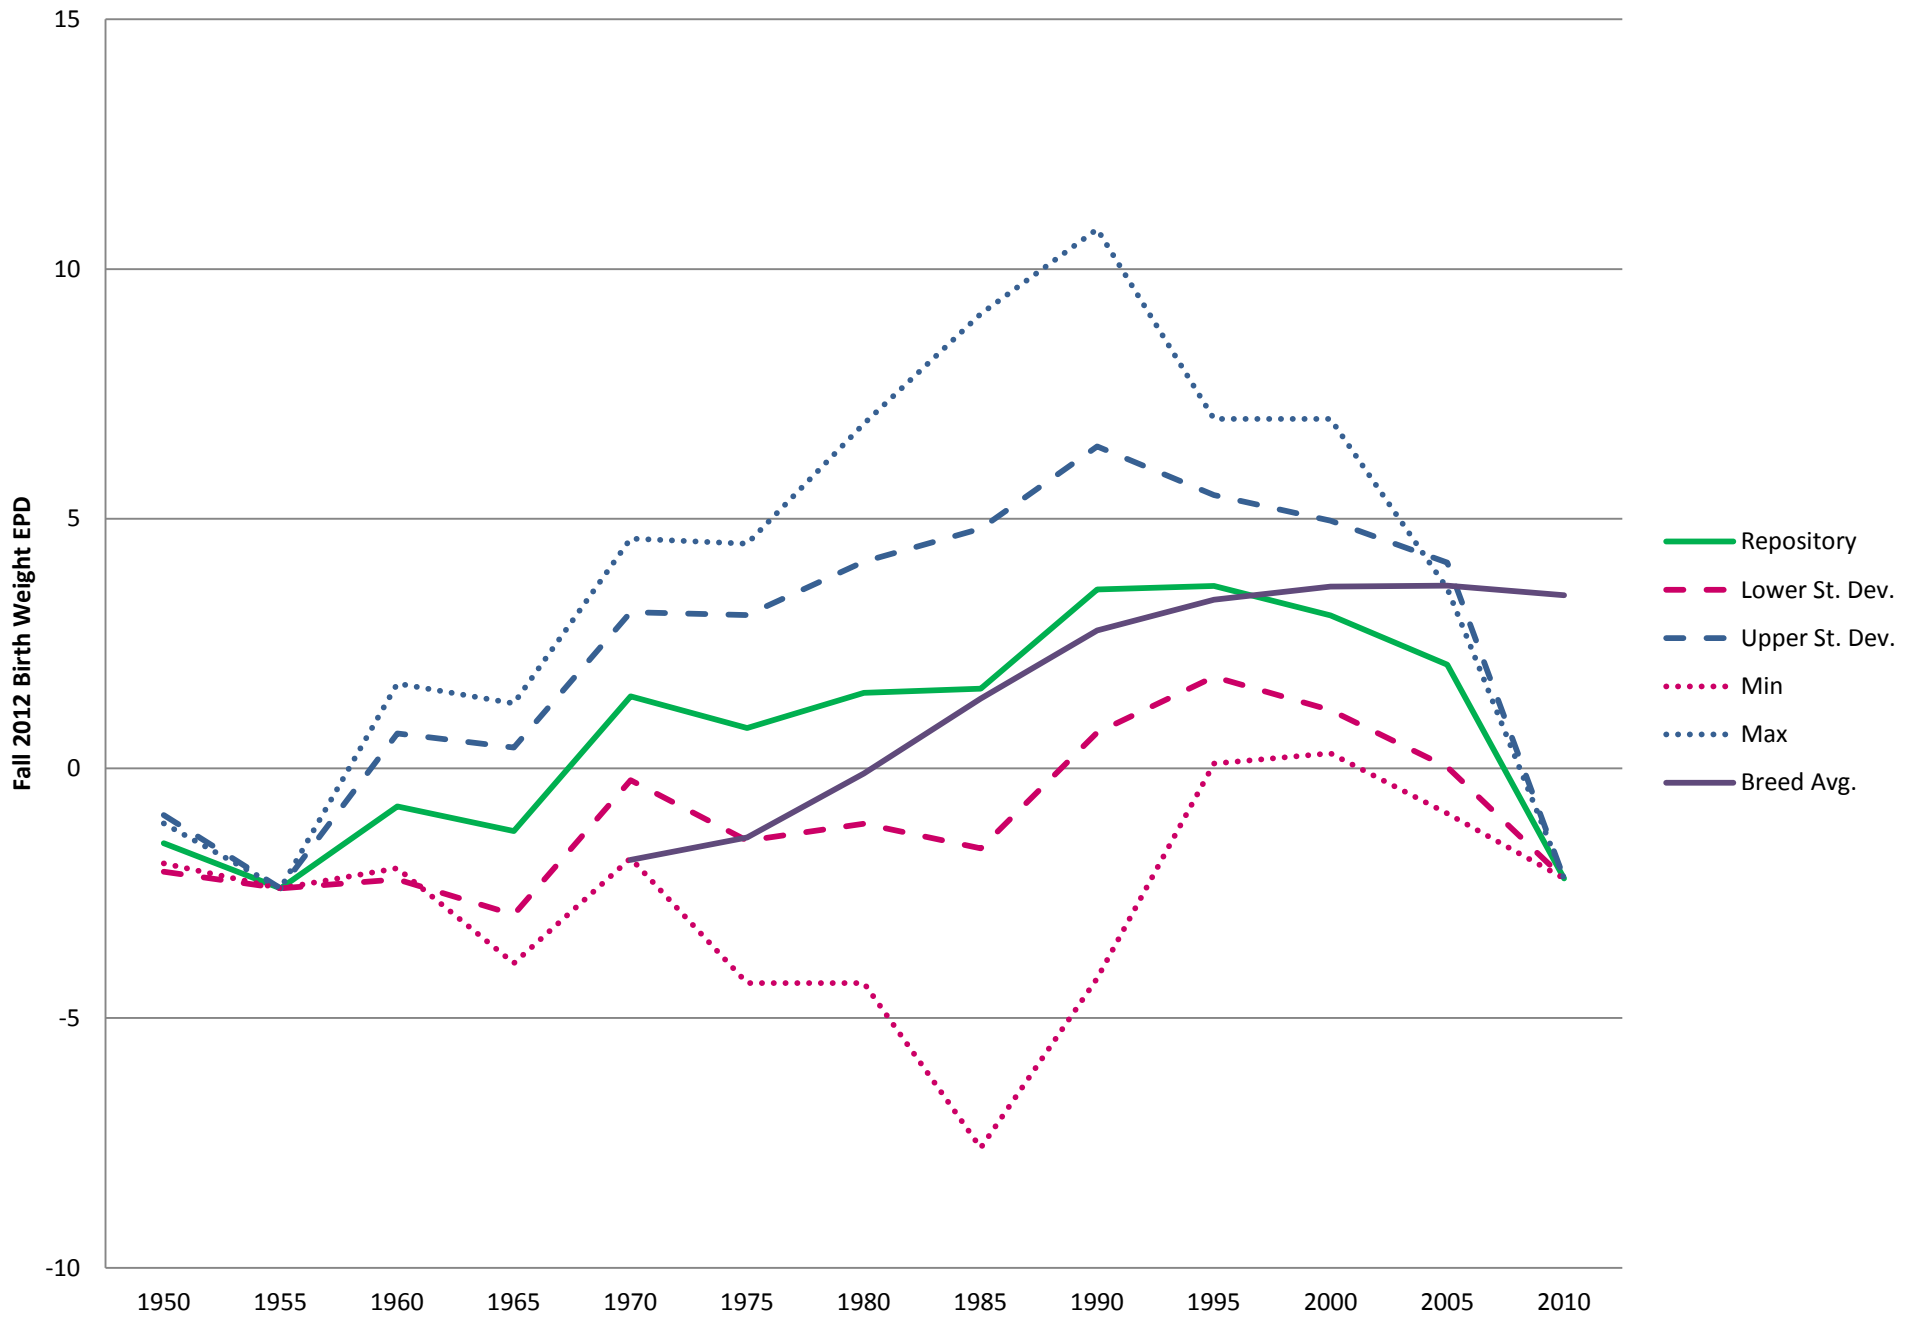

Birth Weight: Breed & Repository Average, Standard Deviation, Minimum & Maximum EPD for Hereford

Weaning Weight: Breed & Repository Average, Standard Deviation, Minimum & Maximum EPD for Hereford

Yearling Weight: Breed & Repository Average, Standard Deviation, Minimum & Maximum EPD for Hereford

Milk: Breed & Repository Average, Standard Deviation, Minimum & Maximum EPD for Hereford

Scrotal Circumference: Breed & Repository Average, Standard Deviation, Minimum & Maximum
EPD for Hereford

Milk + Growth: Breed & Repository Average, Standard Deviation, Minimum & Maximum EPD for Hereford