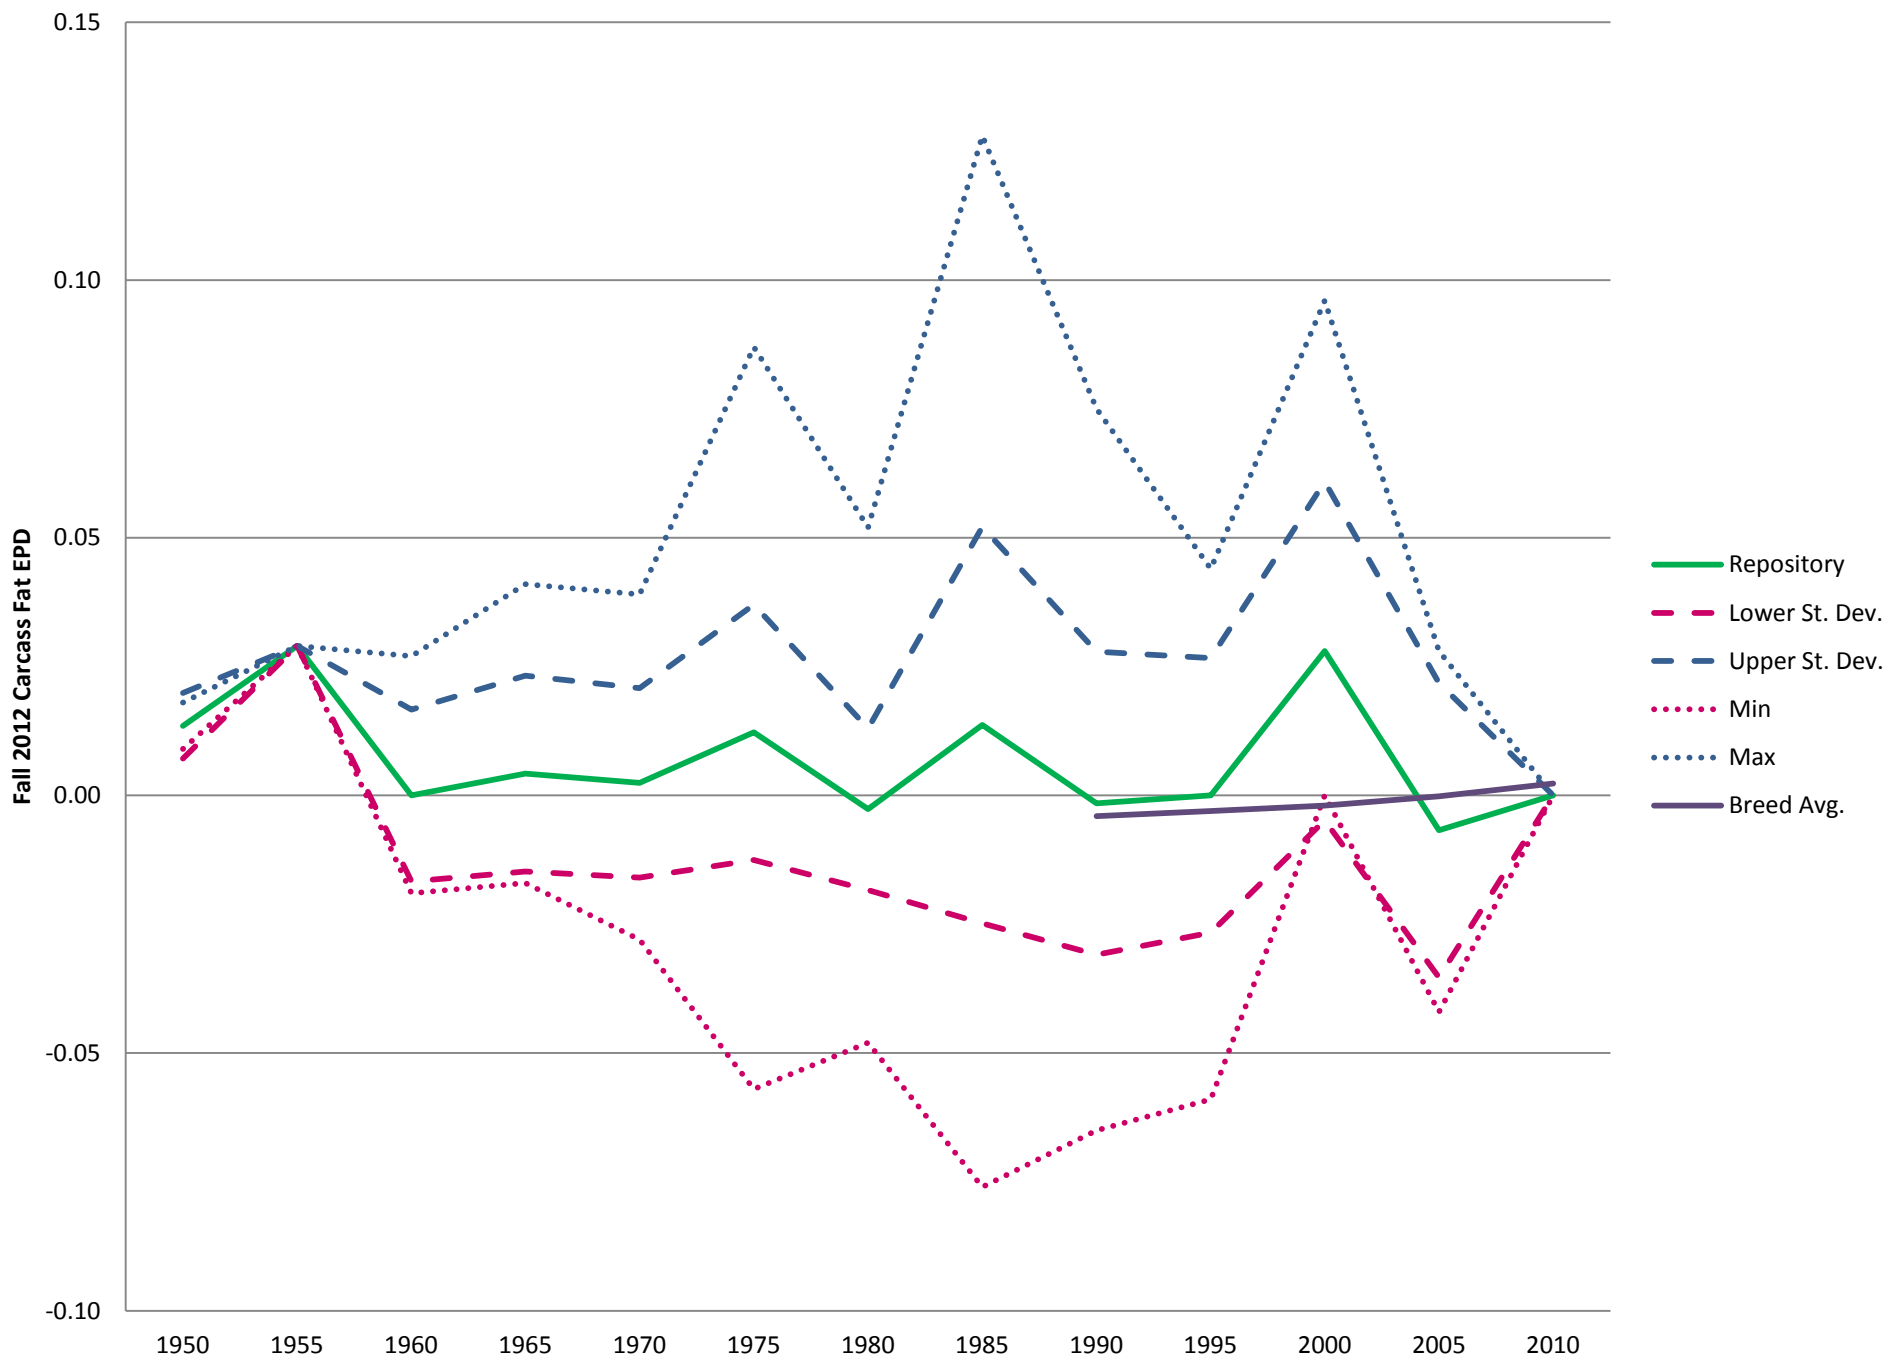

Carcass Fat: Breed & Repository Average, Standard Deviation, Minimum & Maximum EPD for Hereford