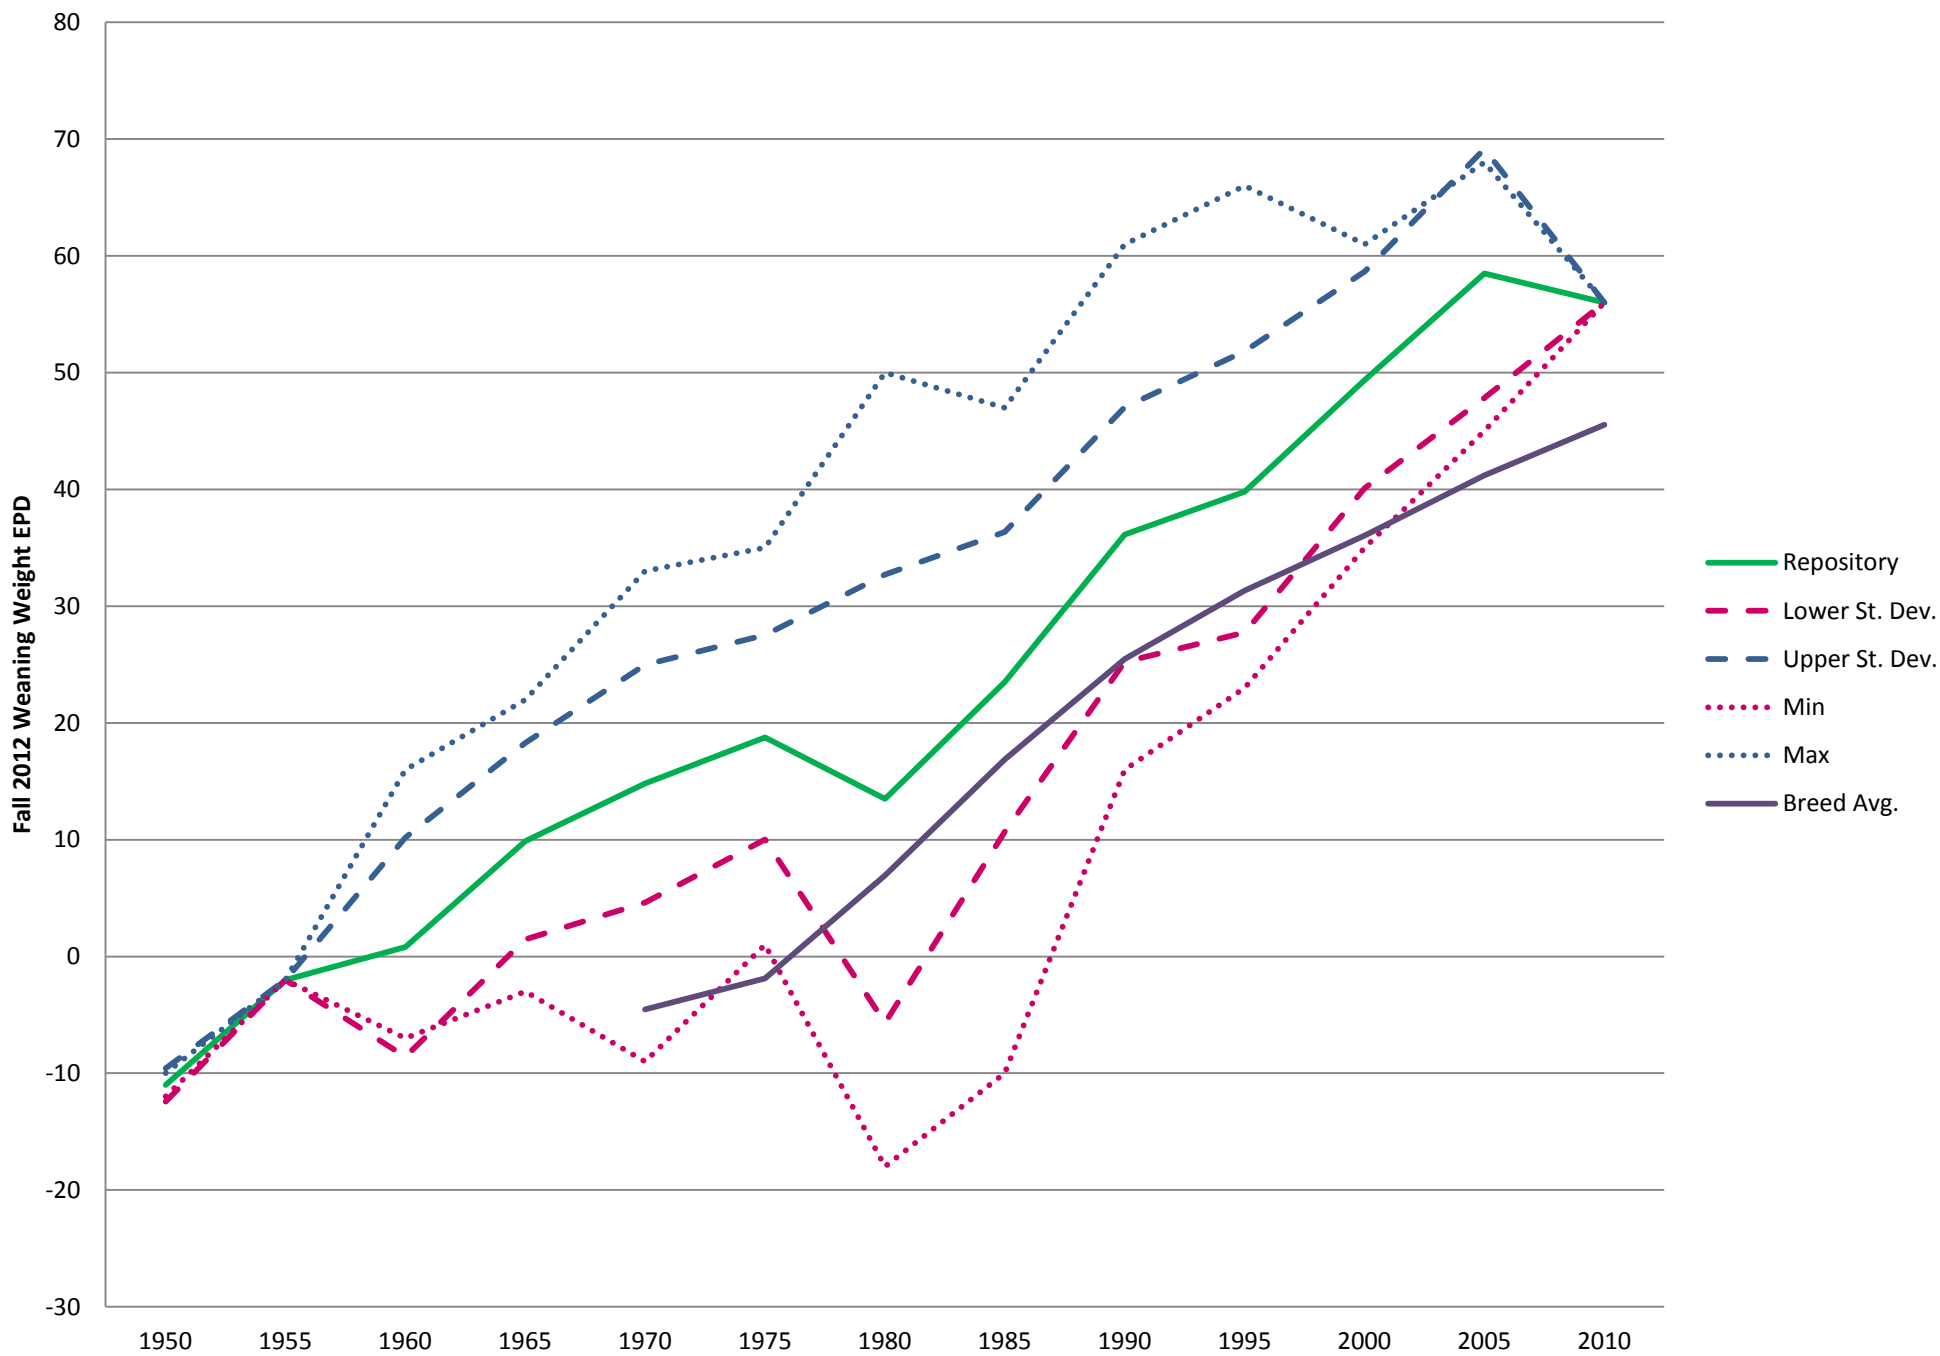

Birth Weight: Breed & Repository Average, Standard Deviation, Minimum & Maximum EPD for Hereford

Weaning Weight: Breed & Repository Average, Standard Deviation, Minimum & Maximum EPD for Hereford

Yearling Weight: Breed & Repository Average, Standard Deviation, Minimum & Maximum EPD for Hereford

Milk: Breed & Repository Average, Standard Deviation, Minimum & Maximum EPD for Hereford

Scrotal Circumference: Breed & Repository Average, Standard Deviation, Minimum & Maximum
EPD for Hereford

Milk + Growth: Breed & Repository Average, Standard Deviation, Minimum & Maximum EPD for Hereford

Calving Ease Direct: Breed & Repository Average, Standard Deviation, Minimum & Maximum EPD for Hereford

Calving Ease Maternal: Breed & Repository Average, Standard Deviation, Minimum & Maximum EPD for Hereford