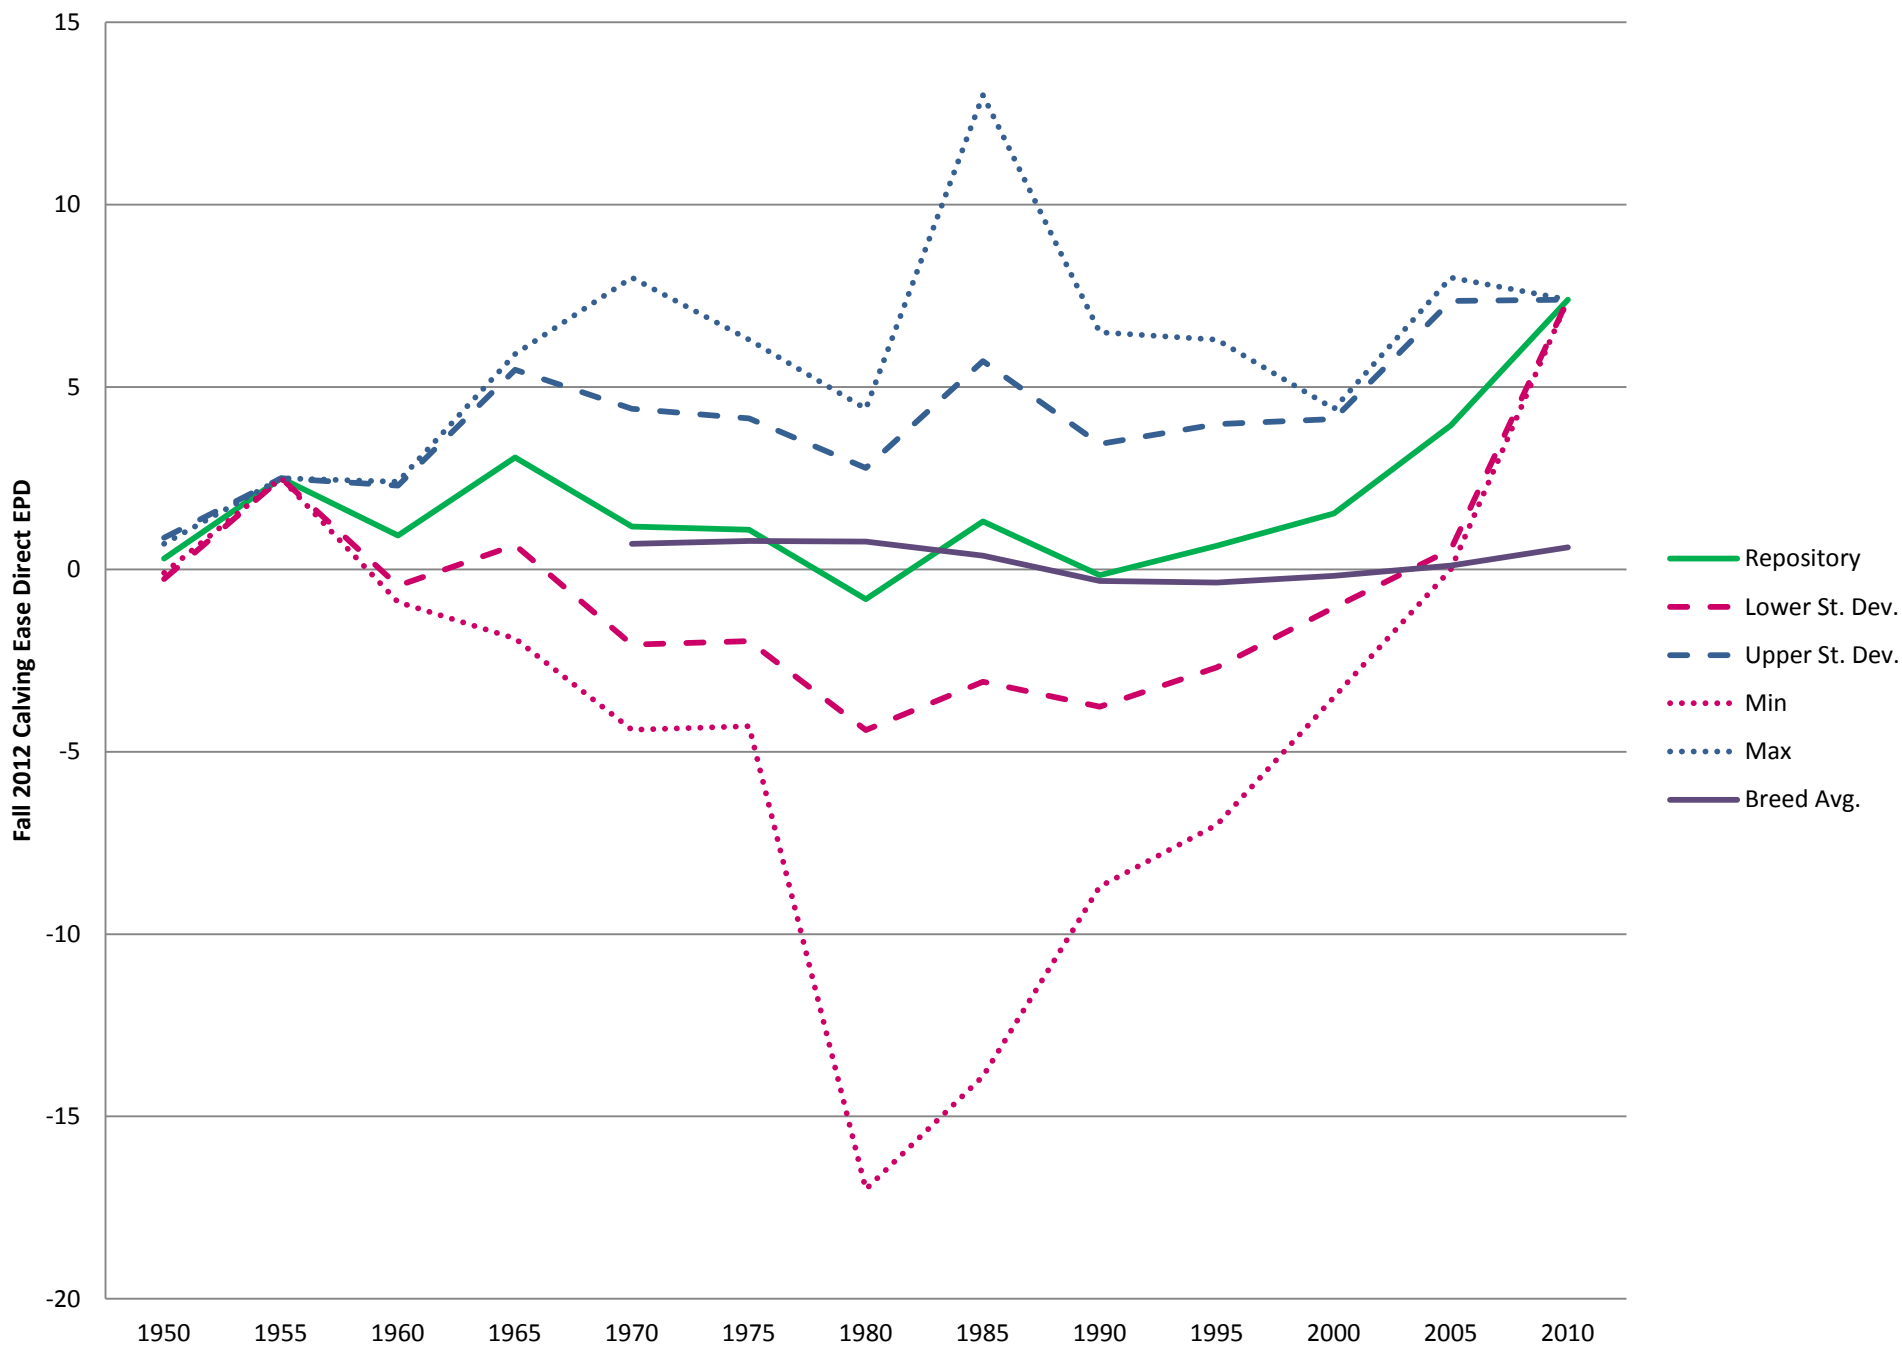

Birth Weight: Breed & Repository Average, Standard Deviation, Minimum & Maximum EPD for Hereford

Weaning Weight: Breed & Repository Average, Standard Deviation, Minimum & Maximum EPD for Hereford

Yearling Weight: Breed & Repository Average, Standard Deviation, Minimum & Maximum EPD for Hereford

Milk: Breed & Repository Average, Standard Deviation, Minimum & Maximum EPD for Hereford

Scrotal Circumference: Breed & Repository Average, Standard Deviation, Minimum & Maximum
EPD for Hereford

Milk + Growth: Breed & Repository Average, Standard Deviation, Minimum & Maximum EPD for Hereford

Calving Ease Direct: Breed & Repository Average, Standard Deviation, Minimum & Maximum EPD for Hereford

Calving Ease Maternal: Breed & Repository Average, Standard Deviation, Minimum & Maximum EPD for Hereford