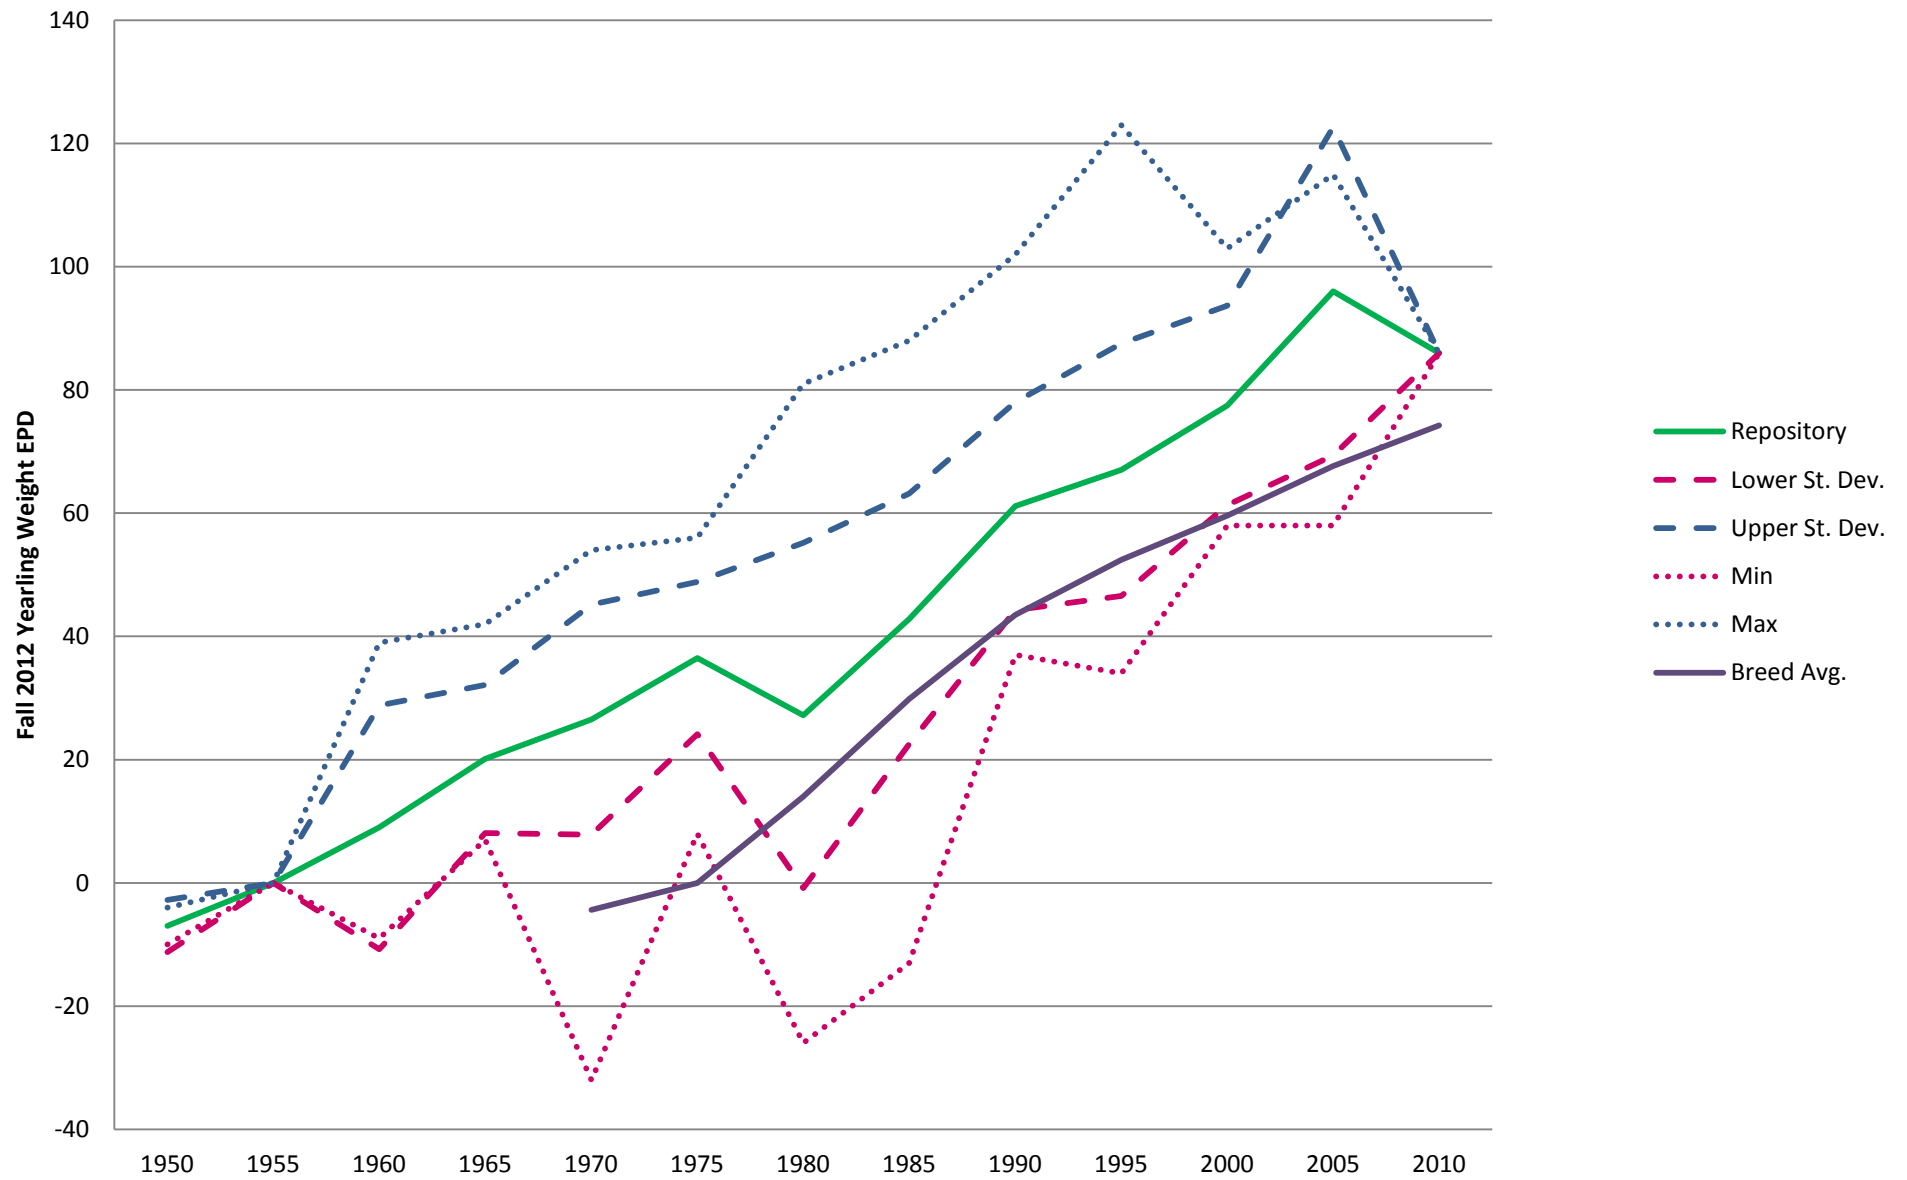

Birth Weight: Breed & Repository Average, Standard Deviation, Minimum & Maximum EPD for Hereford

Weaning Weight: Breed & Repository Average, Standard Deviation, Minimum & Maximum EPD for Hereford

Yearling Weight: Breed & Repository Average, Standard Deviation, Minimum & Maximum EPD for Hereford

Milk: Breed & Repository Average, Standard Deviation, Minimum & Maximum EPD for Hereford

Scrotal Circumference: Breed & Repository Average, Standard Deviation, Minimum & Maximum
EPD for Hereford

Milk + Growth: Breed & Repository Average, Standard Deviation, Minimum & Maximum EPD for Hereford