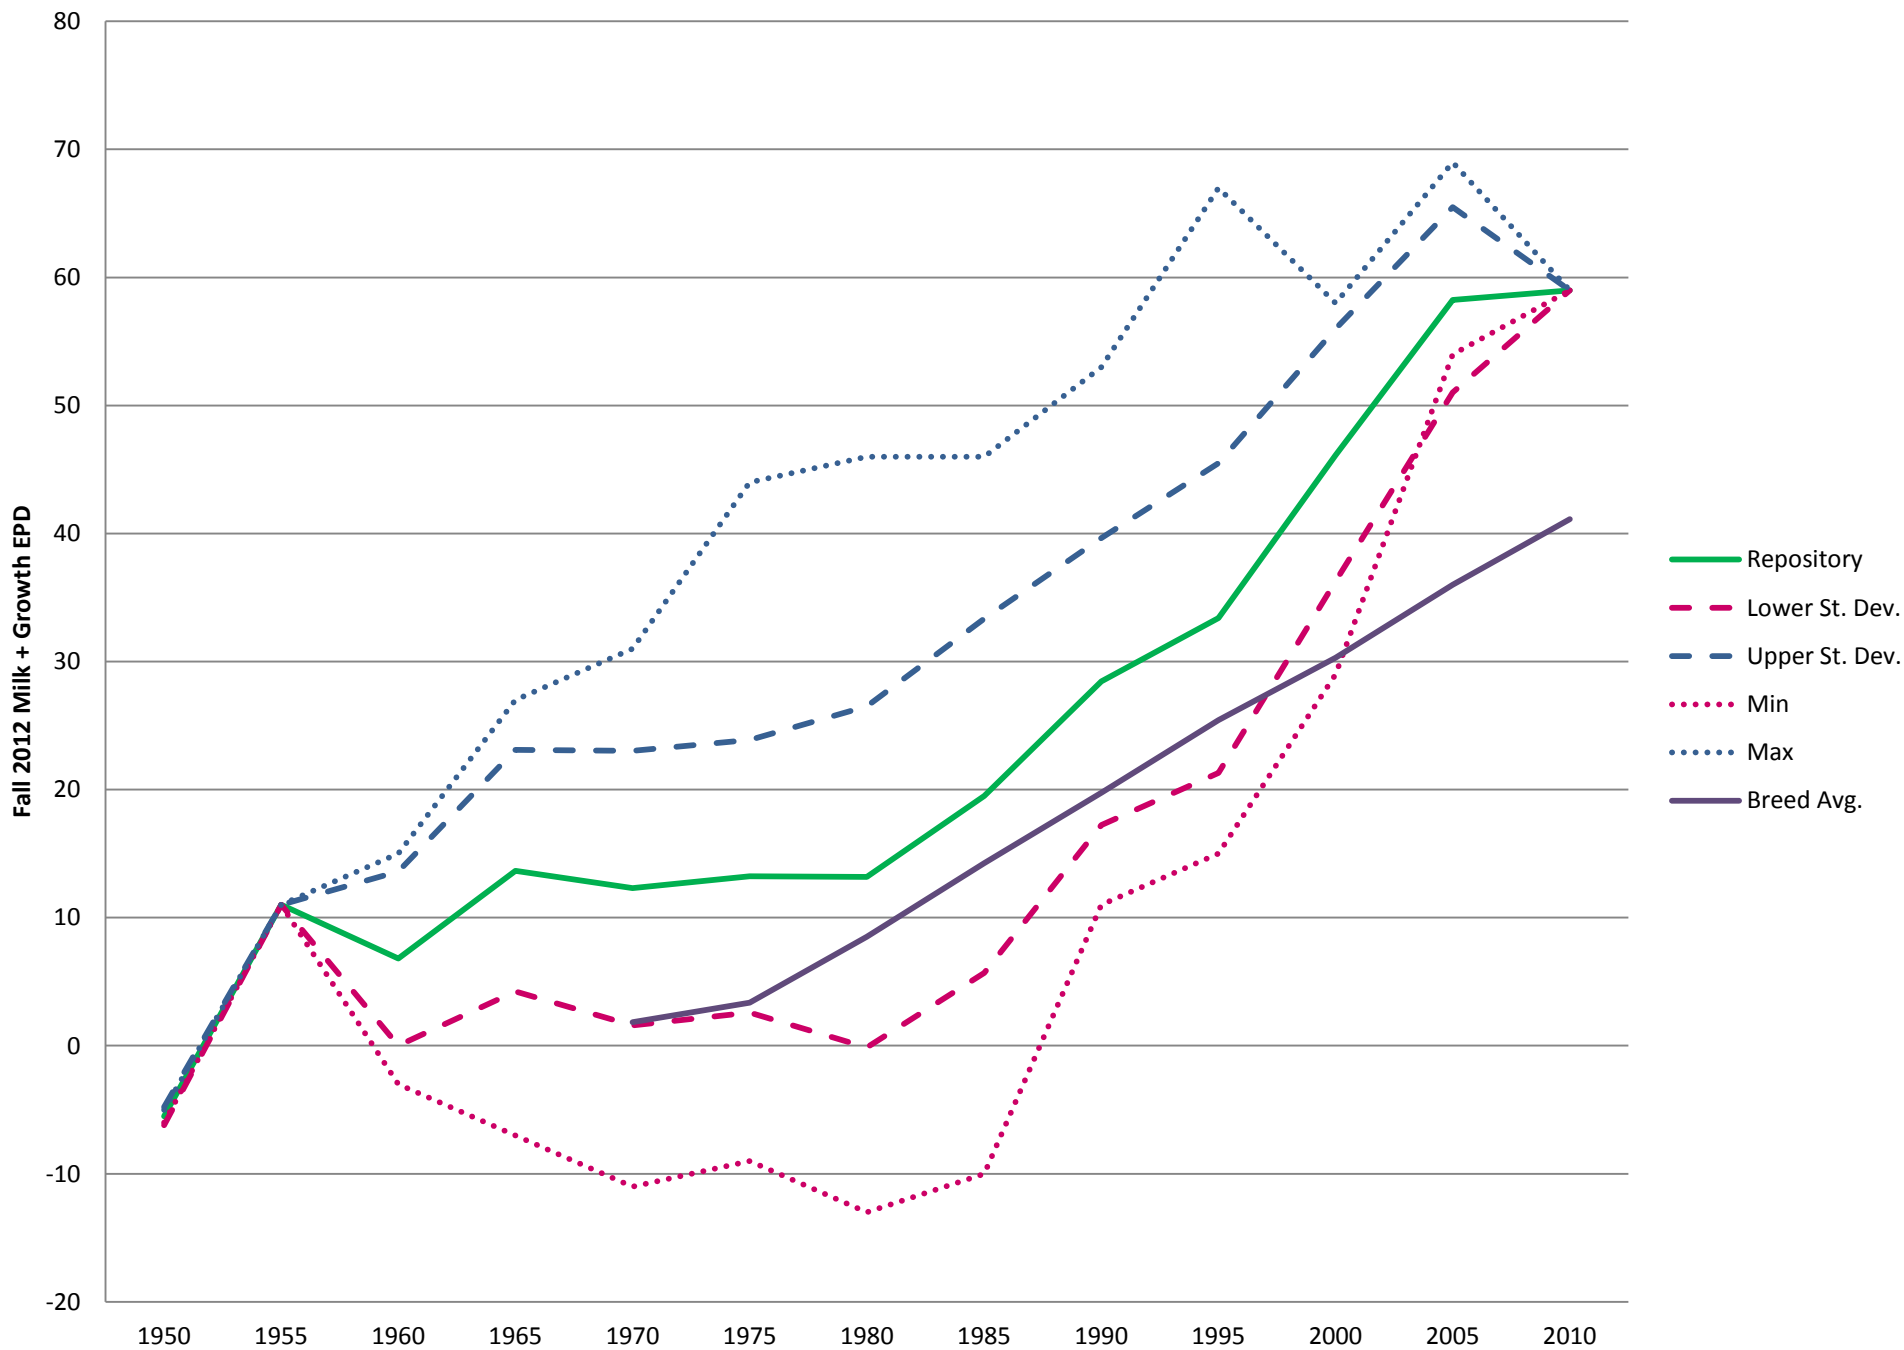

Birth Weight: Breed & Repository Average, Standard Deviation, Minimum & Maximum EPD for Hereford

Weaning Weight: Breed & Repository Average, Standard Deviation, Minimum & Maximum EPD for Hereford

Yearling Weight: Breed & Repository Average, Standard Deviation, Minimum & Maximum EPD for Hereford

Milk: Breed & Repository Average, Standard Deviation, Minimum & Maximum EPD for Hereford

Scrotal Circumference: Breed & Repository Average, Standard Deviation, Minimum & Maximum
EPD for Hereford

Milk + Growth: Breed & Repository Average, Standard Deviation, Minimum & Maximum EPD for Hereford