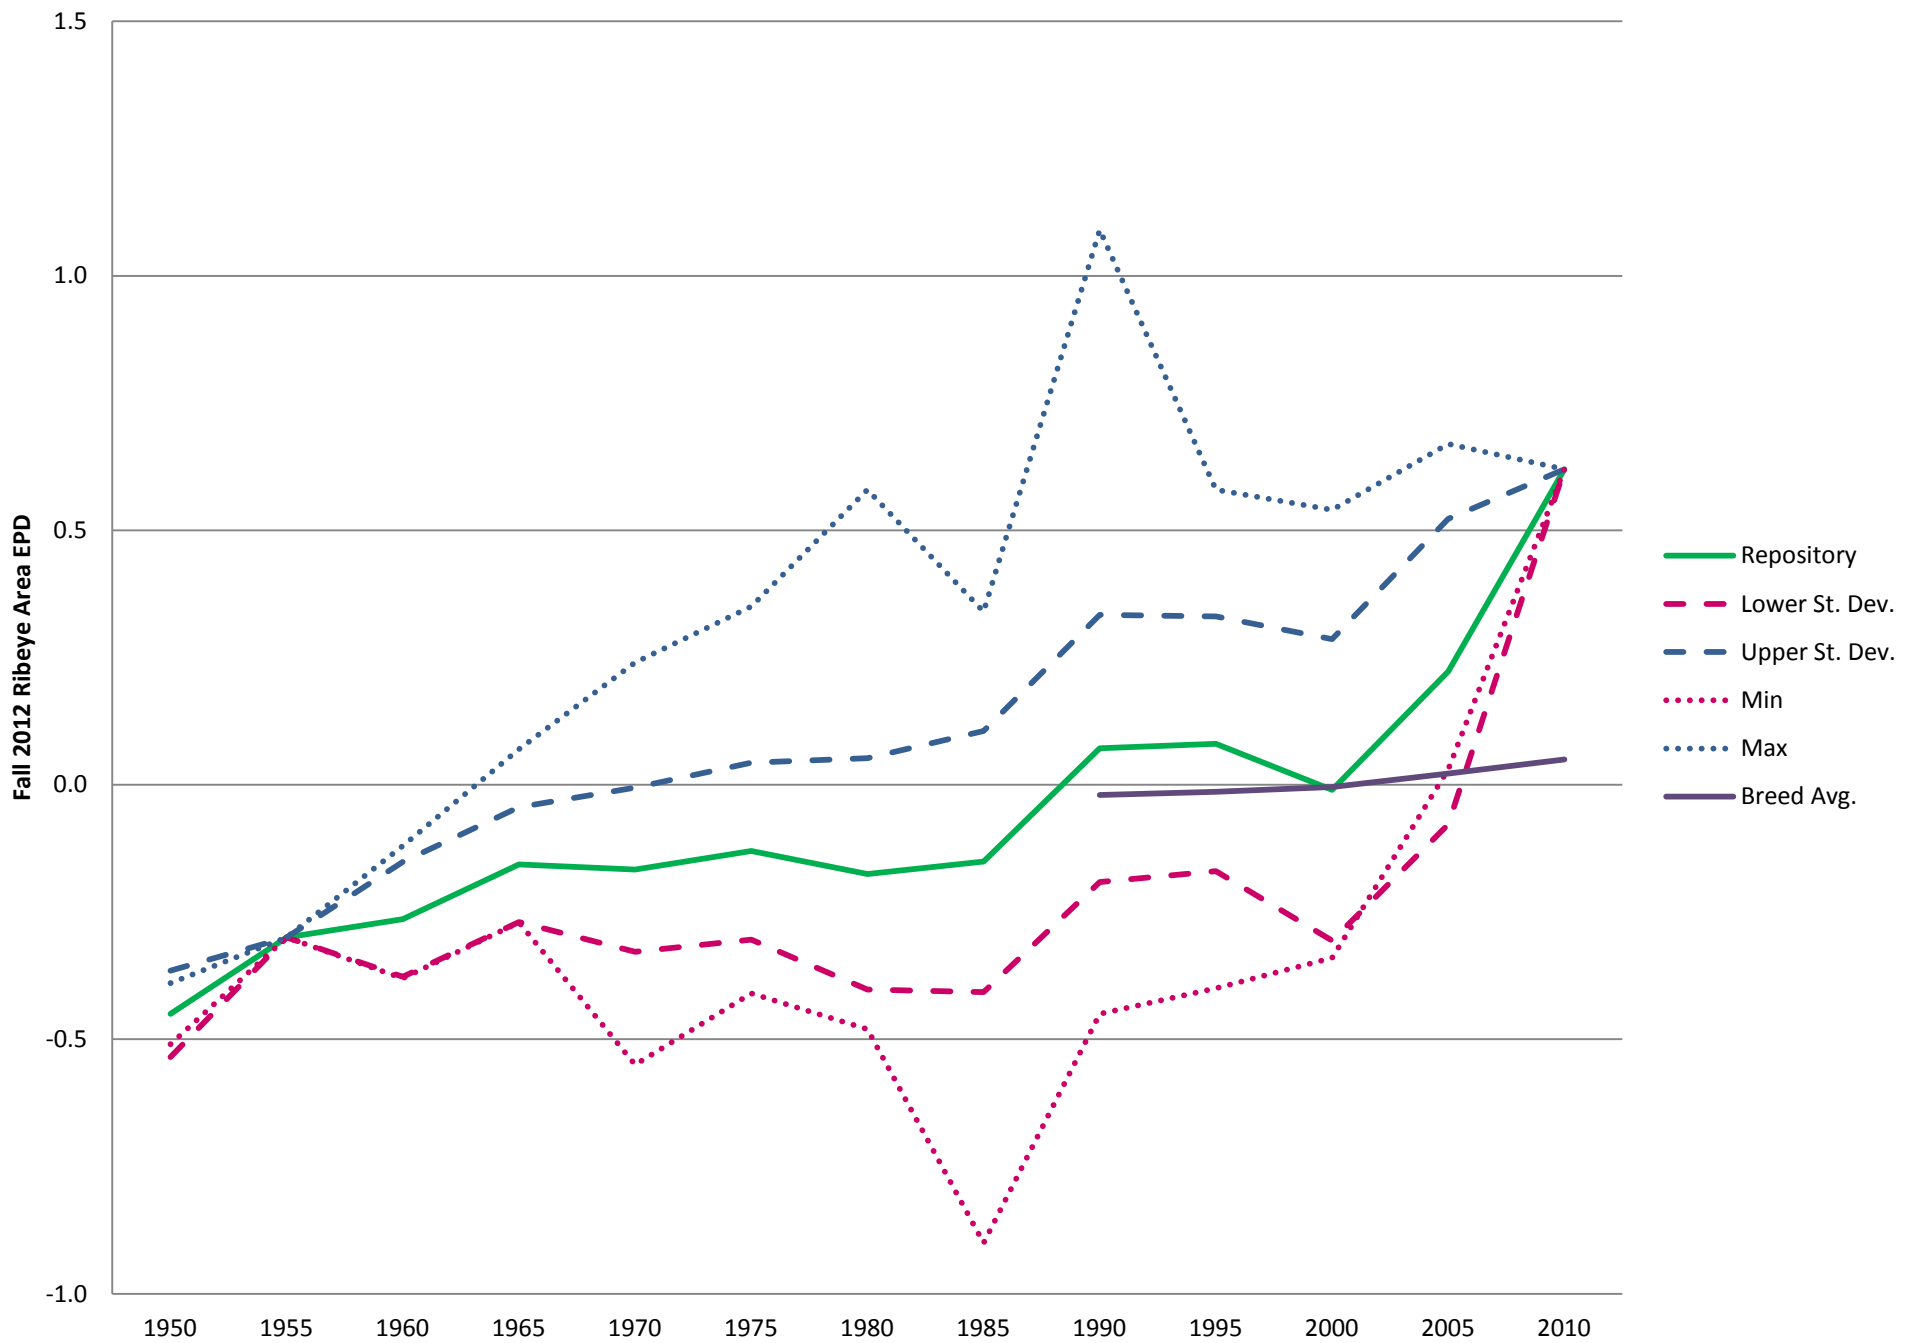

Marbling: Breed & Repository Average, Standard Deviation, Minimum & Maximum EPD for Hereford

Ribeye Area: Breed & Repository Average, Standard Deviation, Minimum & Maximum EPD for Hereford