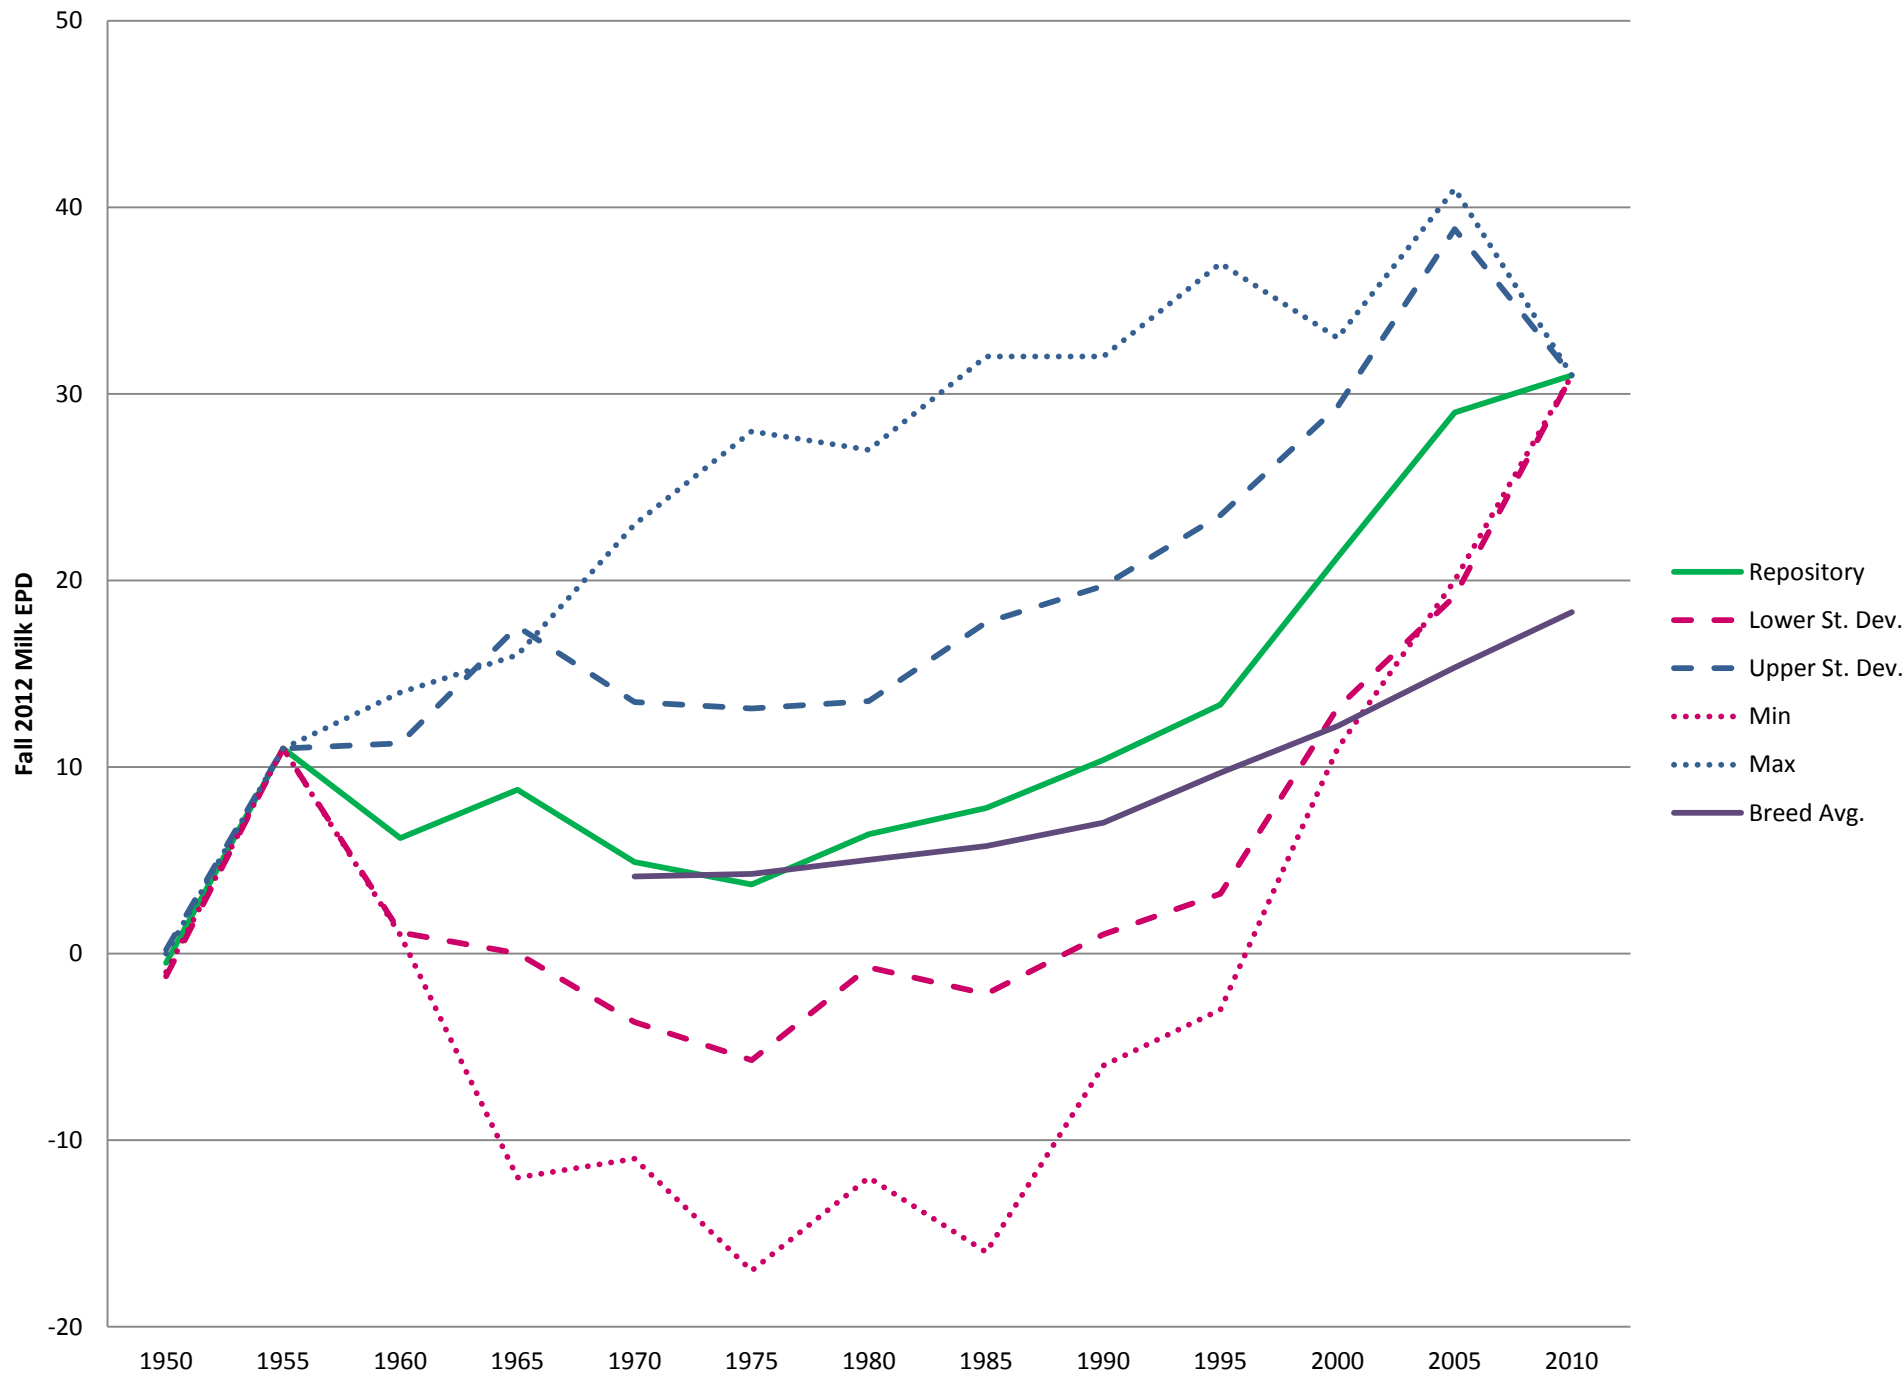

Birth Weight: Breed & Repository Average, Standard Deviation, Minimum & Maximum EPD for Hereford

Weaning Weight: Breed & Repository Average, Standard Deviation, Minimum & Maximum EPD for Hereford

Yearling Weight: Breed & Repository Average, Standard Deviation, Minimum & Maximum EPD for Hereford

Milk: Breed & Repository Average, Standard Deviation, Minimum & Maximum EPD for Hereford

Scrotal Circumference: Breed & Repository Average, Standard Deviation, Minimum & Maximum
EPD for Hereford

Milk + Growth: Breed & Repository Average, Standard Deviation, Minimum & Maximum EPD for Hereford

Calving Ease Direct: Breed & Repository Average, Standard Deviation, Minimum & Maximum EPD for Hereford

Calving Ease Maternal: Breed & Repository Average, Standard Deviation, Minimum & Maximum EPD for Hereford