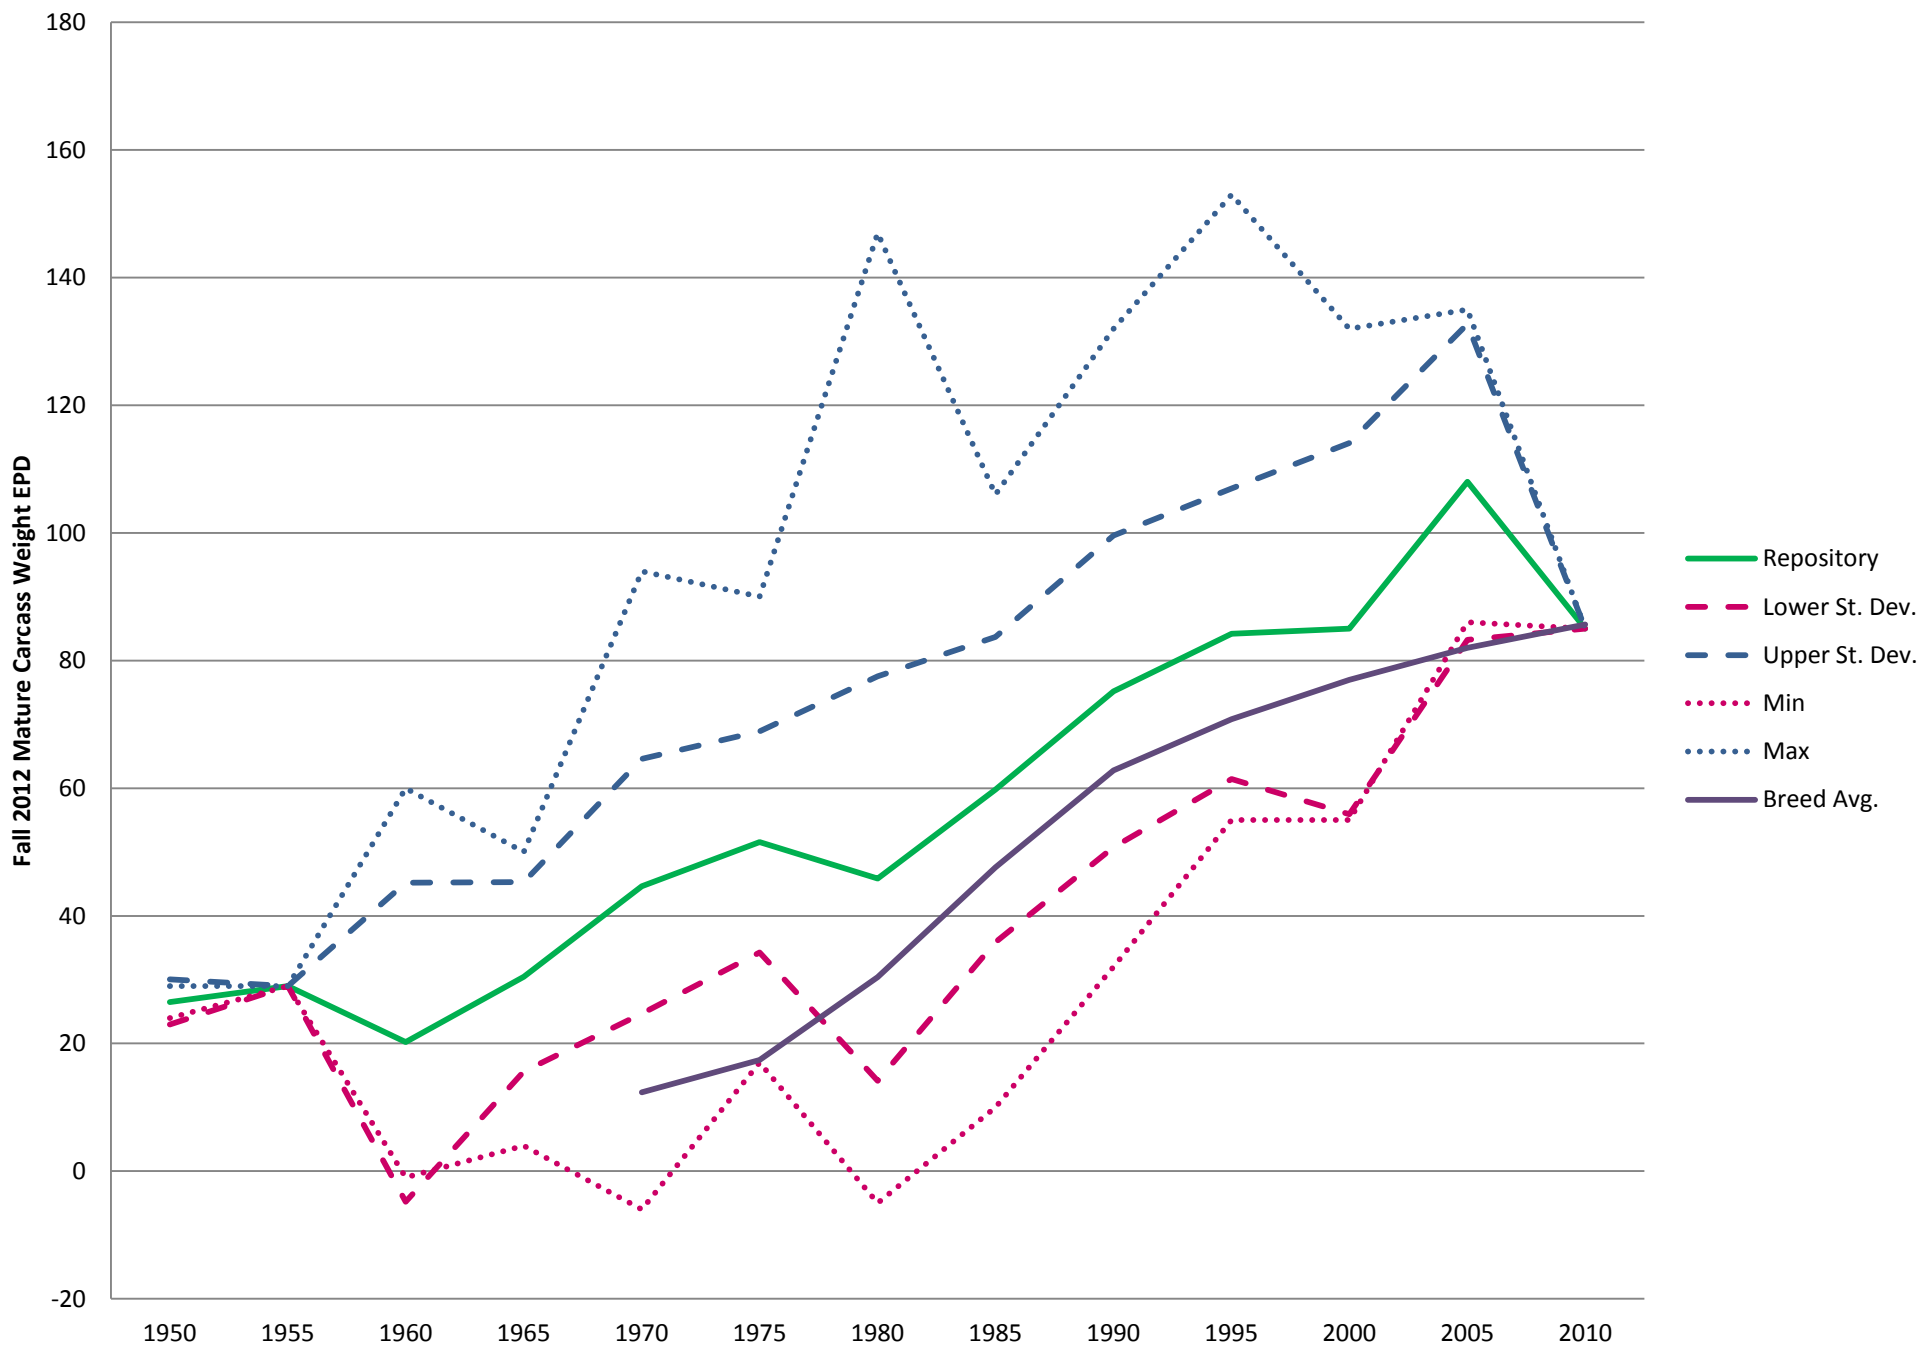

Mature Cow Weight: Breed & Repository Average, Standard Deviation, Minimum & Maximum EPD for Hereford