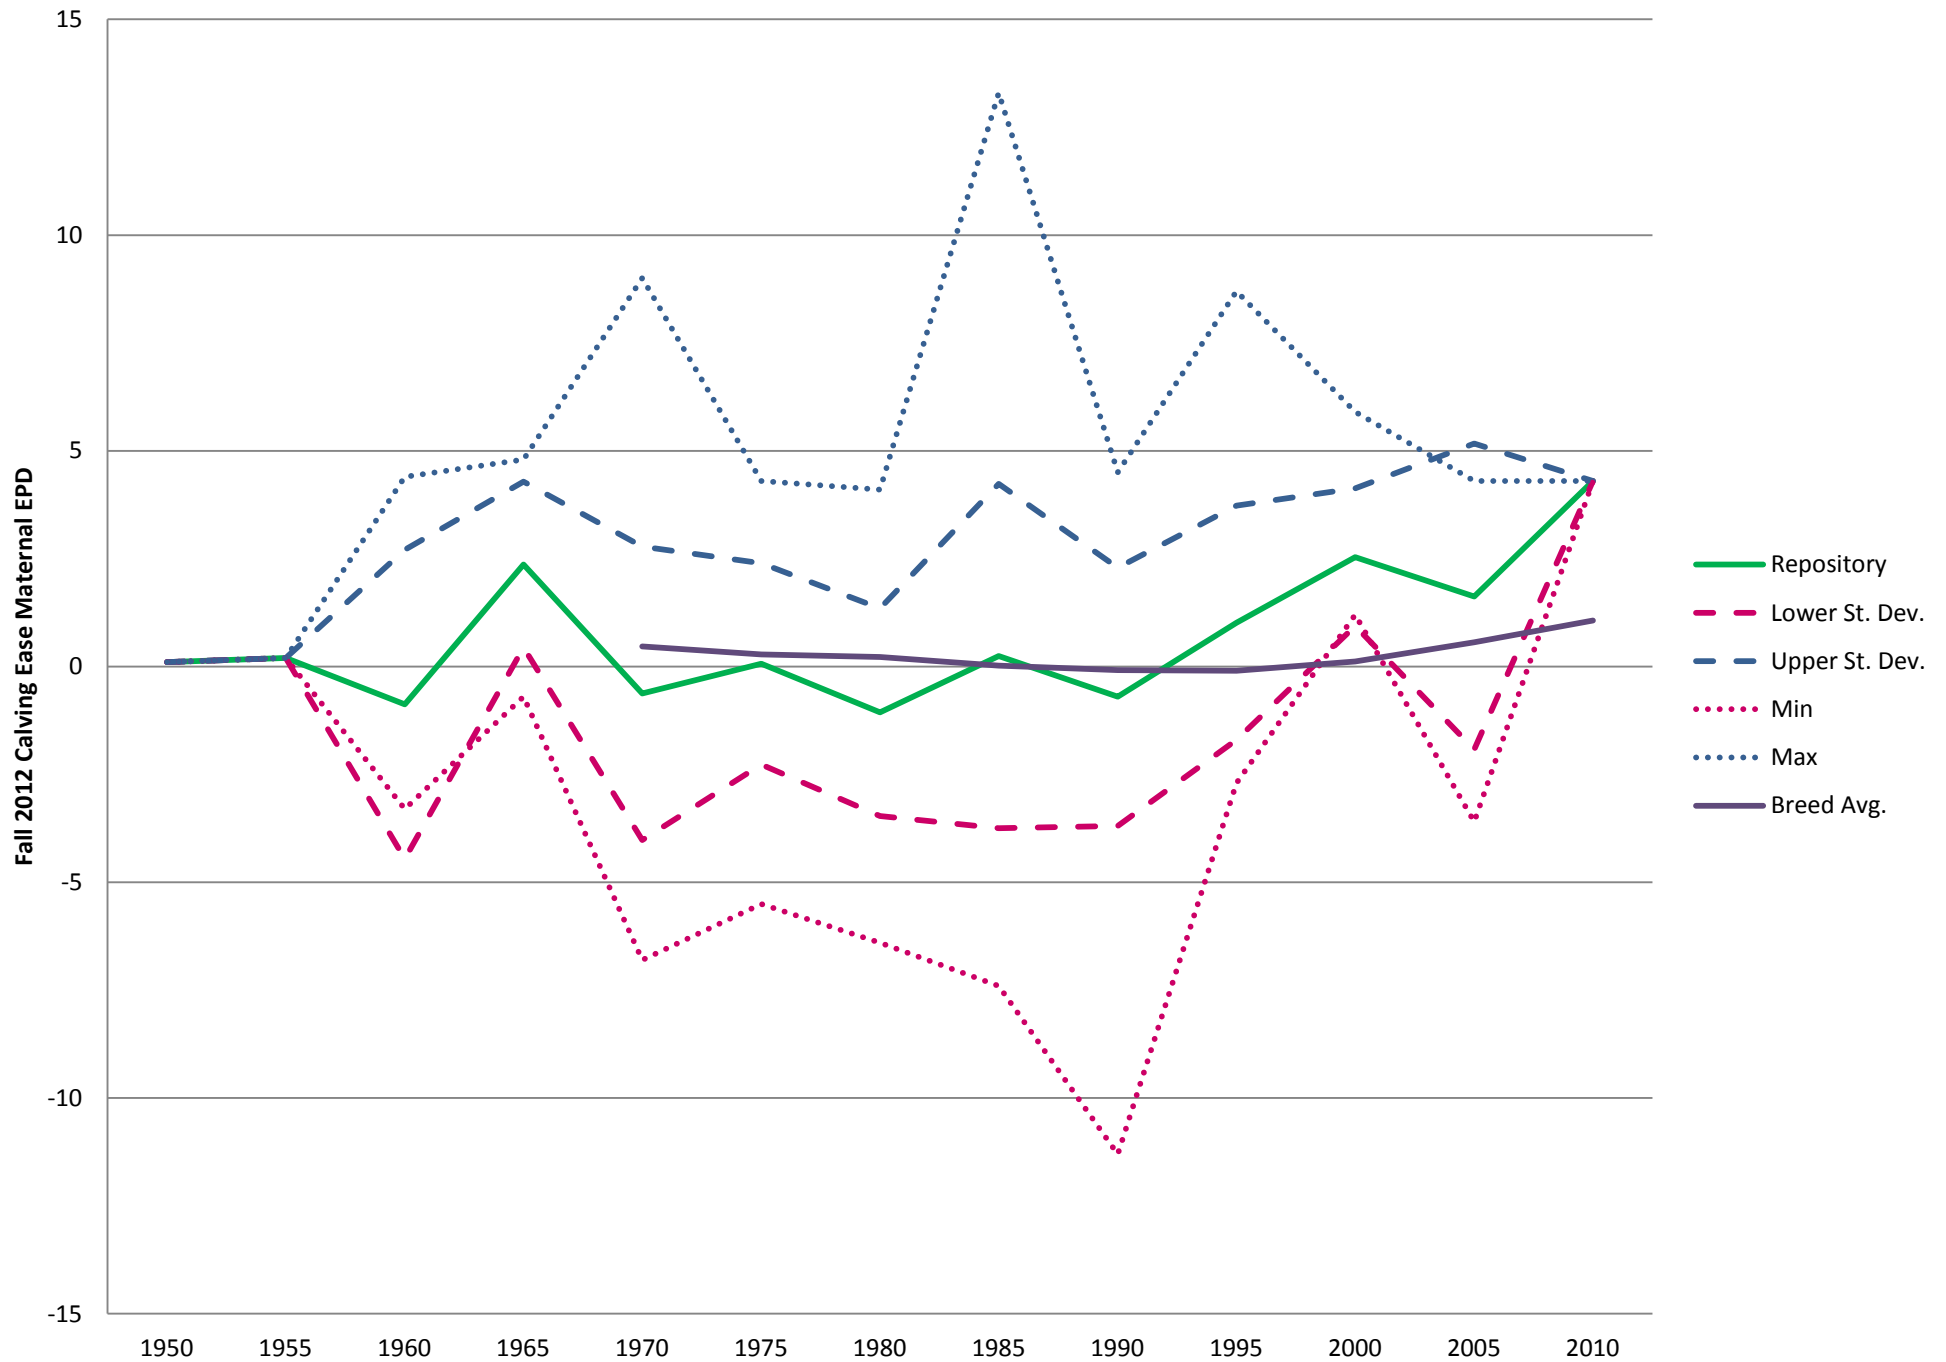

Birth Weight: Breed & Repository Average, Standard Deviation, Minimum & Maximum EPD for Hereford

Weaning Weight: Breed & Repository Average, Standard Deviation, Minimum & Maximum EPD for Hereford

Yearling Weight: Breed & Repository Average, Standard Deviation, Minimum & Maximum EPD for Hereford

Milk: Breed & Repository Average, Standard Deviation, Minimum & Maximum EPD for Hereford

Scrotal Circumference: Breed & Repository Average, Standard Deviation, Minimum & Maximum
EPD for Hereford

Milk + Growth: Breed & Repository Average, Standard Deviation, Minimum & Maximum EPD for Hereford

Calving Ease Direct: Breed & Repository Average, Standard Deviation, Minimum & Maximum EPD for Hereford

Calving Ease Maternal: Breed & Repository Average, Standard Deviation, Minimum & Maximum EPD for Hereford