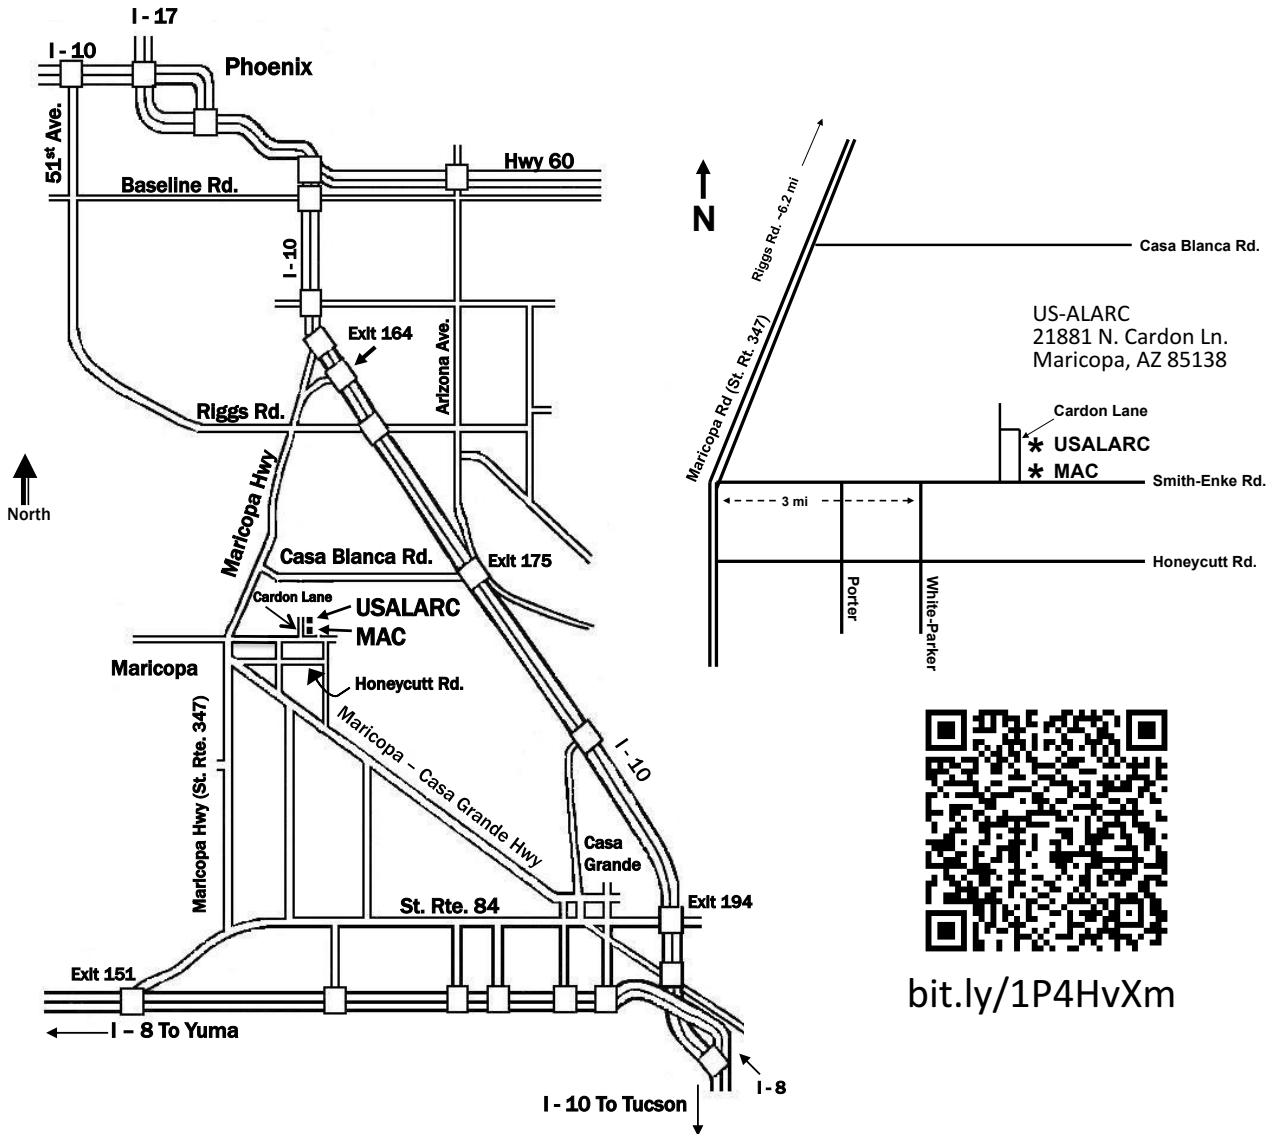

tinyurl.com/USDA-Maricopa
cals-bigmac.arizona.edu/

From Phoenix:

1. South on I-10, Take Exit 164 (Queen Creek Rd)
2. Take Maricopa Hwy to Maricopa (approx. 13 miles)
3. Turn left (East) at the 3rd stop light (once you get into town) onto Smith-Enke Rd
4. Travel approx. 5 miles (go through dip)
5. Turn left (North) on Cardon Lane to U. S. Arid-Land Ag. Res. Center (about ½ mile)

From Casa Grande:

1. From Downtown Casa Grande –travel north on Pinal Ave to Cottonwood Ln.
2. Turn East (left) onto Cottonwood (becomes Maricopa-CG Hwy)
3. Go to White and Parker Rd (approx. 16 miles), turn right (North)
4. Go to Smith-Enke Rd (approx. 3 miles), turn Right (East)
5. Turn left (North) on Cardon Lane to U. S. Arid-Land Ag. Res. Center (about ½ mile)